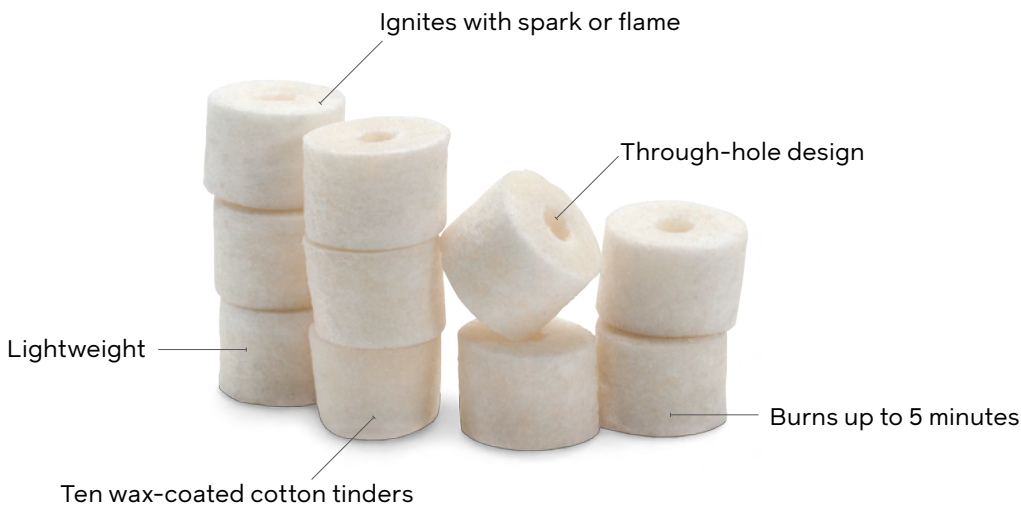

2007556
Emergency Fire Kit

2007557
Emergency Fire Kit

Easy Spark Tinders

Lightweight, powerful and easy to pack, the Easy Spark Tinders are a foolproof addition to your outdoor arsenal. The unique through-hole design allows flexibility while lighting, giving you greater accuracy in the toughest conditions.