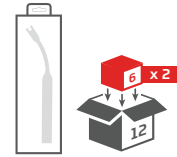

Flex Neck Rechargeable Candle Lighter

The Flex Neck Rechargeable Candle Lighter requires no refueling, produces a flameless and windproof electrical arc and easily charges with the included charging cord. This attractive and elegant candle lighter is sophisticated enough to complement virtually any decor and comes in two luxurious finishes.

Single Arc Beam
Windproof