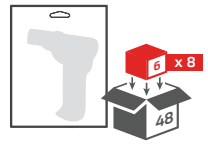

Butane Torch

The torch you won't want to pass. The Butane Torch delivers power and performance when and where you need it, from the kitchen to the workshop to the great outdoors. This durable torch with patented ignition lights easily, burns strongly and can toggle between adjustable soft yellow or blue torch flames. Perfect for fire starting, soldering, heating, melting, thawing or anything in between. For optimal performance, fill with Zippo butane gas.

Variable soft yellow or blue torch flame