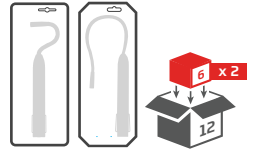

Flex Neck Utility Lighters

Zippo's Flex Neck Utility Lighters offer power and precision in one durable package. Dual-flame technology keeps the flame burning strong, and a flexible neck directs heat in any direction and into narrow spaces - even in stiff winds. Great for lighting candles, BBQ grills, campfires and anything in between and available in two sizes.

2007622
Silver