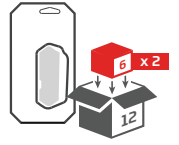

All refillable hand warmers come with a warming bag & filling cup included.

2007553
Fire Starting
Multi-Tool

2007554
Fire Starting
Multi-Tool

Fire Starting Multi-Tool

One tool to rule the outdoors. The Fire Starting Multi-Tool has everything you need to start your fire, keep it going and conquer any task nature throws at you. Shred tinder and prepare kindling with the onboard tinder grater, knife and saw blades and get it burning with the classic Zippo wheel and flint and fire-starting paracord. And, because you never know when you'll need them, the included screwdriver and bottle opener add always-needed versatility to your outdoor arsenal.