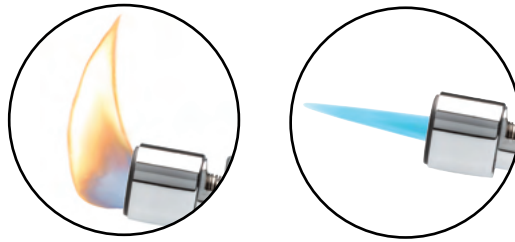

All refillable hand warmers come with a warming bag & filling cup included.

2007553
Fire Starting
Multi-Tool

2007554
Fire Starting
Multi-Tool

Fire Starting Multi-Tool

One tool to rule the outdoors. The Fire Starting Multi-Tool has everything you need to start your fire, keep it going and conquer any task nature throws at you. Shred tinder and prepare kindling with the onboard tinder grater, knife and saw blades and get it burning with the classic Zippo wheel and flint and fire-starting paracord. And, because you never know when you'll need them, the included screwdriver and bottle opener add always-needed versatility to your outdoor arsenal.

Butane Torch

The torch you won't want to pass. The Butane Torch delivers power and performance when and where you need it, from the kitchen to the workshop to the great outdoors. This durable torch with patented ignition lights easily, burns strongly and can toggle between adjustable soft yellow or blue torch flames. Perfect for fire starting, soldering, heating, melting, thawing or anything in between. For optimal performance, fill with Zippo butane gas.