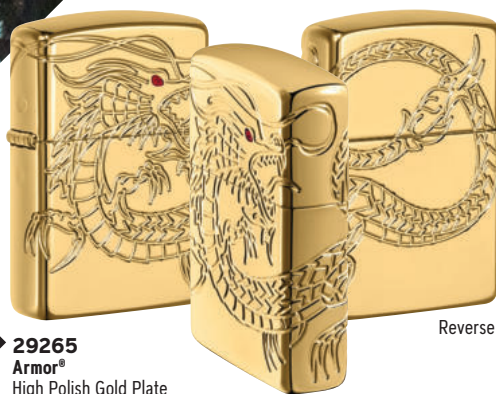

Orders will begin shipping in Spring 2026.

47218
Armor®
Black Ice®
MultiCut/Epoxy Inlay
\$160.00

Special Collectible Packaging

Dragons

L 49054
Armor®
High Polish Green
MultiCut/Lustre
\$160.00

Reverse

L 29265
Armor®
High Polish Gold Plate
MultiCut/Epoxy Inlay
\$230.00