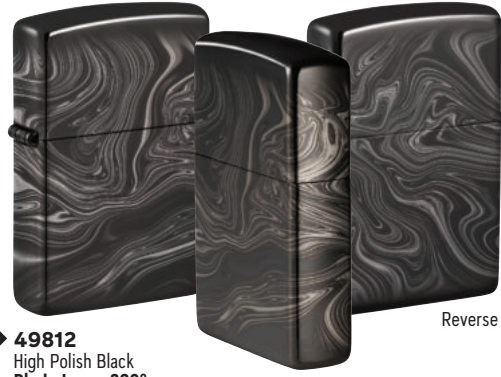

P 49812
High Polish Black
Photo Image 360°
$48.95

Reverse