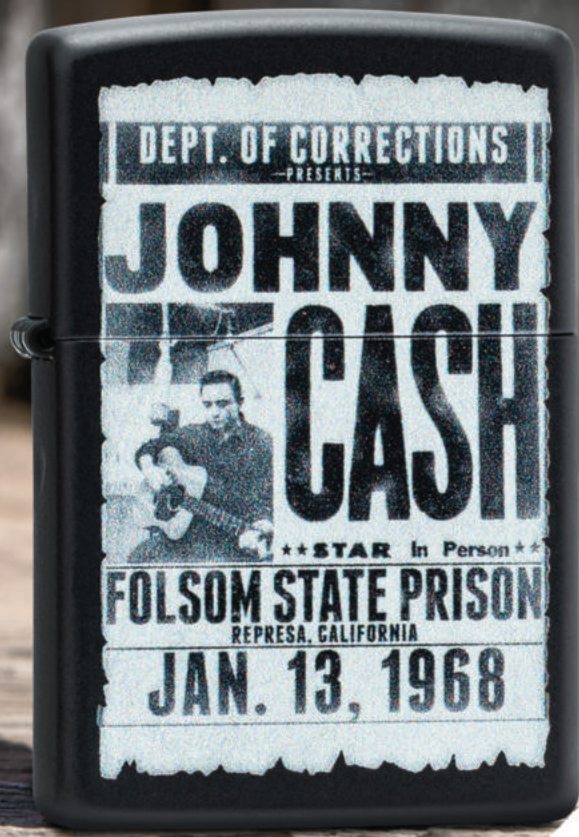

Music

46490
Johnny Cash
Black Matte
Color Image
$36.95