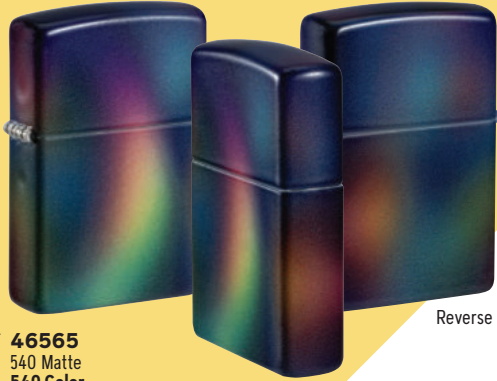

Patterns

P 46565
540 Matte
540 Color
$43.95

Reverse