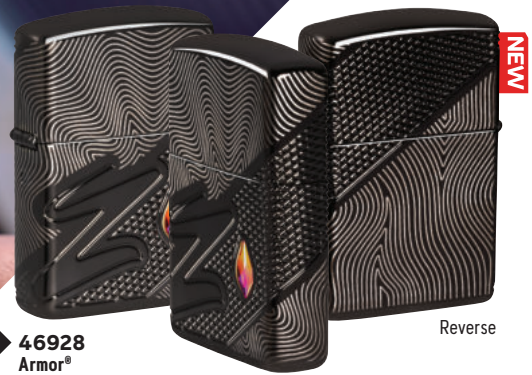

Zippos Designs

NEW

46928
Armor®
 High Polish Black
 MultiCut/Photo Image 360°/
 Crystal Attached
\$120.00

Reverse

46173
 Sky Blue Matte
 Laser Engrave
\$31.95

46168
 Black Matte
 Color Image
\$31.95

46570
 Sunflower
 Color Image
\$31.95