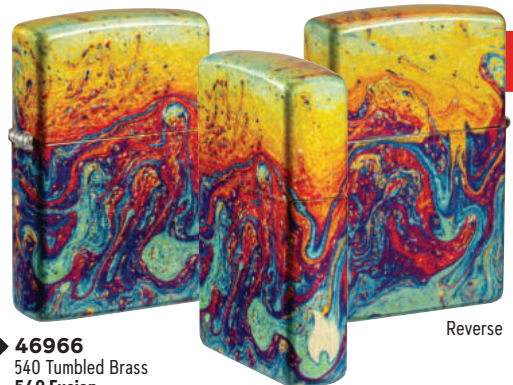

Counter Culture

P 46966
540 Tumbled Brass
540 Fusion
$45.95

Reverse