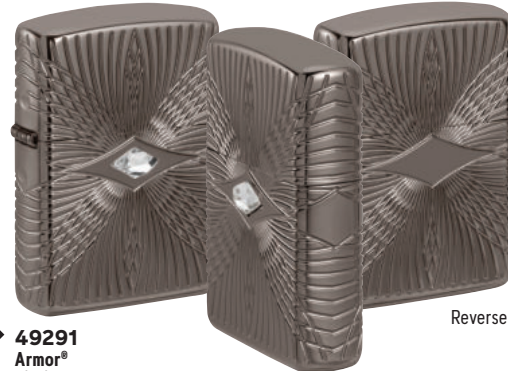

L 49291
Armor®
Black Ice®
MultiCut/Crystal Attached
$100.00

Reverse