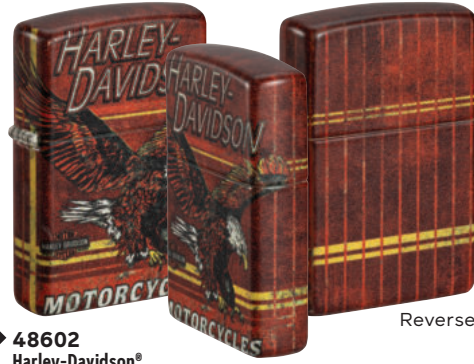

P 48602
Harley-Davidson®
540 Matte
540 Color
$54.95

Reverse