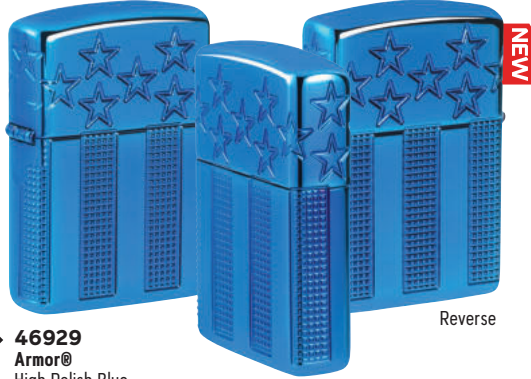

L **46929**
Armor®
High Polish Blue
MultiCut
$100.00