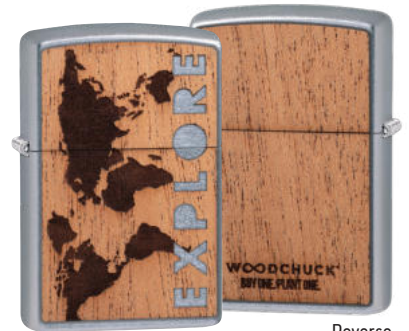

W *49171
Street Chrome
Mahogany Emblem Attached
$36.95