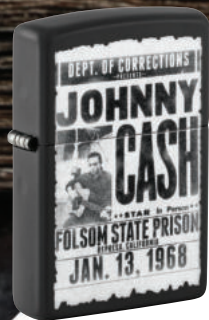

Music

46490
Johnny Cash
Black Matte
Color Image
$36.95