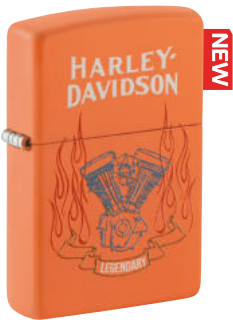

47099
Harley-Davidson®
Orange Matte
Color Image
$40.95

Available from May 2026