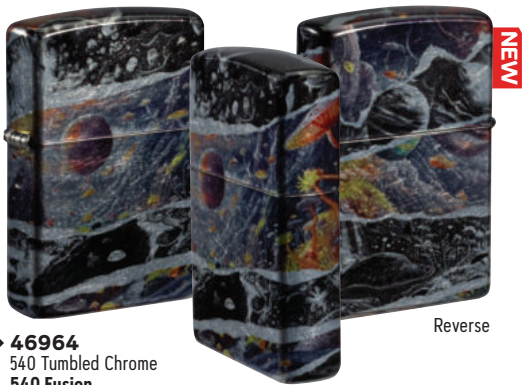

Reverse

NEW

Collage

46577
Street Brass
Color Image
\$26.95

46578
Satin Chrome
Color Image
\$27.95

46579
Brushed Chrome
Color Image
\$27.95

46581
Street Chrome
Color Image
\$26.95

46964
540 Tumbled Chrome
540 Fusion
\$45.95

46939
Street Chrome
Color Image
\$26.95

46582
Glacier
Color Image
\$31.95

46580
Sunflower
Color Image
\$31.95

46952
540 Matte
540 Color
\$43.95

2026 Collectible of the Year

Zippo's 2026 Collectible of the Year is a celebration of Generations: from the four generations of Blaisdell family leadership to multiple generations of Zippo employees, customers and collectors, Zippo is honored to share its legacy with so many families around the world.