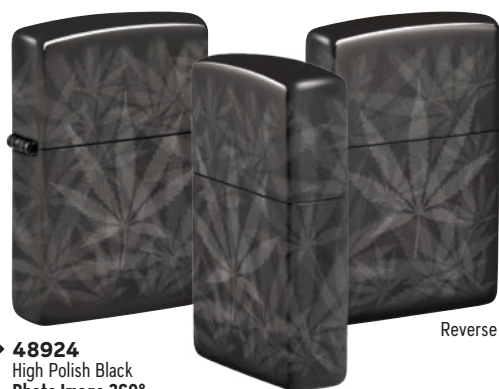

P 48924
High Polish Black
Photo Image 360°
$48.95

Reverse