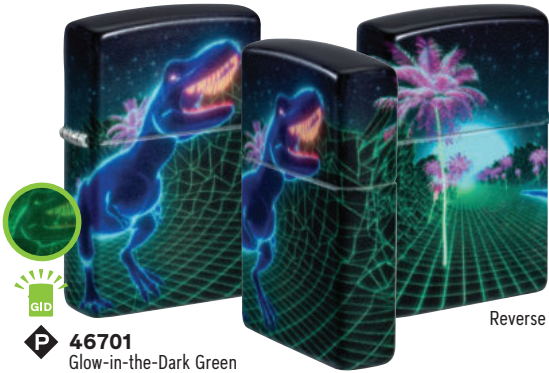

46829
Satin Chrome
Color Image
\$27.95

48912
Black Matte
Color Image
\$31.95

Nostalgia

P 46963
540 Tumbled Brass
540 Fusion
\$45.95

Reverse

P 48770
540 Matte
540 Color
\$43.95

Reverse

46167
White Matte
Color Image
\$31.95