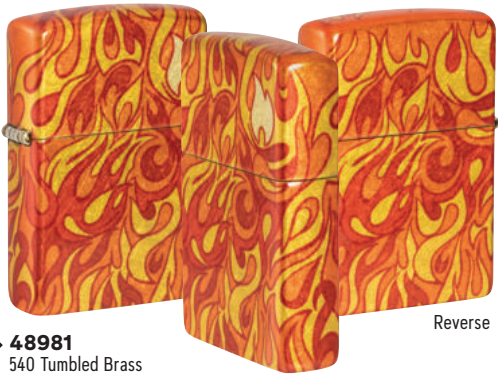

48981
540 Tumbled Brass
540 Fusion
$45.95

Reverse