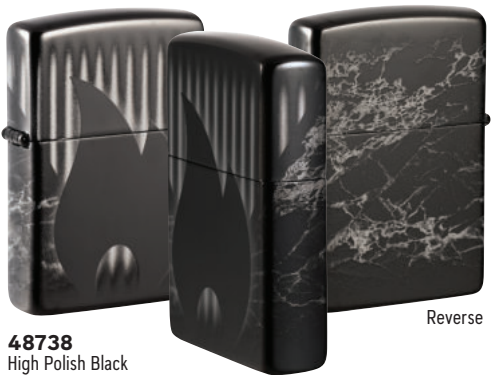

Zippos Designs

46396
Armor®
High Polish Chrome
Deep Carve
\$44.95

46397
Armor®
High Polish Brass
Deep Carve
\$49.95

46398
Armor®
Tumbled Brass
Deep Carve
\$49.95

46399
Armor®
Antique Silver
Deep Carve
\$59.95

46401
Armor®
High Polish Rose Gold
Deep Carve
\$54.95

46402
Armor®
High Polish Black
Deep Carve
\$54.95

46400
Armor®
Antique Brass
Deep Carve
\$59.95

P **48908**
Black Matte With Chrome
Laser 360°
\$41.95

Reverse

362
Black Crackle®
Emblem Attached
\$41.95

While Supplies Last

P **48738**
High Polish Black
Photo Image 360°
\$48.95

Reverse

P **48979**
Black Matte With Chrome
Laser 360°
\$41.95

Reverse

46942
Navy Matte
Color Image
\$37.95