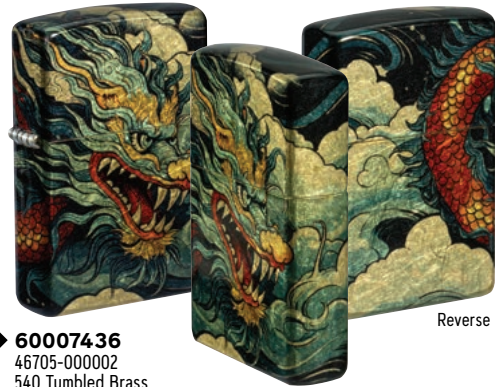

P 60007436
46705-000002
540 Tumbled Brass
540 Fusion
€82.90
£74.90

Reverse