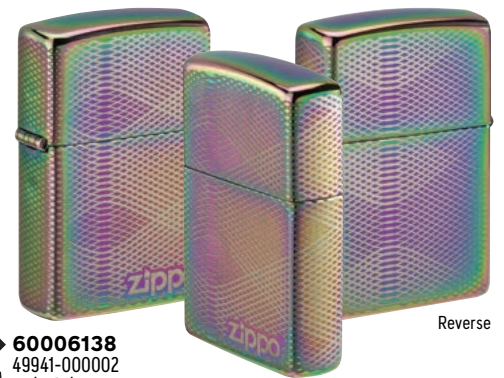

Reverse

P **60006138**
49941-000002
E Multi Colour
Laser 360°
€82.90
£74.90