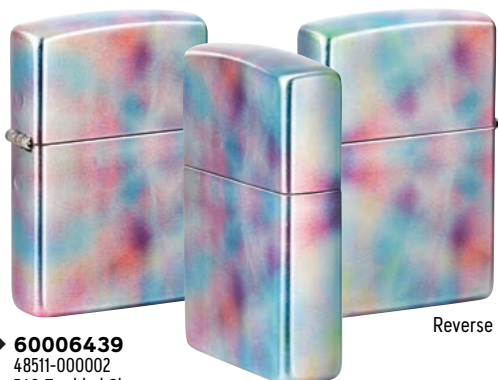

Reverse

P **60006439**
48511-000002
540 Tumbled Chrome
540 Fusion
€82.90
£74.90