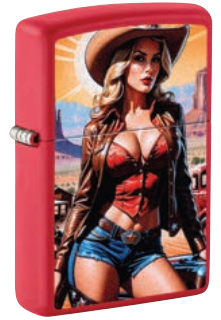

E 60007557
46904-000002
Red Matte
Colour Image
€59.90
£52.90