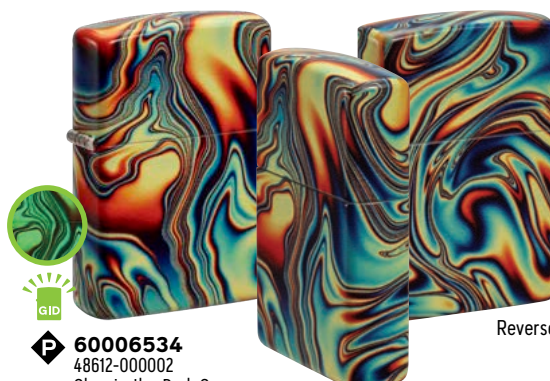

GID

Reverse

P **60006534**
48612-000002
Glow-in-the-Dark Green
540 Colour
€89.90
£79.90