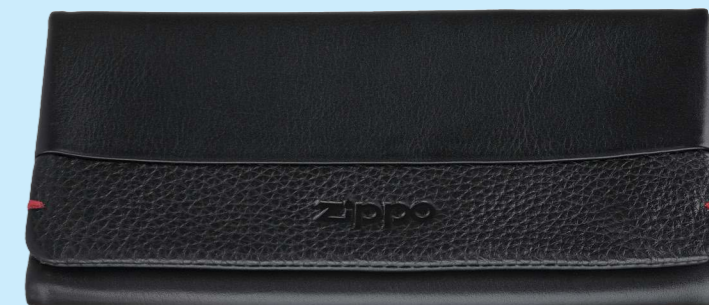

Open

2006059 Tobacco Pouch

Dimensions: 17 x 8.5 x 2 cm
 Color: Black
 Material: Genuine leather
 1 tobacco compartment,
 1 rolling paper compartment

39.90€
£37.90

Open

Front

2006060 Tobacco Pouch

Dimensions: 15 x 8 x 2.5 cm
 Color: Black
 Material: Genuine leather
 1 tobacco compartment,
 1 rolling paper compartment

34.90€
£32.90

Open

Front

2007221 Tobacco Pouch

Dimensions: 15.6 x 7.9 x 2.2 cm
 Color: Blue/brown
 Material: Genuine leather and denim textile
 1 tobacco compartment,
 1 rolling paper compartment

29.90€
£27.90