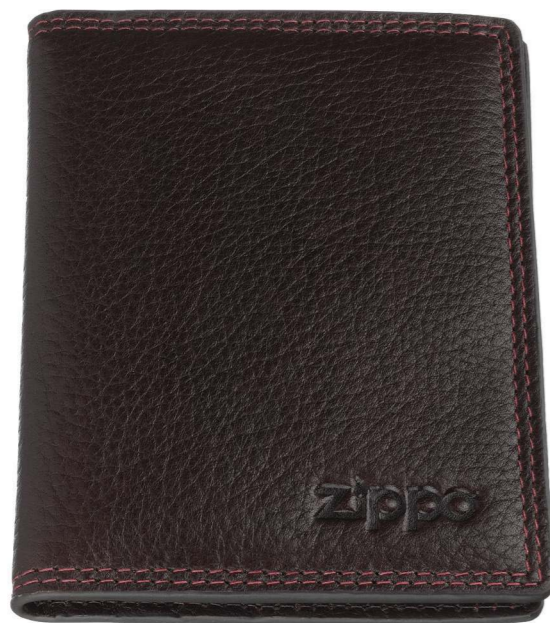

Front

Open

**2006024
Card Holder**

Dimensions: 10.5 x 7.5 x 1.5 cm
Color: Black
Material: Genuine leather
4 card cases, 1 slide pocket

**24.90€
£22.90**

Front

Open

**2006022
Wallet**

Dimensions: 10.5 x 9 x 1.5 cm
Color: Black
Material: Genuine leather
2 bill compartments, 8 card cases, 2 slide pockets

**34.90€
£32.90**

Front

Open

Recommended Public Price

Recommended Public Price

Brown Range

Front

**2006036
Card Holder**

Dimensions: 8 x 10.5 x 1 cm
Color: Brown
Material: Genuine leather
6 card cases, 2 slide pockets, 1 ID window

**34.90€
£32.90**

Open

**2006031
Wallet**

Dimensions: 10.8 x 8.6 x 2.5 cm
Color: Brown
Material: Genuine leather
1 bill compartment, 6 card cases, 2 slide pockets