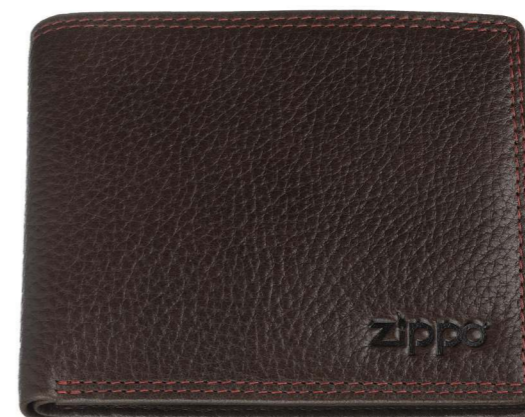

Front

**2006036
Card Holder**

Dimensions: 8 x 10.5 x 1 cm
Color: Brown
Material: Genuine leather
6 card cases, 2 slide pockets, 1 ID window

**34.90€
£32.90**

Open

**2006031
Wallet**

Dimensions: 10.8 x 8.6 x 2.5 cm
Color: Brown
Material: Genuine leather
1 bill compartment, 6 card cases, 2 slide pockets

**34.90€
£32.90**

Open

Front

**2006033
Card Holder**

Dimensions: 10.2 x 7.8 x 0.8 cm
Color: Brown
Material: Genuine leather
8 card cases, 1 slide pocket

**24.90€
£22.90**

Back

Front

Open

Front

**2006028
Wallet with Coin Case**

Dimensions: 10.8 x 8.6 x 2.5 cm
Color: Brown
Material: Genuine leather
1 bill compartment,
4 card cases, 2 slide pockets,
1 coin pocket

**34.90€
£32.90**

**2006048
Wallet**

Dimensions: 8.8 x 10.4 x 1.5 cm
Color: Brown
Material: Genuine leather
2 bill compartments, 7 card cases,
2 slide pockets,
2 ID windows

**39.90€
£37.90**

Front

Open

Recommended Public Price

Recommended Public Price