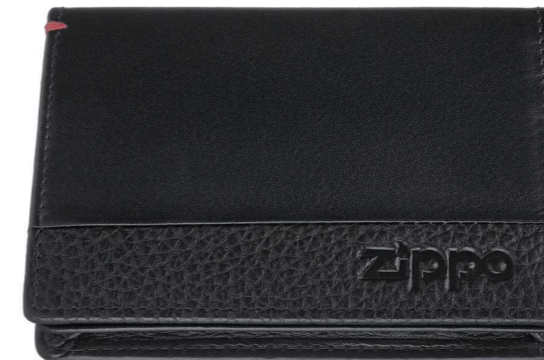

Open

Front

Nappa Range

**2006023
Wallet with Coin Case**

Dimensions: 11.5 x 9.5 x 2 cm
Color: Black
Material: Genuine leather
2 bill compartments, 6 card cases, 3 slide pockets,
1 coin case, 1 ID window

**39.90€
£37.90**

Front

Open

**2006024
Card Holder**

Dimensions: 10.5 x 7.5 x 1.5 cm
Color: Black
Material: Genuine leather
4 card cases, 1 slide pocket

**24.90€
£22.90**

Front

Open

**2006022
Wallet**

Dimensions: 10.5 x 9 x 1.5 cm
Color: Black
Material: Genuine leather
2 bill compartments, 8 card cases, 2 slide pockets

**34.90€
£32.90**

Front

Open

Recommended Public Price

Recommended Public Price

Brown Range