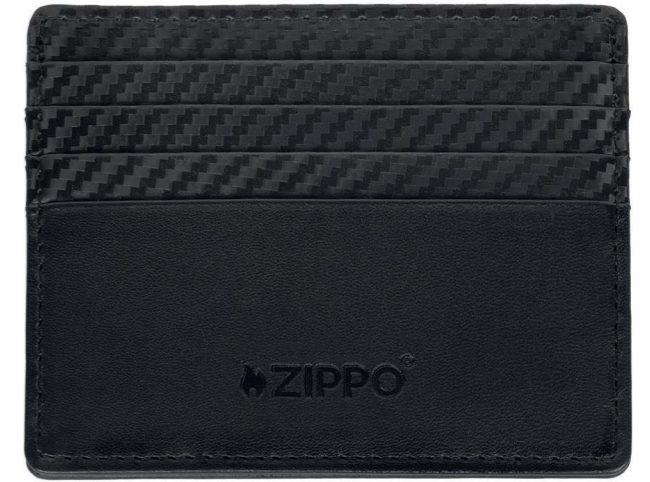

44.90€
£39.90

Open

Recommended Public Price

Recommended Public Price

Front

Carbon Range

2008001 Card Holder

Dimensions: 10.6 x 8.2 x 0.3 cm
Color: Black
Material: Genuine leather
9 card cases

24.90€
£22.90

Back

Front

Front

2007998 Card Holder

Dimensions: 7.2 x 11 x 2 cm
Color: Black
Material: Genuine leather
4 slide pockets,
10 card cases

34.90€
£32.90

Open

2008002 Passport Holder

Dimensions: 10.3 x 14.2 x 1.4 cm
Color: Black
Material: Genuine leather
1 passport compartment, 1 slide pocket,
4 card cases, 1 additional pocket

34.90€
£32.90

Open

Front

Recommended Public Price

Recommended Public Price

Carbon Range

**2008003
Business Card Holder**

Dimensions: 7 x 9.8 x 2 cm
Color: Black
Material: Genuine leather
1 compartment
for business cards

**24.90€
£22.90**

Open

Front

**2008004
Key Ring**