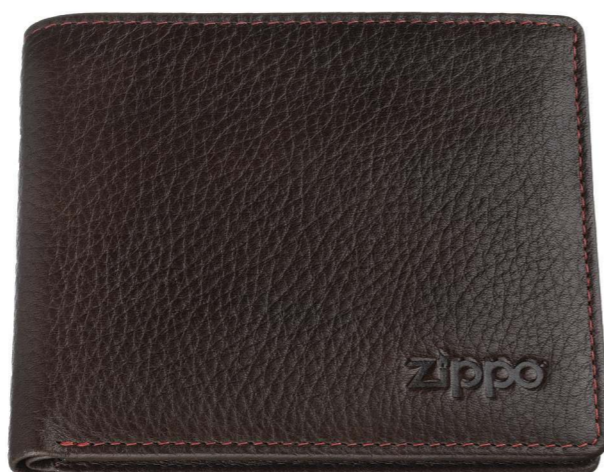

Dimensions: 10.5 x 9 x 1.5 cm
Color: Black
Material: Genuine leather
2 bill compartments, 8 card cases, 2 slide pockets

**34.90€
£32.90**

Front

Open

Recommended Public Price

Recommended Public Price

Brown Range

Front

**2006036
Card Holder**

Dimensions: 8 x 10.5 x 1 cm
Color: Brown
Material: Genuine leather
6 card cases, 2 slide pockets, 1 ID window

**34.90€
£32.90**

Open

**2006031
Wallet**

Dimensions: 10.8 x 8.6 x 2.5 cm
Color: Brown
Material: Genuine leather
1 bill compartment, 6 card cases, 2 slide pockets

**34.90€
£32.90**

Open

Front

**2006033
Card Holder**

Dimensions: 10.2 x 7.8 x 0.8 cm
Color: Brown
Material: Genuine leather
8 card cases, 1 slide pocket

**24.90€
£22.90**

Back

Front