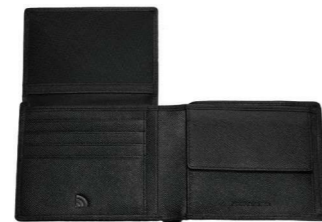

54.90€
£49.90

Open

Recommended Public Price

Recommended Public Price

Saffiano Range

2007073 Wallet

Dimensions: 8.5 x 10.5 x 2 cm
Color: Black
Material: Genuine leather
2 bill compartments,
3 slide pockets, 7 card cases,
2 ID windows

44.90€
£39.90

Open

Front

2007076 Wallet with Coin Case

Dimensions: 12 x 10 x 2.5 cm
Color: Black
Material: Genuine leather
2 bill compartments, 3 slide pockets, 8 card
cases, 1 coin case, 1 ID window

49.90€
£44.90

Front

Open

Front

Back

2007079 Card Holder

Dimensions: 10 x 7 x 1.5 cm
Color: Black
Material: Genuine leather
3 card cases, 1 money clip

29.90€
£27.90

2007077 Wallet with Coin Case

Dimensions: 11 x 9 x 2 cm
Color: Black
Material: Genuine leather
2 bill compartments, 3 slide pockets,
4 card cases, 1 coin case with zipper

44.90€
£39.90

Front

Open

2007085 Wallet

Dimensions: 10.5 x 9 x 2 cm
Color: Black
Material: Genuine leather
1 bill compartment, 2 slide pockets,
6 card cases