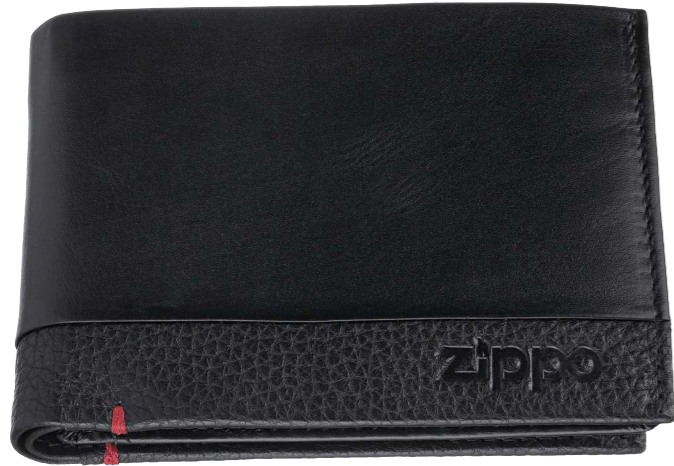

49.90€
£44.90

Open

2007075
Wallet with Coin Case

Dimensions: 9 x 10.5 x 3.5 cm
Color: Black
Material: Genuine leather
2 bill compartments,
3 slide pockets, 8 card cases,
1 coin case

49.90€
£44.90

Front

Open

2007082
Key Ring

Dimensions: 9 x 3 x 1.5 cm
Color: Black
Material: Genuine leather

12.90€
£11.90

Recommended Public Price

Recommended Public Price

**2006021
Wallet with Coin Case**

Dimensions: 12 x 9 x 2 cm
Color: Black
Material: Genuine leather
2 bill compartments, 4 card cases,
3 slide pockets, 1 coin case

**34.90€
£32.90**

Front

Open

Front

**2006020
Wallet with Coin Case**

Dimensions: 12 x 9 x 2 cm
Color: Black
Material: Genuine leather
2 bill compartments, 6 card cases, 4 slide pockets,
1 coin case, 1 ID window

**39.90€
£37.90**

Open

**2006025
Wallet with Money Clip**

Dimensions: 11 x 8.2 x 1 cm
Color: Black
Material: Genuine leather
1 bill compartment, 4 card cases, 2 slide pockets,
1 ID window

**34.90€
£32.90**