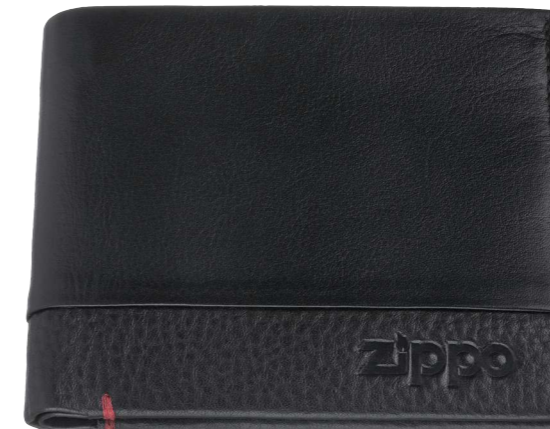

Open

Front

Nappa Range

**2006023
Wallet with Coin Case**

Dimensions: 11.5 x 9.5 x 2 cm
Color: Black
Material: Genuine leather
2 bill compartments, 6 card cases, 3 slide pockets,
1 coin case, 1 ID window

**39.90€
£37.90**

Front

Open

**2006024
Card Holder**

Dimensions: 10.5 x 7.5 x 1.5 cm
Color: Black
Material: Genuine leather
4 card cases, 1 slide pocket

**24.90€
£22.90**

Front

Open

**2006022
Wallet**

Dimensions: 10.5 x 9 x 1.5 cm
Color: Black
Material: Genuine leather
2 bill compartments, 8 card cases, 2 slide pockets

**34.90€
£32.90**

Front

Open

Recommended Public Price

Recommended Public Price

Brown Range

Front

**2006036
Card Holder**

Dimensions: 8 x 10.5 x 1 cm
Color: Brown
Material: Genuine leather
6 card cases, 2 slide pockets, 1 ID window

**34.90€
£32.90**

Open

**2006031
Wallet**

Dimensions: 10.8 x 8.6 x 2.5 cm
Color: Brown
Material: Genuine leather
1 bill compartment, 6 card cases, 2 slide pockets