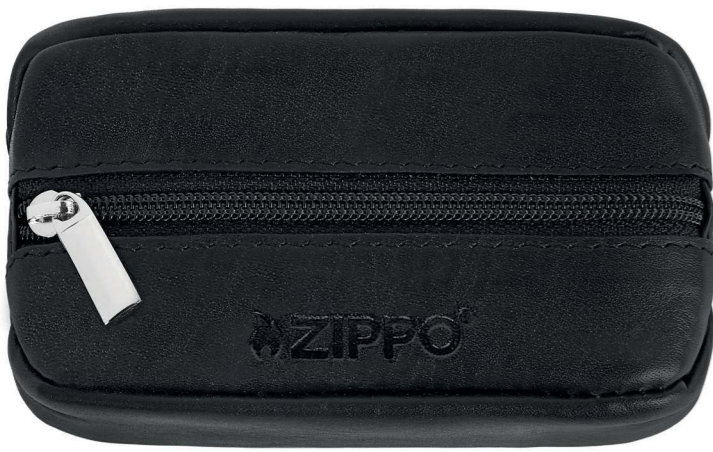

Recommended Public Price

Carbon Range

**2008003
Business Card Holder**

Dimensions: 7 x 9.8 x 2 cm
Color: Black
Material: Genuine leather
1 compartment
for business cards

**24.90€
£22.90**

Open

Front

**2008004
Key Ring**

Dimensions : 13 x 3 x 1.7 cm
Color: Black
Material: Genuine leather

**12.90€
£11.90**

**2008023
Coin Pouch**

Dimensions: 10.4 x 7 x 1.5 cm
Color: Black
Material: Genuine leather
1 compartment for coins

**13.90€
£12.90**

Back

Front

**2008037
Coin Pouch**

Dimensions: 10.6 x 6.2 x 3 cm
Color: Black
Material: Genuine leather
2 compartments

**18.90€
£17.90**

Back

Front

Recommended Public Price

Recommended Public Price

Front

**2008006
Wallet with Money Clip**

Dimensions: 11.3 x 8.3 x 1.7 cm
Color: Brown
Material: Genuine vegetable tanned leather
2 slide pockets, 6 card cases, 1 money clip

**39.90€
£37.90**