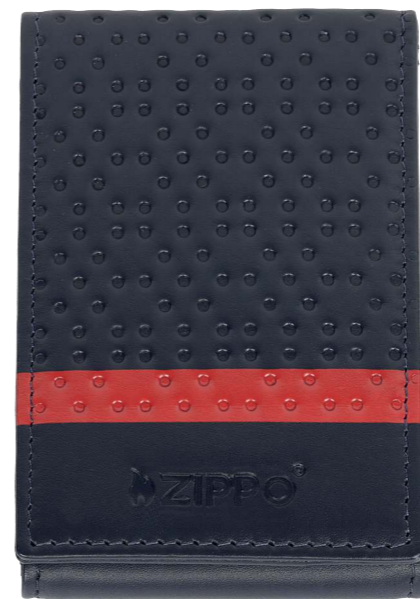

44.90€
£39.90

Open

Front

2008017 Card Holder

Dimensions: 10.6 x 8.2 x 9 cm
Color: Navy
Material: Genuine leather
9 card cases

24.90€
£22.90

Back

Front

2008016 Card Holder

Dimensions: 7.2 x 11 x 2 cm
Color: Navy
Material: Genuine leather
4 slide pockets,
10 card cases

34.90€
£32.90

Open

Front

2008019 Zip-around Wallet with Removable Card Holder

Dimensions: 12 x 10.5 x 2.6 cm
Color: Navy
Material: Genuine leather
2 bill compartments, 2 slide pockets, 8 card
cases (4 cases in removable card holder),
1 coin case

54.90€
£49.90

Open

Recommended Public Price

Recommended Public Price

Saffiano Range

2007073 Wallet

Dimensions: 8.5 x 10.5 x 2 cm
Color: Black
Material: Genuine leather
2 bill compartments,
3 slide pockets, 7 card cases,
2 ID windows