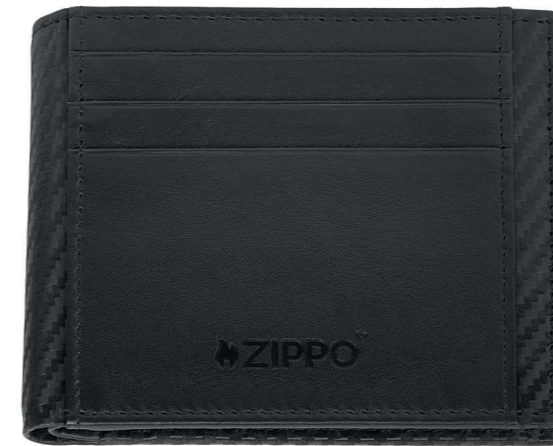

69.90€
£62.90

Front

**2008022
Small Wallet**

Dimensions: 12.2 x 9.5 x 2 cm
Color: Taupe
Material: Genuine leather
2 slide pockets, 6 card cases,
1 coin case with zipper

34.90€
£32.90

Open

Recommended Public Price

Recommended Public Price

Carbon Range

Front

Open

**2007995
Wallet**

Dimensions: 11.5 x 9.2 x 1.6 cm
Color: Black
Material: Genuine leather
2 bill compartments,
2 slide pockets, 8 card cases

34.90€
£32.90

Front

**2007996
Wallet with Coin Case**

Dimensions: 11.2 x 9.3 x 2.5 cm
Color: Black
Material: Genuine leather
2 bill compartments,
2 slide pockets, 6 card cases,
1 coin case, 1 ID window

44.90€
£39.90

Open

Front