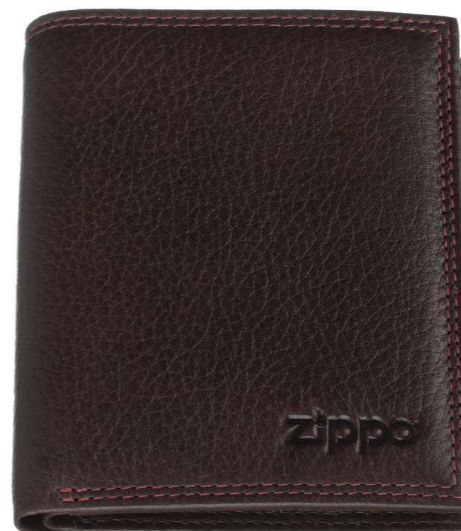

**34.90€
£32.90**

Open

Front

**2006033
Card Holder**

Dimensions: 10.2 x 7.8 x 0.8 cm
Color: Brown
Material: Genuine leather
8 card cases, 1 slide pocket

**24.90€
£22.90**

Back

Front

Open

Front

**2006028
Wallet with Coin Case**

Dimensions: 10.8 x 8.6 x 2.5 cm
Color: Brown
Material: Genuine leather
1 bill compartment,
4 card cases, 2 slide pockets,
1 coin pocket

**34.90€
£32.90**

**2006048
Wallet**

Dimensions: 8.8 x 10.4 x 1.5 cm
Color: Brown
Material: Genuine leather
2 bill compartments, 7 card cases,
2 slide pockets,
2 ID windows

**39.90€
£37.90**

Front

Open

Recommended Public Price

Recommended Public Price

Brown Range

2006053 Wallet

Dimensions: 11.2 x 8.2 x 2 cm
Color: Brown
Material: Genuine leather
2 bill compartments, 7 card cases,
2 slide pockets, 2 ID windows

39.90€
£37.90

Front

Open

Front

2006050 Card Holder