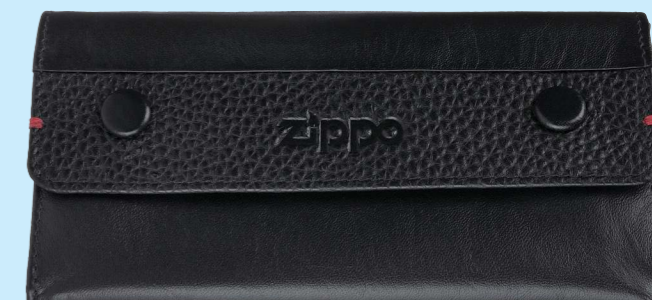

Open

2006059 Tobacco Pouch

Dimensions: 17 x 8.5 x 2 cm
 Color: Black
 Material: Genuine leather
 1 tobacco compartment,
 1 rolling paper compartment

39.90€
£37.90

Open

Front

2006060 Tobacco Pouch

Dimensions: 15 x 8 x 2.5 cm
 Color: Black
 Material: Genuine leather
 1 tobacco compartment,
 1 rolling paper compartment

34.90€
£32.90

Open

Front

2007221 Tobacco Pouch

Dimensions: 15.6 x 7.9 x 2.2 cm
 Color: Blue/brown
 Material: Genuine leather and denim textile
 1 tobacco compartment,
 1 rolling paper compartment

29.90€
£27.90