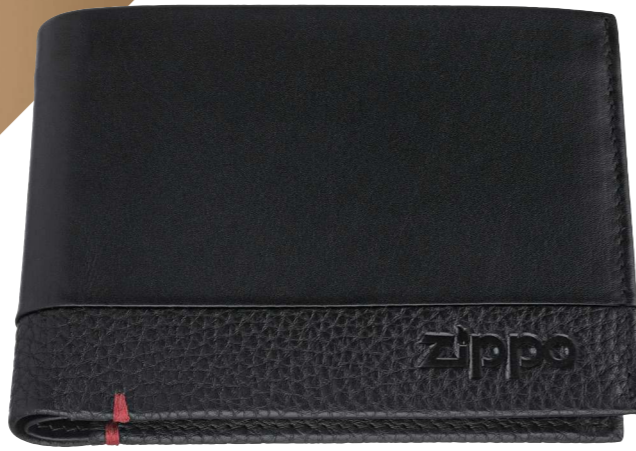

49.90€
£44.90

Open

2007075
Wallet with Coin Case

Dimensions: 9 x 10.5 x 3.5 cm
Color: Black
Material: Genuine leather
2 bill compartments,
3 slide pockets, 8 card cases,
1 coin case

49.90€
£44.90

Front

Open

2007082
Key Ring

Dimensions: 9 x 3 x 1.5 cm
Color: Black
Material: Genuine leather

12.90€
£11.90

Recommended Public Price

Recommended Public Price

**2006021
Wallet with Coin Case**

Dimensions: 12 x 9 x 2 cm
Color: Black
Material: Genuine leather
2 bill compartments, 4 card cases,
3 slide pockets, 1 coin case

**34.90€
£32.90**

Front

Open

Front

**2006020
Wallet with Coin Case**

Dimensions: 12 x 9 x 2 cm
Color: Black
Material: Genuine leather
2 bill compartments, 6 card cases, 4 slide pockets,
1 coin case, 1 ID window

**39.90€
£37.90**

Open

**2006025
Wallet with Money Clip**

Dimensions: 11 x 8.2 x 1 cm
Color: Black
Material: Genuine leather
1 bill compartment, 4 card cases, 2 slide pockets,
1 ID window

**34.90€
£32.90**