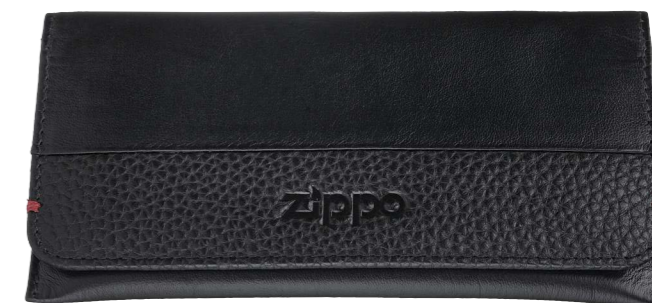

34.90€
£32.90

Open

Front

2007221 Tobacco Pouch

Dimensions: 15.6 x 7.9 x 2.2 cm
 Color: Blue/brown
 Material: Genuine leather and denim textile
 1 tobacco compartment,
 1 rolling paper compartment

29.90€
£27.90

Open

Front

2006058 Tobacco Pouch

Dimensions: 15.5 x 8 x 1.2 cm
 Color: Black
 Material: Genuine leather
 1 tobacco compartment,
 1 rolling paper compartment,
 1 filter compartment

34.90€
£32.90

Open

Front

Recommended Public Price

Recommended Public Price

Accessories

2007990
Crossbody Bag
 Dimensions: 36 x 16 x 6 cm
 Color: Black
 Material: Genuine vegetable tanned leather and nylon strap
 1 main compartment, 1 back compartment
 Dustbag included