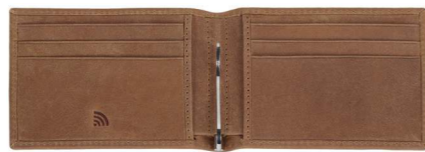

Recommended Public Price

Front

**2008006
Wallet with Money Clip**

Dimensions: 11.3 x 8.3 x 1.7 cm
Color: Brown
Material: Genuine vegetable tanned leather
2 slide pockets, 6 card cases, 1 money clip

**39.90€
£37.90**