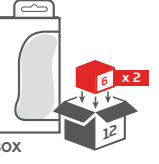

HeatBank® 9s Plus Rechargeable Hand Warmer

Powerful, portable and ready for anything. The HeatBank® 9s Plus Rechargeable Hand Warmer is Zippo's most feature-packed and easy-to-use rechargeable hand warmer yet with its intuitive digital display, dual charging capability, LED flashlight and rapid warm-up time.