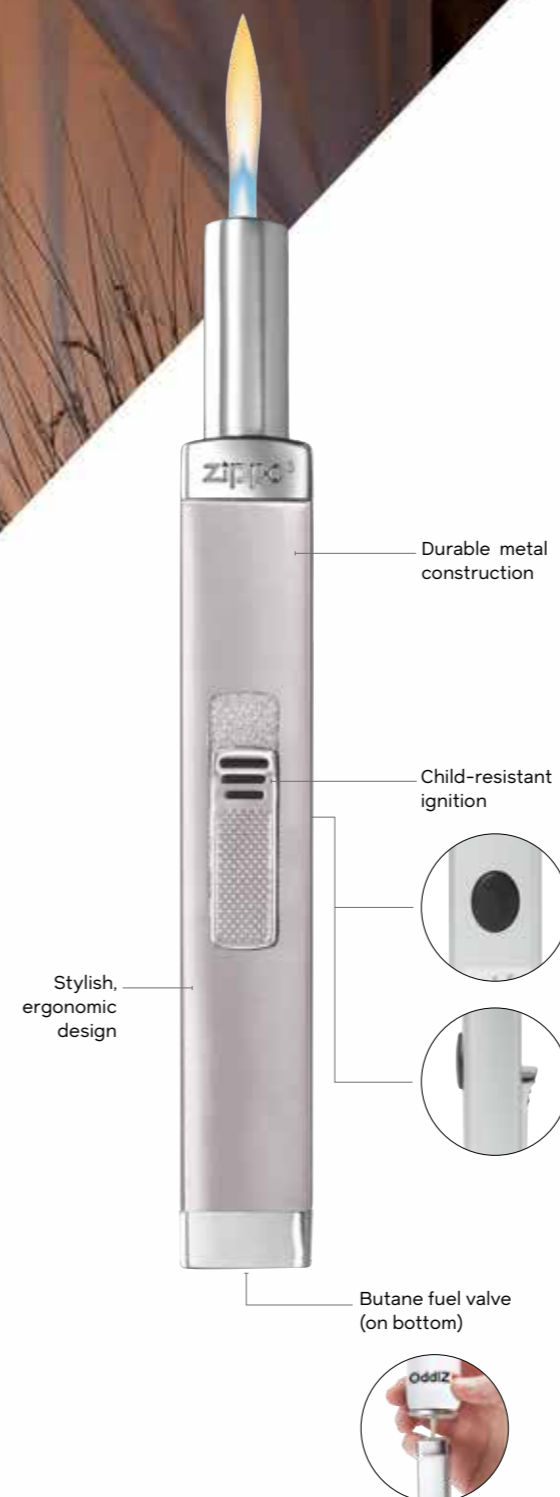

Zippo Guarantee

Any Zippo pocket lighter, when returned to our Repair Clinic, will be put in first-class mechanical condition free of charge, for we have yet to charge a cent for the repair of a Zippo pocket lighter, regardless of age or condition. The finish, however, is not guaranteed.

This guarantee is additional to your statutory rights under national law. Other Zippo products carry their own specific warranties.

Consumer Disclaimer: Specifications subject to change without notice.