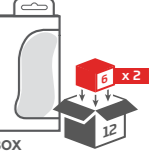

HeatBank® 9s Rechargeable Hand Warmer

Comfort at your fingertips. Stay connected and comfortable for up to nine hours with the HeatBank® 9s rechargeable hand warmer. With multiple, dual-sided heat settings and a convenient power bank feature that recharges your USB-compatible devices, you can enjoy the great outdoors without the waste or worry of disposable alternatives.