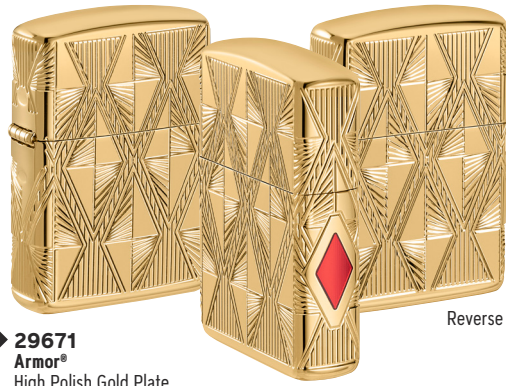

L 29671
Armor®
High Polish Gold Plate
MultiCut/Epoxy Inlay
$235.00

Reverse