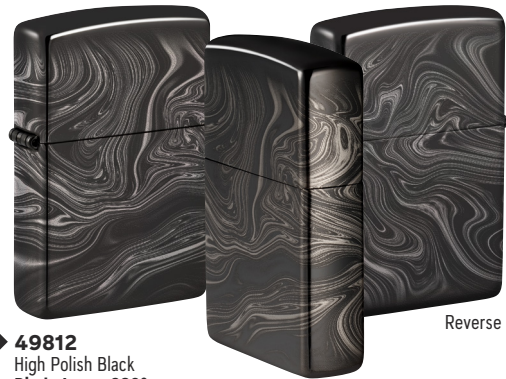

P 48612
Glow-in-the-Dark Green
540 Color
\$48.95

Reverse

P 48909
White Matte
Laser 360°
\$39.95

Reverse

P 49812
High Polish Black
Photo Image 360°
\$48.95

Reverse

L 49290
Armor®
Antique Silver
MultiCut
\$100.00