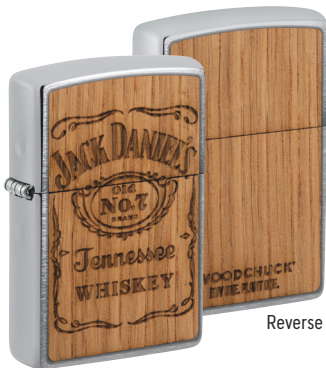

8 48392
Jack Daniel's®
Brushed Chrome
Barrel Wood Emblem Attached
New Reduced Price
$59.95

Reverse