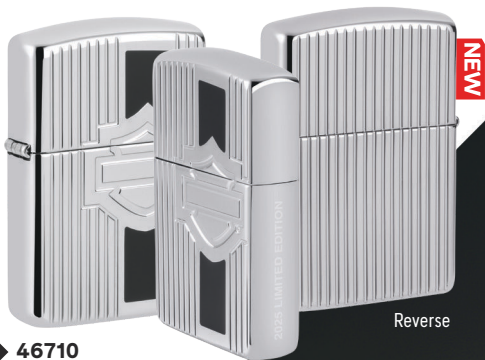

Reverse

P **46710**
Harley-Davidson®
Armor®
High Polish Chrome
Deep Carve/
Epoxy Inlay
$200.00