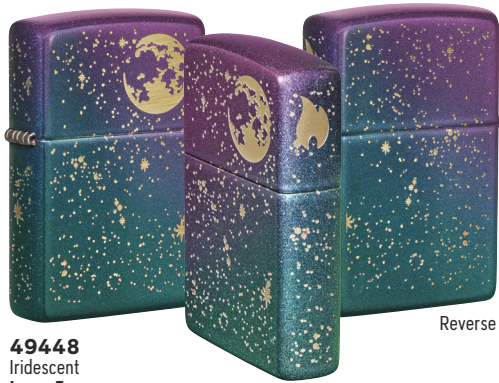

P 48621
540 Tumbled Chrome
540 Fusion
\$45.95

Reverse

P 48622
540 Tumbled Brass
540 Fusion
\$45.95

Reverse

P 48547
540 Tumbled Chrome
540 Fusion
\$45.95

Reverse

46007
Iron Stone
Color Image
\$31.95

Natural Elements and Outdoors