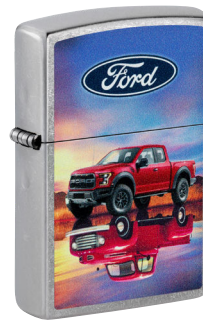

Automotive

Ford

46221
Ford
Street Chrome
Color Image
\$29.95

48754
Ford
Street Chrome
Color Image
\$29.95

48755
Ford
Street Chrome
Color Image
\$29.95

46220
Ford
Street Chrome
Color Image
\$29.95

 Ford Motor Company Trademarks and Trade Dress used under license to Zippo Manufacturing Company.