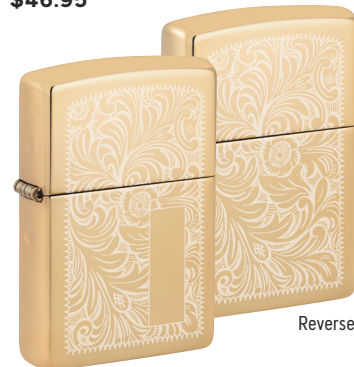

Venetian®

1652
Slim®
Venetian®
High Polish Chrome
Lustre
\$41.95

Reverse

352
Venetian®
High Polish Chrome
Lustre
\$41.95

Reverse

1652B
Slim®
Venetian®
High Polish Brass
Lustre
\$46.95

Reverse

Introduced in 1974, the timeless front and reverse floral pattern of the Venetian® continues to be the most globally appealing lighter design Zippo has ever released.

Perfect for Gifts

Personalized gifts never go out of style. Engrave the customization panel with initials, a short message or a significant date to create a lighter they will cherish forever.

352B
Venetian®
High Polish Brass
Lustre
\$46.95