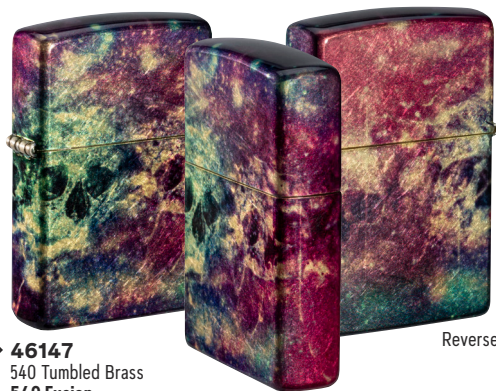

P 46147
540 Tumbled Brass
540 Fusion
$45.95

Reverse