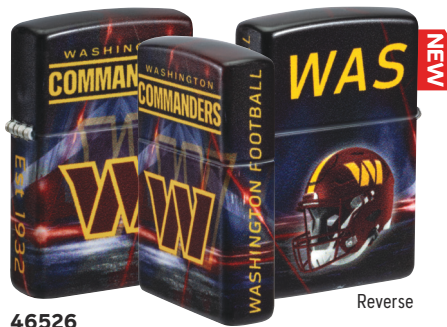

P 46525
NFL Tennessee Titans
540 Matte
540 Color

Reverse

P 46526
NFL Washington Commanders
540 Matte
540 Color

Priced at **\$34.95**

46435
NFL Arizona Cardinals
Street Chrome
Color Image

46436
NFL Atlanta Falcons
Street Chrome
Color Image