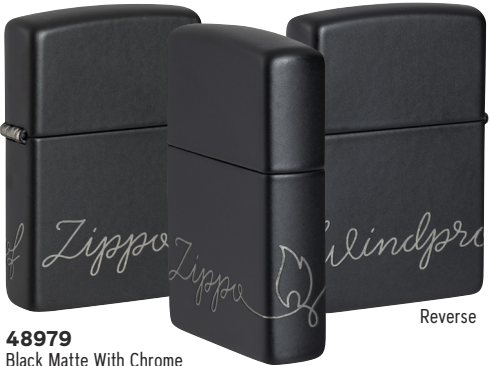

46386
540 Tumbled Brass
Lustre/540 Fusion
\$53.95

Reverse

362
Black Crackle®
Emblem Attached
\$41.95

48982
540 Tumbled Chrome
540 Fusion
\$45.95

Reverse

48838
Armor®
High Polish Chrome
MultiCut
\$125.00

Reverse

48126
Brushed Chrome
Emblem Attached
\$49.95

Zippo Designs

46172
Black Crackle®
Laser Engrave
\$31.95

46175
High Polish Black
Photo Image
\$38.95

46168
Black Matte
Color Image
\$31.95

48689
Black Matte
Emblem Attached
\$37.95

48920
Black Matte
Emblem Attached
\$46.95

P **48979**
Black Matte With Chrome
Laser 360°
\$41.95

Reverse

P **48980**
Black Matte With Chrome
Laser 360°
\$41.95

Reverse

P **48908**
Black Matte With Chrome
Laser 360°
\$41.95

Reverse

P **48738**
High Polish Black
Photo Image 360°
\$48.95

Reverse

Spiritual

L 49689
Armor®
Black Ice®
MultiCut
\$105.00

Reverse

28458
Satin Chrome
Auto Two-Tone
\$28.95

29149
Antique Brass
Lustre
\$38.95