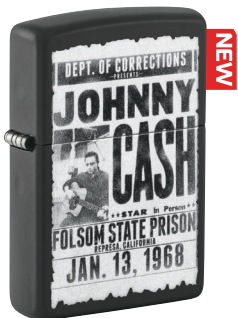

Johnny Cash

46490
Johnny Cash
Black Matte
Color Image
$36.95

© 2024 John R. Cash Revocable Trust. All Rights Reserved