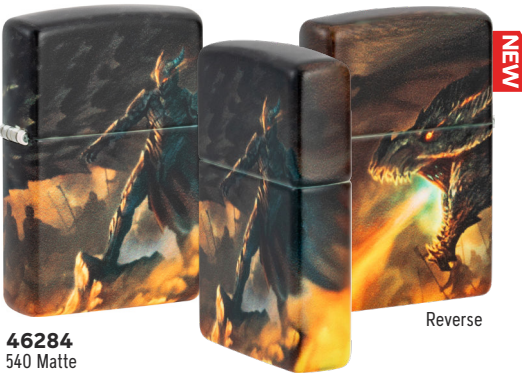

P 46284
540 Matte
540 Color
$43.95

Reverse