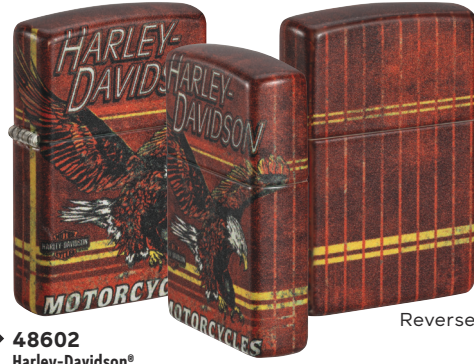

P 48602
Harley-Davidson®
540 Matte
540 Color
$54.95

Reverse