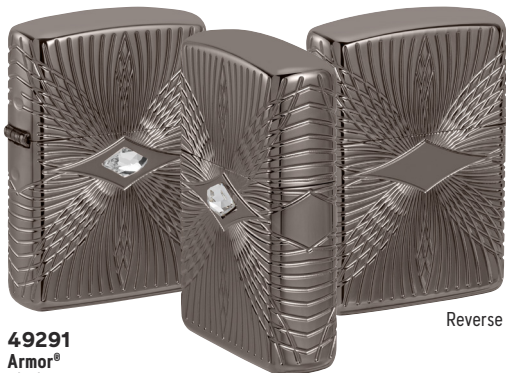

L 49291
Armor®
Black Ice®
MultiCut/Crystal Attached
$100.00

Reverse