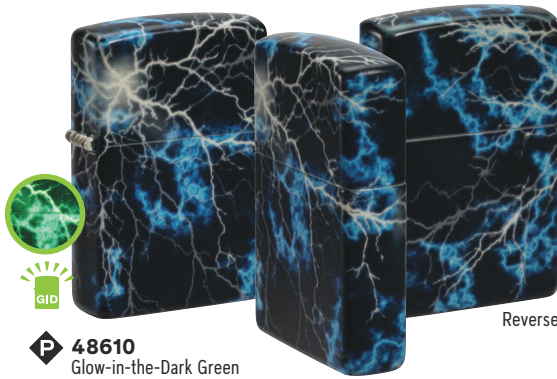

48610
Glow-in-the-Dark Green
540 Color
$48.95

Reverse