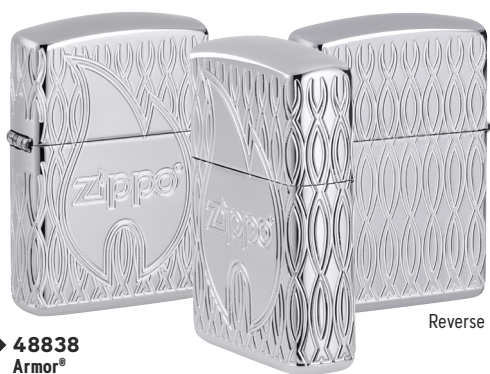

48838
Armor®
High Polish Chrome
MultiCut
$125.00

Reverse