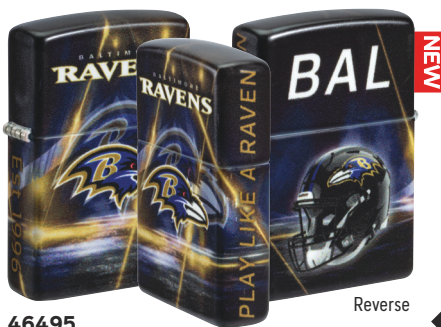

Some restrictions apply.
Team logos will be updated as running change.

Priced at \$55.95

P 46493
NFL Arizona Cardinals
540 Matte
540 Color

Reverse

P 46494
NFL Atlanta Falcons
540 Matte
540 Color

Reverse

P 46495
NFL Baltimore Ravens
540 Matte
540 Color