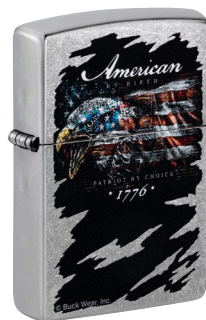

Reverse

28664
Black Matte
Color Image
\$31.95

Americana

20895
Brushed Chrome
Emblem Attached
\$44.95

24457
Street Chrome
Emblem Attached
\$45.95

28290
High Polish Chrome
Color Image
\$31.95

28449
High Polish Chrome
Color Image/Auto Engrave
\$37.95

48903
Street Chrome
Emblem Attached
\$50.95

28653
Brushed Chrome
Color Image
\$26.95

28974
Antique Silver
Deep Carve
\$90.00

29395
High Polish Chrome
Color Image/Auto Engrave
\$37.95

29722
Street Chrome
Color Image
\$25.95

48916
Frequency
Color Image
\$31.95

48657
Brushed Chrome
Auto Two-Tone
\$28.95

48915
High Polish Brass
Lustre
\$38.95

48921
Black Matte
Emblem Attached
\$44.95

46156
White Matte
Color Image
\$31.95

49783
White Matte
Color Image
\$31.95

48634
Buck Wear
Black Matte
Color Image
\$33.95

46158
Buck Wear
Black Matte
Color Image
\$33.95

48633
Buck Wear
Street Chrome
Color Image
\$27.95

48938
Buck Wear
Street Chrome
Color Image
\$27.95

© Buck Wear, Inc.
Courtesy of MHS
Licensing.