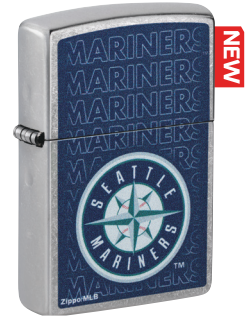

46554
Seattle Mariners
Street Chrome
Color Image