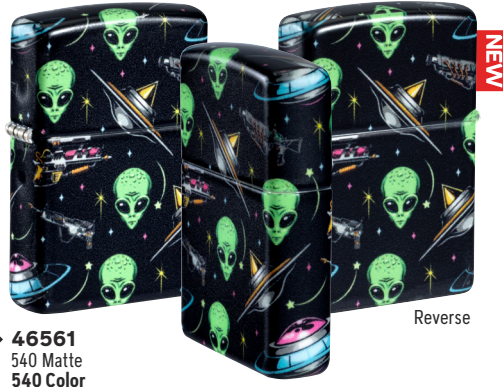

P 46561
540 Matte
540 Color
$43.95

Reverse