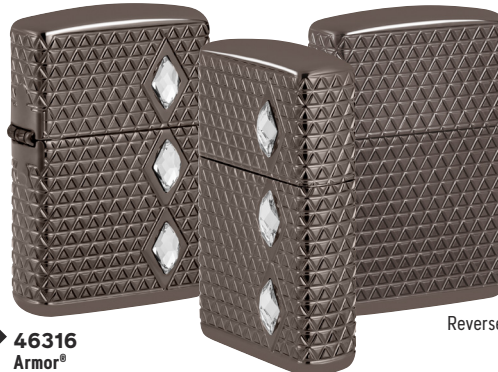

L 46316
Armor®
Black Ice®
MultiCut/Crystal Attached
$85.00

Reverse