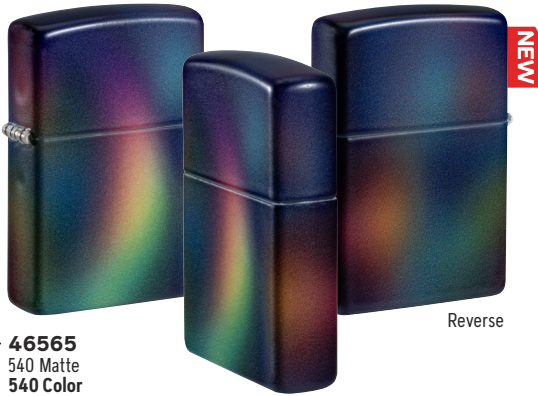

Patterns

P 46565
540 Matte
540 Color
$43.95

Reverse