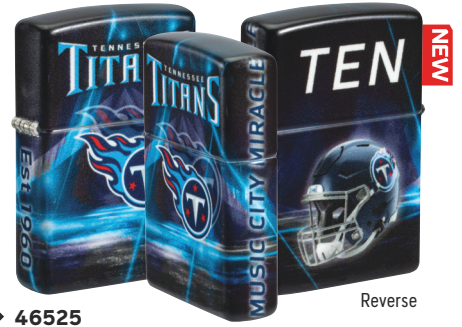

Reverse

P 46525
NFL Tennessee Titans
540 Matte
540 Color