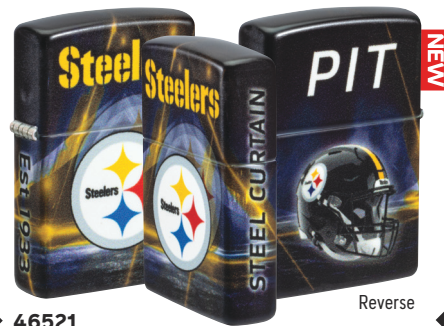

Reverse

P 46518
NFL New York Giants
540 Matte
540 Color

Reverse

P 46519
NFL New York Jets
540 Matte
540 Color

Reverse

P 46520
NFL Philadelphia Eagles
540 Matte
540 Color

Reverse

P 46521
NFL Pittsburgh Steelers
540 Matte
540 Color