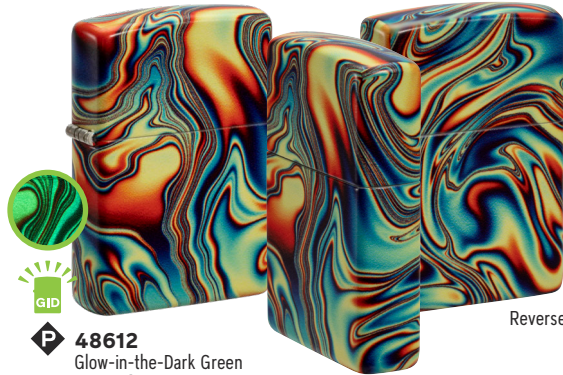

P 48612
Glow-in-the-Dark Green
540 Color
\$48.95

Reverse

P 48909
White Matte
Laser 360°
\$39.95

Reverse

P 49812
High Polish Black
Photo Image 360°
\$48.95

Reverse

L 49290
Armor®
Antique Silver
MultiCut
\$100.00