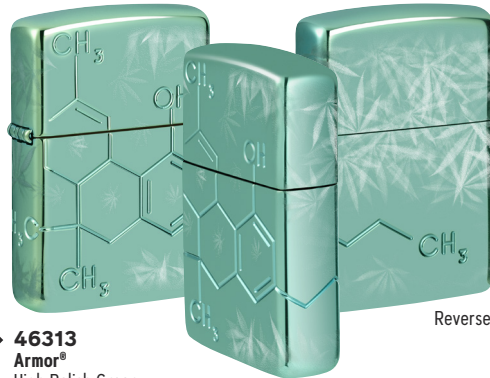

L **46313**
Armor®
High Polish Green
MultiCut/Photo Image 360°
$85.00

Reverse