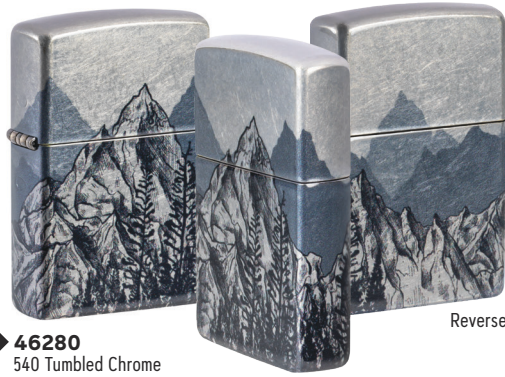

P 46280
540 Tumbled Chrome
540 Fusion
$45.95

Reverse

NEW