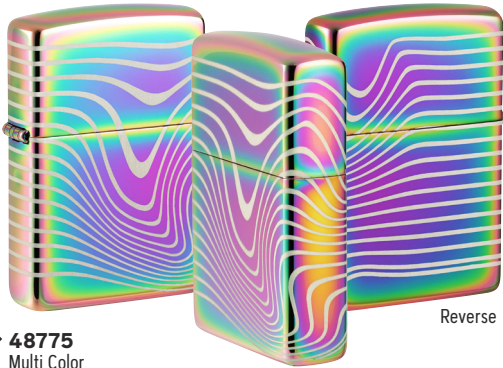

P 48775
Multi Color
Laser 360°
$44.95

Reverse