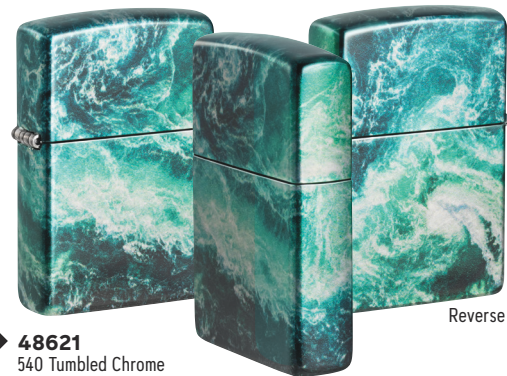

48917
Armor®
High Polish Green
Deep Carve
\$65.95

48566
Black Matte
Color Image
\$31.95

48960
Multi Color
Color Image
\$36.95

46293
High Polish Green
Laser Two-Tone
\$38.95

46140
High Polish Brass
Fusion
\$38.95