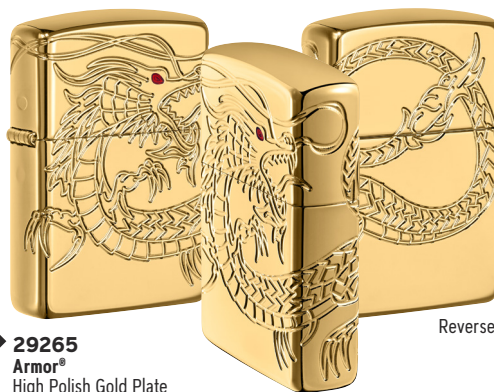

29265
Armor®
High Polish Gold Plate
MultiCut/Epoxy Inlay
$230.00

Reverse