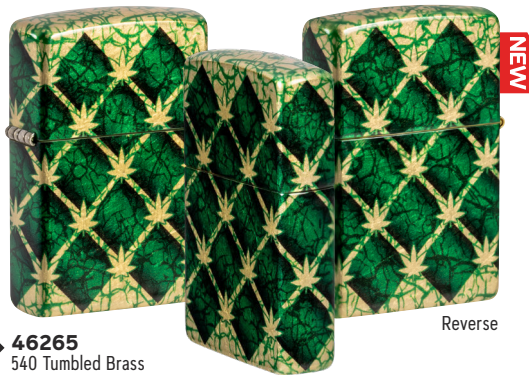

46265
540 Tumbled Brass
540 Fusion
$45.95

Reverse