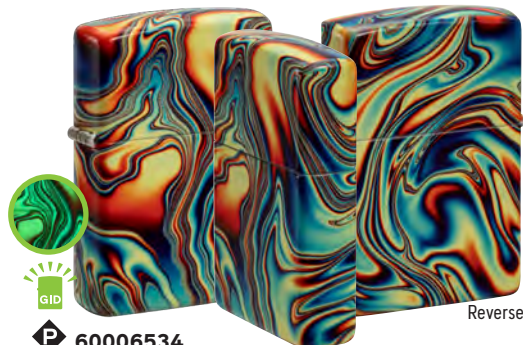

P 60006534
48612-000002
Glow-in-the-Dark Green
540 Color
€89.90