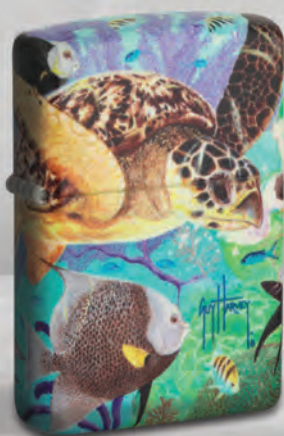

Artists

Luis Royo

P 60006600
48571-000002
Luis Royo
540 Matte
540 Color
€87.90

Royo