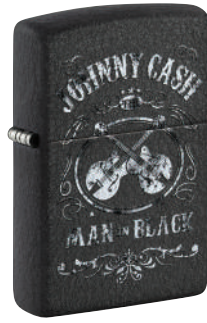

© 2024 John R. Cash Revocable Trust.
All Rights Reserved

E 60007096
48989-000002
Johnny Cash
Black Crackle®
Color Image
€67.90