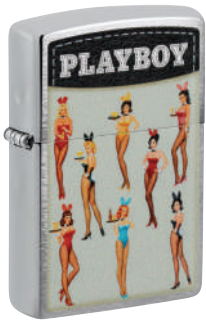

## Playboy

**E** 60006429  
48478-000002  
Playboy  
Brushed Chrome  
Color Image  
€57.90

© 2024 Playboy Enterprises International, Inc. Playboy and the Rabbit Head Design are trademarks of Playboy Enterprises International, Inc. and used under license by Zippo Manufacturing Company.