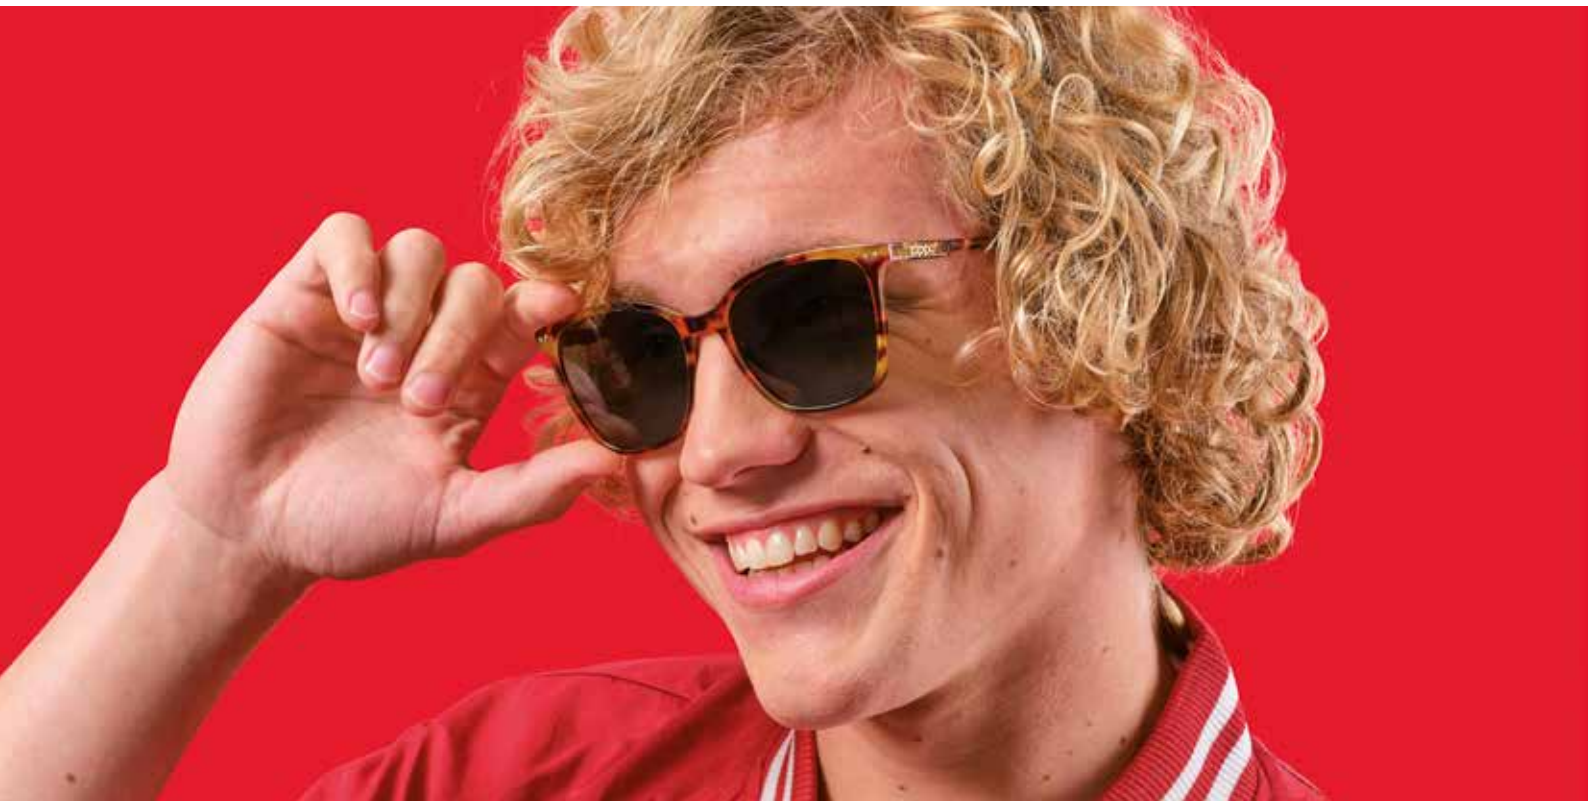

ZIPPO® SUNGLASSES

Further to the success experienced in the past, Zippo is renewing its sunglasses offer and proudly presents the new collection.

Zippo sunglasses convey its strong personality and are geared to the tastes of the younger generation, while at the same time maintaining their characteristic classic profile and strong appeal.

OB209-5

OB223-5

SOFT TOUCH

**SOFT
TOUCH**

These sunglasses with light blue lenses are suitable for all seasons, even in the dimmer sun conditions in winter time.

8 057717 115949
OB147-01

8 057717 115956
OB147-02