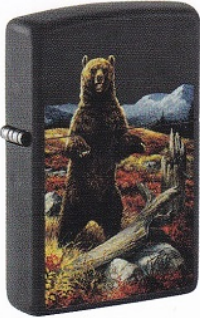

48597
Linda Picken
Black Matte
Color Image
$33.95
Picken