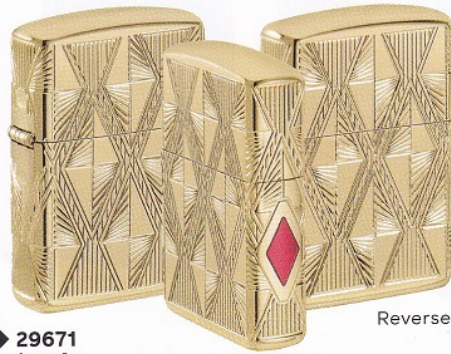

P 49812
High Polish Black
Photo Image 360°
\$48.95

Reverse

L 49702
High Polish Rose Gold
MultiCut/Crystal Attached
\$160.00

Reverse

48412
High Polish Chrome
Fusion
\$33.95

28530
High Polish Chrome
Color Image
\$31.95