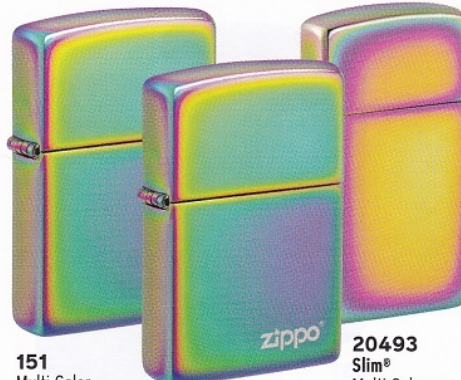

151
Multi Color
$29.95

151ZL
Multi Color
Laser Engrave
$35.95

20493
Slim®
Multi Color
$29.95