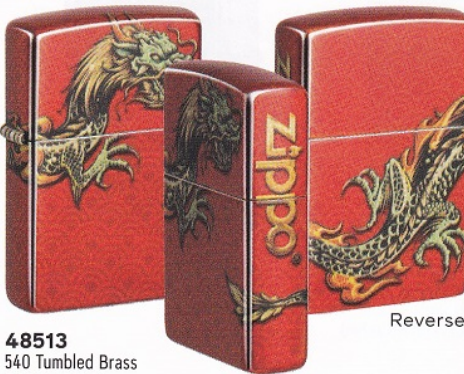

P 48513
540 Tumbled Brass
540 Fusion
$45.95