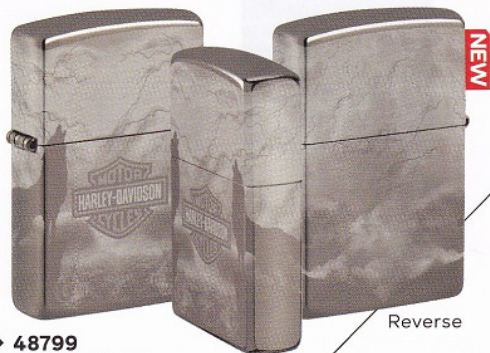

P 48799
Harley-Davidson®
Black Ice®
Photo Image 360°
$59.95

Reverse