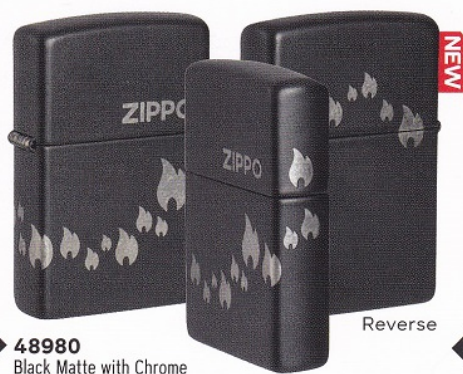

*Excludes Slim® and 1935 Replica cases. Single and Double Torch Butane inserts are also not compatible with Armor® cases.

Pipe Lighter Inserts

- Allows users to direct flame downward without scorching pipe
- Available in stainless-steel and gold-flashed finishes
- Limited availability. Contact your Zippo Sales Representative for details
- Refillable with Zippo lighter fuel

65846
Stainless Steel
Pipe Lighter Insert
\$16.95

65845
Gold Flashed
Pipe Lighter Insert
\$19.95

Lighter Insert Co-Packs

Pair a windproof lighter with a Zippo insert in a specialty gift box. Contact your Zippo Sales Representative for details.

Zippo Designs

P 48979
Black Matte with Chrome
Laser 360°
\$41.95

Reverse

P 48980
Black Matte with Chrome
Laser 360°
\$41.95

Reverse

P 48738
High Polish Black
Photo Image 360°
\$48.95

Reverse

L 48838
Armor®
High Polish Chrome
MultiCut
\$125.00