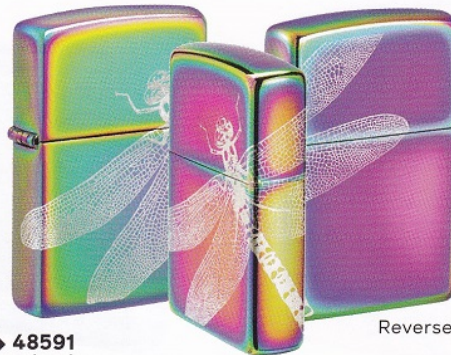

P 48591
Multi Color
Photo Image 360°
$48.95