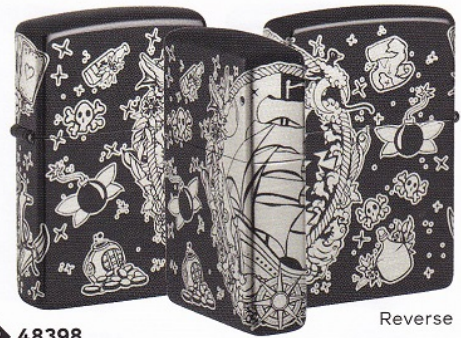

P **49532**
 540 Matte
 540 Color
\$43.95

Reverse

P **49355**
 540 Matte
 540 Color
\$43.95

Reverse

Nautical/Treasure Bound

P 49916
540 Matte
540 Color
\$43.95

Reverse

48120
Black Matte
Emblem Attached
\$48.95