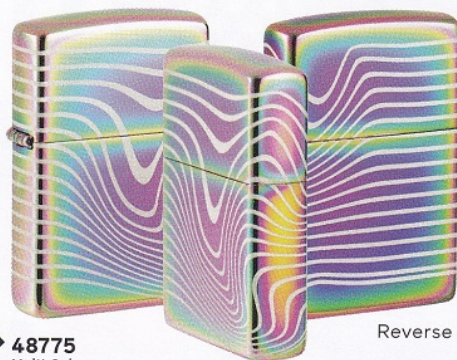

P 48775
Multi Color
Laser 360°
$44.95