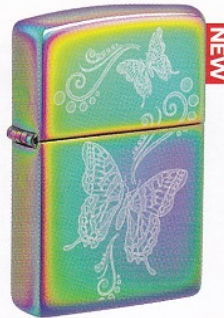

NEW
46125
Multi Color
Laser Fancy Fill
$38.95