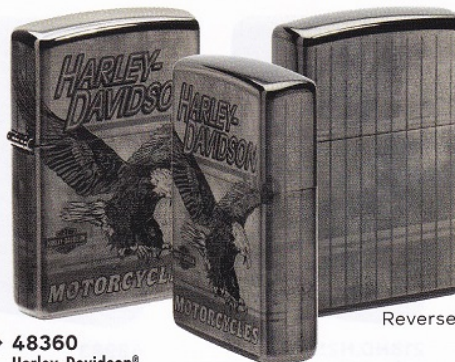

P 48360
Harley-Davidson®
High Polish Black
Photo Image 360°
$59.95

Reverse