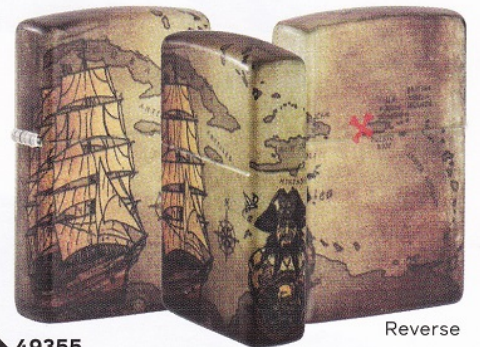

P **49355**
540 Matte
540 Color
$43.95

Reverse