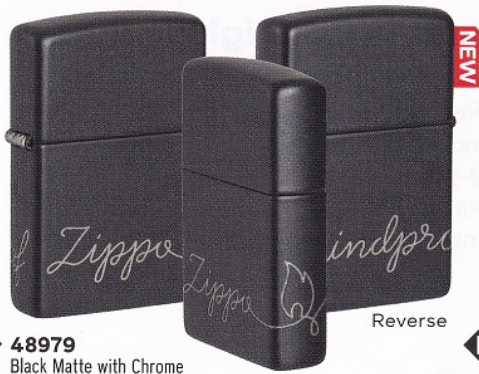

*Excludes Slim® and 1935 Replica cases. Single and Double Torch Butane inserts are also not compatible with Armor® cases.

Pipe Lighter Inserts

- Allows users to direct flame downward without scorching pipe
- Available in stainless-steel and gold-flashed finishes
- Limited availability. Contact your Zippo Sales Representative for details
- Refillable with Zippo lighter fuel

65846
Stainless Steel
Pipe Lighter Insert
\$16.95

65845
Gold Flashed
Pipe Lighter Insert
\$19.95

Lighter Insert Co-Packs

Pair a windproof lighter with a Zippo insert in a specialty gift box. Contact your Zippo Sales Representative for details.

Zippo Designs

P 48979
Black Matte with Chrome
Laser 360°
\$41.95

Reverse

P 48980
Black Matte with Chrome
Laser 360°
\$41.95

Reverse

P 48738
High Polish Black
Photo Image 360°
\$48.95

Reverse

L 48838
Armor®
High Polish Chrome
MultiCut
\$125.00