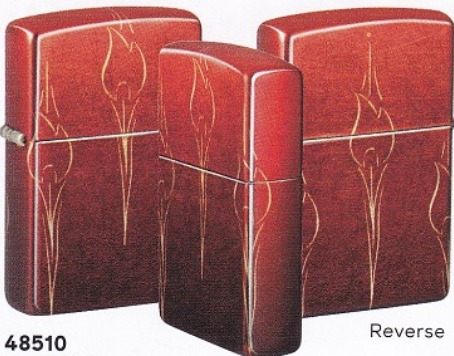

48417
Navy Matte
Color Image
\$31.95

P 48775
Multi Color
Laser 360°
\$44.95

49173
Armor®
Black Ice®
Deep Carve
\$60.95

48570
Armor®
High Polish Brass
Deep Carve
\$60.95

P 48510
540 Tumbled Brass
540 Fusion
\$45.95