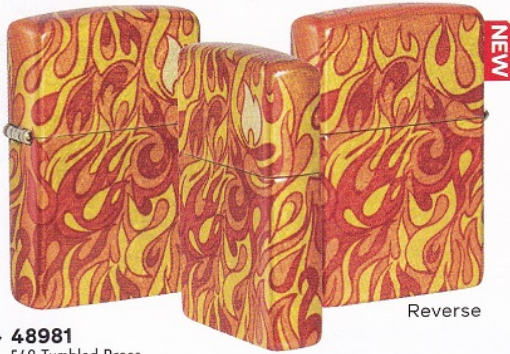

28994
Antique Brass
Stamped
\$35.95

362
Black Crackle®
Emblem Attached
\$41.95

29677
High Polish Brass
Auto Engrave
\$36.95

Zippo Designs

P 48981
540 Tumbled Brass
540 Fusion
\$45.95

Reverse

P 48982
540 Tumbled Chrome
540 Fusion
\$45.95