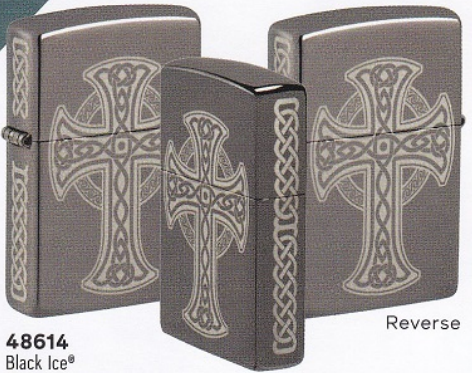

48614
Black Ice®
Laser Engrave
$54.95

Reverse