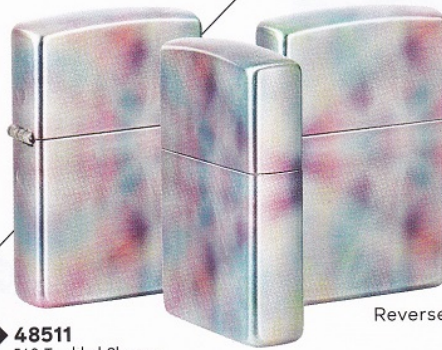

P 48511
540 Tumbled Chrome
540 Fusion
$45.95

Reverse