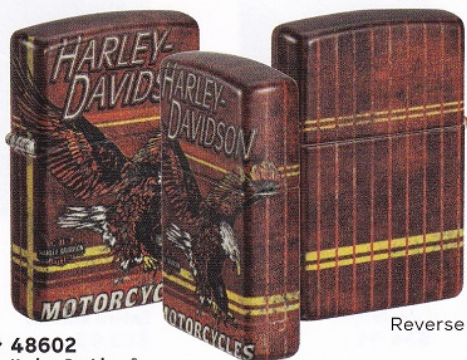

Harley-Davidson®

P 49469
Harley-Davidson®
High Polish Blue
Photo Image 360°
\$59.95

Reverse

P 48360
Harley-Davidson®
High Polish Black
Photo Image 360°
\$59.95

Reverse

P 48602
Harley-Davidson®
540 Matte
540 Color
\$54.95