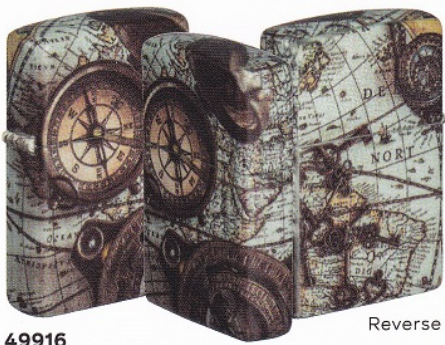

P **49532**
 540 Matte
 540 Color
\$43.95

Reverse

P **49355**
 540 Matte
 540 Color
\$43.95

Reverse

Nautical/Treasure Bound

P 49916
540 Matte
540 Color
\$43.95

Reverse

48120
Black Matte
Emblem Attached
\$48.95