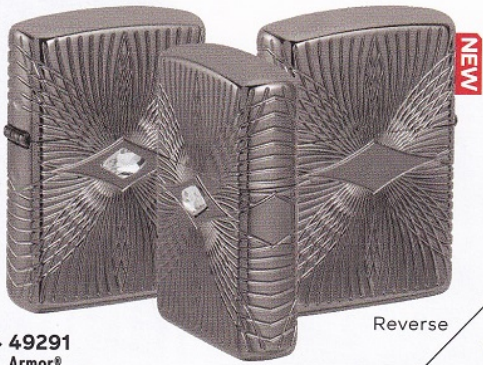

L 49290
Armor®
Antique Silver
MultiCut
$100.00

Patterns

L 49291
Armor®
Black Ice®
MultiCut/Crystal Attached
$100.00