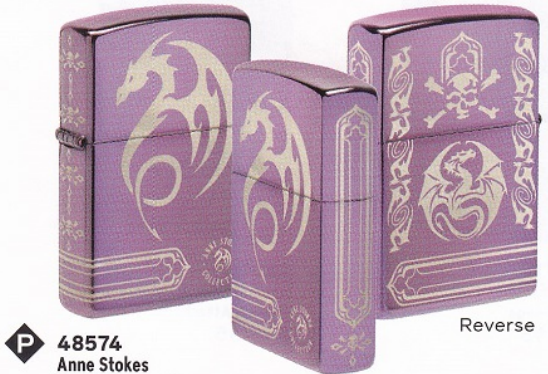

P 48574
Anne Stokes
High Polish Purple
Laser 360°
$49.95

©2024 Anne Stokes www.annestokes.com
Licensed by www.artaskagency.com