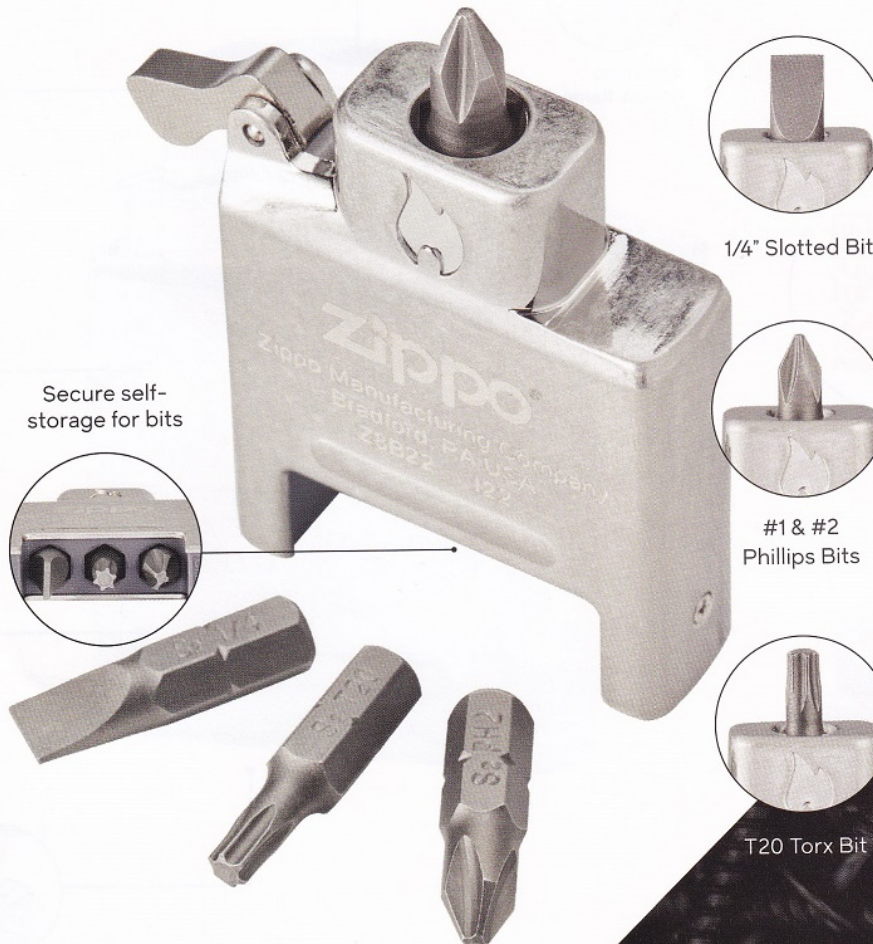

Accessory Lighter Inserts

Bit Safe Lighter Insert

The Bit Safe Lighter Insert packs a functional screwdriver into your favorite Zippo lighter case*, adding compact utility to your everyday carry. Remove the 4-in-1 insert from your classic Zippo windproof lighter case and quickly and easily swap between the onboard Phillips, flathead and Torx screwdriver bits for jobs on the go.

- Rugged construction and durable steel screwdriver bits
- Magnetic, hex-shaped bit holder
- Includes #1 Phillips, #2 Phillips, #2 Flat and T20 Torx heads
- Secure self-storage for bits not in use
- Famous Zippo "click"

*Excludes Slim® and 1935 Replica cases.

65701
Bit Safe
Lighter Insert
$14.95