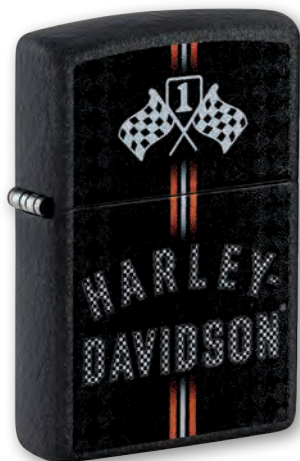

48558
Harley-Davidson®
€ 66,00