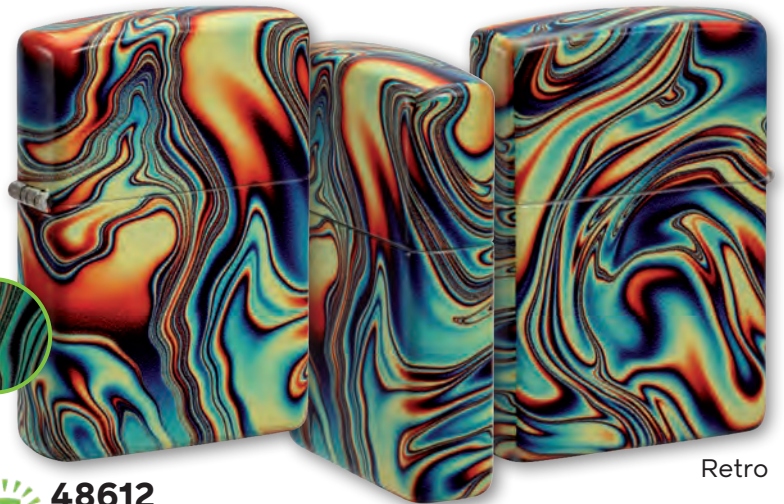

24011
Lucky Ace
€ 51,00

49796
Four Leaf Clover
€ 51,00

28432
8-Ball
€ 51,00

48605
Mermaid Zippo
€ 70,00

Retro

48580
Sunglasses Woman
€ 51,00

48612
Colorful Swirl Pattern
Glow-in-the-Dark Green
€ 78,00

Retro