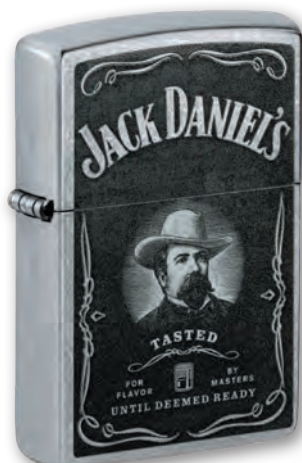

RUNNING CHANGE:

Effective April 2024, the Old No. 7 icon on certain Jack Daniel's® designs (49281, 24779, 48284) will move below the lighter's lid line. This adjustment will supersede current versions once existing stock is depleted. Emblem designs will not be affected, and all part numbers will remain the same.

48284
Jack Daniel's®
€ 48,00

24779
Jack Daniel's®
€ 48,00

250JD.427
Jack Daniel's®
PLACCA
€ 84,00

49281
Jack Daniel's®
A RILIEVO
€ 74,00

48748
Jack Daniel's®
€ 48,00

©2024 H-D or its affiliates.
 HARLEY-DAVIDSON, HARLEY, H-D, and
 the Bar and Shield Logo are among
 the trademarks of HARLEY-DAVIDSON
 MOTOR COMPANY. Zippo is a licensee
 of Harley-Davidson Motor Company.

48799
 Harley-Davidson®
 € 96,00

Retro

200HD.H252
 Harley-Davidson®
 € 56,00

200HD.H284
 Harley-Davidson®
 PLACCA
 € 86,00

48604
 Harley-Davidson®
 € 54,00

49660
 Harley-Davidson®
 € 60,00

49044
 Harley-Davidson®
 € 78,00

20230
 Harley-Davidson®
 PLACCA
 € 74,00

©2024 H-D or its affiliates.
 HARLEY-DAVIDSON, HARLEY, H-D, and
 the Bar and Shield Logo are among
 the trademarks of HARLEY-DAVIDSON
 MOTOR COMPANY. Zippo is a licensee
 of Harley-Davidson Motor Company.