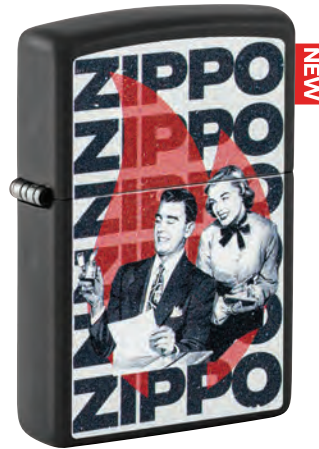

NEW

46472 • € 44,00
Diagonal Weave
Color Image

NEW

46473 • € 44,00
Black Matte
Color Image

NEW

46474 • € 44,00
White Matte
Color Image

NEW

46475 • € 44,00
Black Matte
Color Image

NEW

46476 • € 44,00
Black Matte
Color Image

NEW

46477 • € 36,00
Brushed Chrome
Laser Engrave

NEW

46478 • € 44,00
Black Matte
Laser Engrave

2024 Inflation Fighter

46479 • € 40,00
Brushed Chrome
Auto Two-Tone