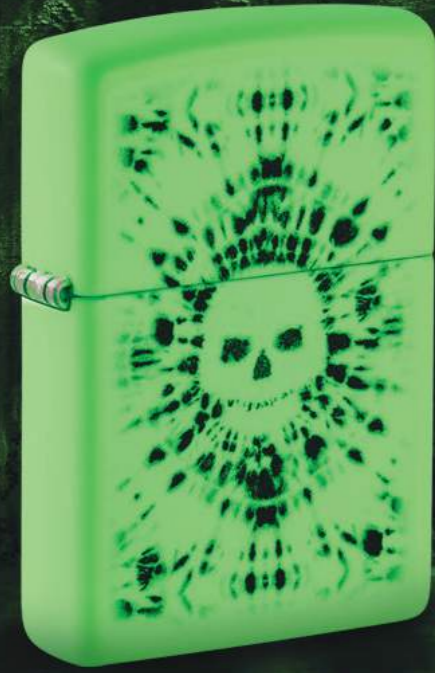

## Nostalgia

**P** 60007264  
46330-000002  
Sunflower  
Color Image  
€57.90

## Playboy

Available in select countries. Some restrictions apply.

**P** 60007215  
46219-000002  
Playboy  
High Polish Brass  
Laser Fancy Fill  
€84.90

© 2024 Playboy Enterprises International, Inc. Playboy and the Rabbit Head Design are trademarks of Playboy Enterprises International, Inc. and used under license by Zippo Manufacturing Company.

## Horror and Goth

**60007219**  
46289-000002  
Glow-in-the-Dark Green  
Color Image  
€67.90

**60007273**  
46345-000002  
High Polish Black  
Photo Image  
€72.90

**60007274**  
46346-000002  
Black Matte  
Color Image  
€57.90