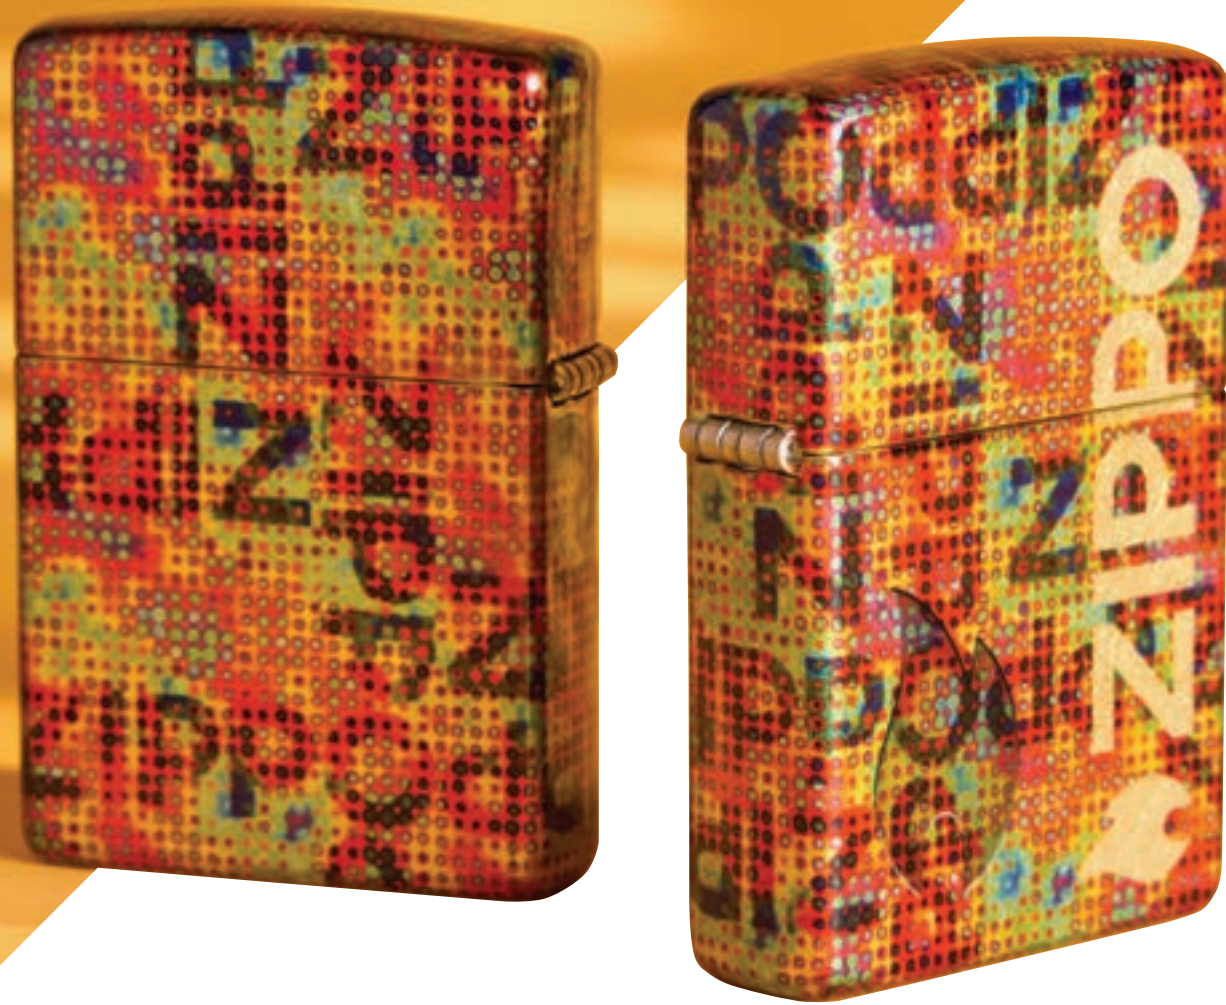

P 46389
540 Tumbled Brass
Lustre/540 Fusion
$53.95

Reverse