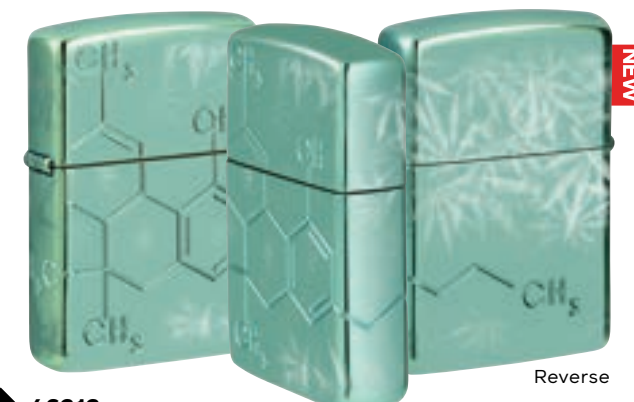

Cannabis Designs

46253
Glow-in-the-Dark Green
540 Color
\$48.95

46231
Sunflower
Color Image
\$31.95

46266
Black Matte
Black Light
\$35.95

46303
Armor®
High Polish Chrome
MultiCut/Epoxy Fill
\$120.00

46269
Lurid
Iced
\$37.95