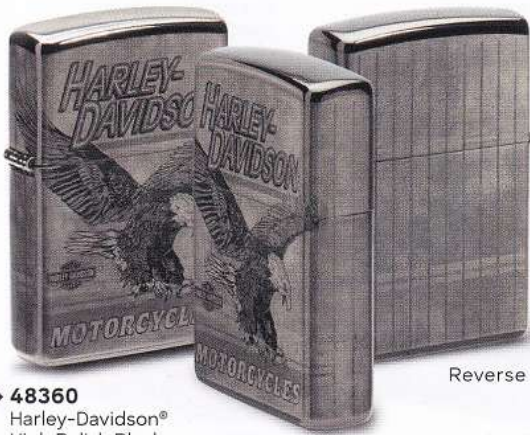

20230
Harley-Davidson®
Street Chrome
Emblem Attached
\$44.95

200HD.H231
Harley-Davidson®
Brushed Chrome
Emblem Attached
\$52.95

200HD.H284
Harley-Davidson®
Brushed Chrome
Emblem Attached
\$53.95

24025
Harley-Davidson®
Satin Chrome
Color Image
\$33.95