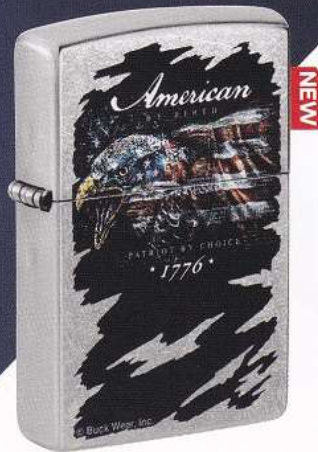

49632
Multi Color
Auto Engrave
\$34.95

49534
540 Matte
540 Color
\$41.95

Reverse

49398
Brushed Brass
Color Image
\$31.95

49441
Iridescent
Color Image
\$31.95

49804
540 Matte
540 Color
\$41.95

Reverse

49240
High Polish Brass
Fusion
\$36.95

49569
Tumbled Brass
Stamped
\$33.95

JUMP
BUILD
SPARK UP
RACE
EXPLORE WITH CONFIDENCE
FOCUS
FIRE
HIKE
CLIMB
GAME
GRILL
DANCE
DIVE
SKI
WALK
CYCLE
BALL
RUN
SURF
SKATE
RACE
DRINK
FISH
PLUNGE
ROCK OUT
COOK
SUPPORT
CAMP
EXPLORE
CATCH

Americana

48633
Buck Wear
Street Chrome
Color Image
\$26.95

48634
Buck Wear
Black Matte
Color Image
\$31.95

Buck Wear

Introducing Buck Wear – an apparel company that brings together pride, patriotism and a love of the outdoors with each of their products. Choose between two of Buck Wear's most popular designs replicated with Zippo's Color Image process: the Street Chrome model features an eagle among the words "American by birth, Patriot by choice," while the Black Matte lighter honors America's heroes with a multi-striped flag.