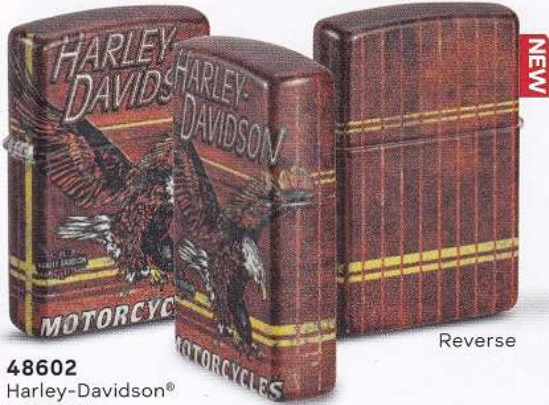

BL **NEW**
48514
Black Matte
Black Light
\$33.95

Harley-Davidson®

©2023 H-D or its affiliates. HARLEY-DAVIDSON, HARLEY, H-D, and the Bar and Shield Logo are among the trademarks of H-D U.S.A., LLC. Zippo is a licensee of Harley-Davidson Motor Company.