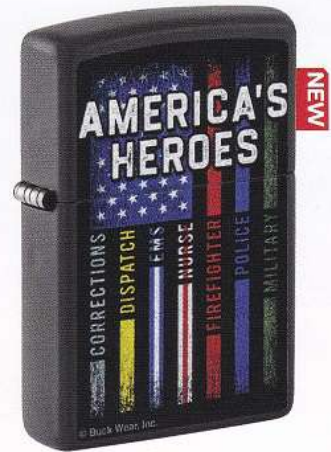

49569
Tumbled Brass
Stamped
\$33.95

JUMP
BUILD
SPARK UP
RACE
EXPLORE WITH CONFIDENCE
FOCUS
FIRE
HIKE
CLIMB
GAME
GRILL
DANCE
DIVE
SKI
WALK
CYCLE
BALL
RUN
SURF
SKATE
RACE
DRINK
FISH
PLUNGE
ROCK OUT
COOK
SUPPORT
CAMP
EXPLORE
CATCH

Americana

48633
Buck Wear
Street Chrome
Color Image
\$26.95

48634
Buck Wear
Black Matte
Color Image
\$31.95

Buck Wear

Introducing Buck Wear – an apparel company that brings together pride, patriotism and a love of the outdoors with each of their products. Choose between two of Buck Wear's most popular designs replicated with Zippo's Color Image process: the Street Chrome model features an eagle among the words "American by birth, Patriot by choice," while the Black Matte lighter honors America's heroes with a multi-striped flag.