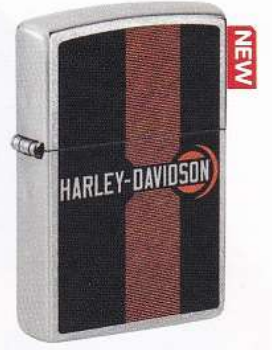

48604
Harley-Davidson®
Street Chrome
Color Image
$31.95