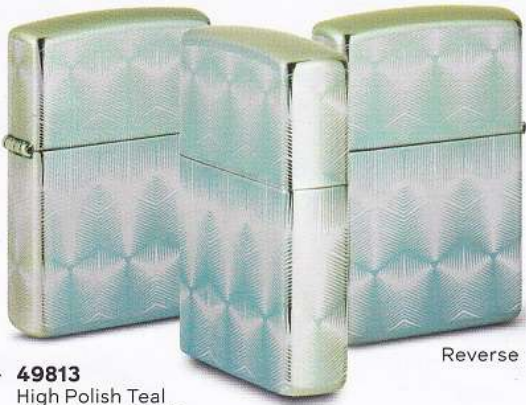

Reverse

49173
Armor®
Black Ice®
Deep Carve
\$57.95

49021
Armor®
Black Ice®
Deep Carve
\$57.95

29989
Black Matte
Color Image
\$27.95

49812
High Polish Black
Photo Image 360°
\$46.95

Reverse

Patterns

P 49813
High Polish Teal
Photo Image 360°
\$46.95