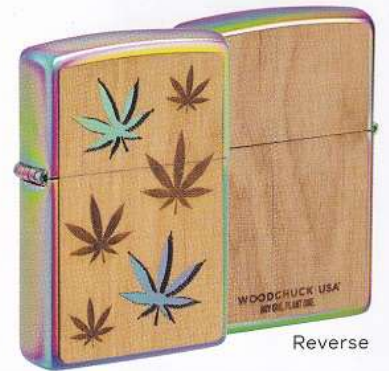

Reverse

28987
Iron Stone
Color Image
\$59.95

Cannabis Designs

49185
Iridescent
Laser Engrave
\$29.95

49241
High Polish Chrome
Color Image
\$31.95

49790
Purple Matte
Texture Print
\$36.95

29903
Multi Color
Alder Wood Emblem Attached
\$60.95