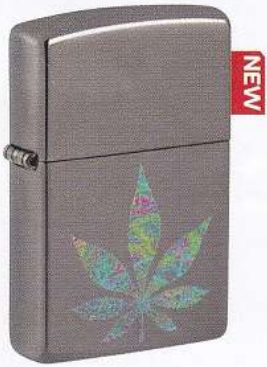

29730
White Matte
Color Image
\$29.95

29727
High Polish Chrome
Fusion
\$33.95

29587
Brushed Chrome
Auto Engrave
\$24.95

49142
High Polish Green
Laser Engrave
\$34.95

Cannabis Designs

48578
Black Ice®
Color Image
\$36.95