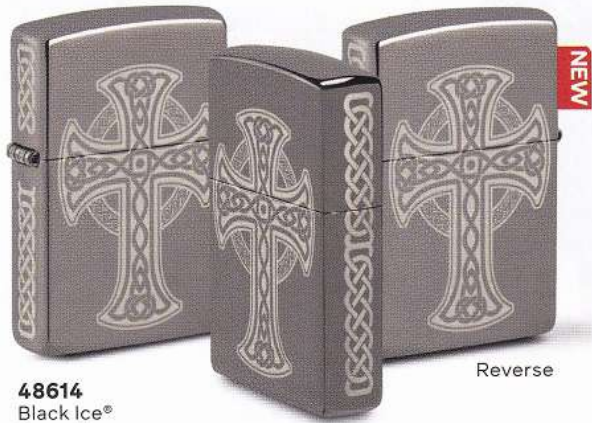

29412
Satin Chrome
Auto Two-Tone
\$25.95

BL **49698**
Black Matte
Black Light
\$33.95

Gaming

49114
Navy Matte
Color Image
\$29.95

Spiritual

48614
Black Ice®
Laser Engrave
\$46.95

Reverse

49160
Armor®
Antique Silver
MultiCut
\$130.00