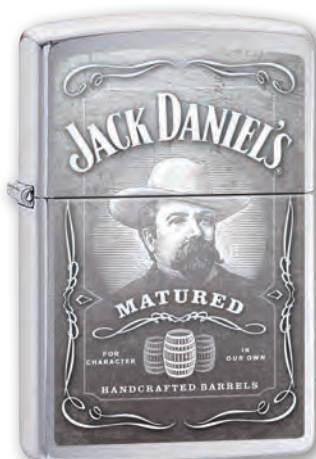

Jack Daniel's®
€ 46,00

**24779**

Jack Daniel's®
€ 44,00

**49281**

Jack Daniel's®
€ 68,00

**250JD-427**

Jack Daniel's®
PLACCA
€ 84,00

**14N044**

Jack Daniel's®
€ 48,00

**12F031**

Jack Daniel's®
€ 42,00

**49833**

Jack Daniel's®
€ 50,00

49321
Jack Daniel's®
€ 58,00

Retro

49320
Jack Daniel's®
Black Ice®
€ 84,00

JACK DANIEL'S and OLD NO. 7 are registered trademarks used under license to Zippo Manufacturing Company.
© 2023, Jack Daniel's - All Rights Reserved.
Your friends at Jack Daniel's remind you to drink responsibly.
For sale to adults of legal drinking age.