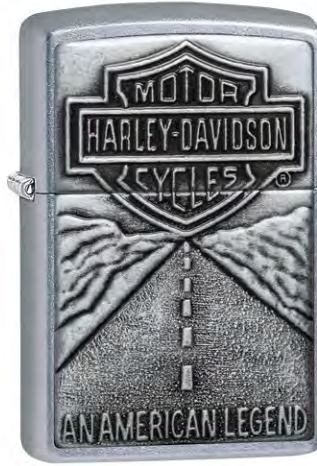

20229
Street Chrome
Emblem Attached