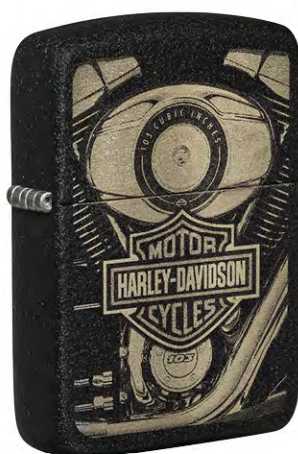

ZIPPO

2022 Harley-Davidson®
Collection

2022 Collectible

Nothing makes an entrance like a Harley® Motorcycle, and Zippo's 2022 Harley-Davidson® Collectible is just as hard to miss. The Armor® High Polish Chrome Lighter features the iconic bar-and-shield logo front and center using our 360 MultiCut process. The deep, intricate design continues on both sides and around to the back, where you'll find the classic Willie G skull surrounded by black epoxy. This luxury showpiece is perfect for Zippo and Harley-Davidson® fans alike and is prominently laser-engraved as the 2022 Collectible.

49829
 High Polish Chrome
 Double Lustre

49826
 Black Matte
 Laser Engrave

49656
Street Chrome
Laser Engrave/ Color Image

49658
Street Chrome
Color Image

49660
Satin Chrome
Lustre

49196
Black Matte
Texture Print

49197
Black Matte
Laser Engrave

49466
Brown
Color Image

49465
White Matte
Color Image

49468
1941 Replica
Black Crackle®
Photo Image

29159
High Polish Chrome
Fusion

29739
High Polish Chrome
Color Image

49464
Chrome Arch
Auto Two Tone