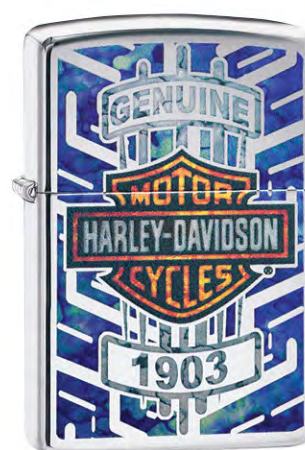

ZIPPO

2022 Harley-Davidson®
Collection

2022 Collectible

Nothing makes an entrance like a Harley® Motorcycle, and Zippo's 2022 Harley-Davidson® Collectible is just as hard to miss. The Armor® High Polish Chrome Lighter features the iconic bar-and-shield logo front and center using our 360 MultiCut process. The deep, intricate design continues on both sides and around to the back, where you'll find the classic Willie G skull surrounded by black epoxy. This luxury showpiece is perfect for Zippo and Harley-Davidson® fans alike and is prominently laser-engraved as the 2022 Collectible.

49197
Black Matte
Laser Engrave

49466
Brown
Color Image

49465
White Matte
Color Image

49468
1941 Replica
Black Crackle®
Photo Image

29159
High Polish Chrome
Fusion

29739
High Polish Chrome
Color Image

49464
Chrome Arch
Auto Two Tone

49467
Mercury Glass
Laser Engrave

200HD.H284
Brushed Chrome
Emblem Attached

20229
Street Chrome
Emblem Attached

29822
Gray
Emblem Attached

20230
Street Chrome
Emblem Attached

49175
Street Chrome
Emblem Attached

200HD.H231
Brushed Chrome
Emblem Attached

HDPBK
H-D® Lighter Pouch
with Loop
Black

29266
Street Chrome
Emblem Attached

200HD.H252
Brushed Chrome
Color Image

218HD.H252
Black Matte
Color Image

49174
Black Matte
Color Image