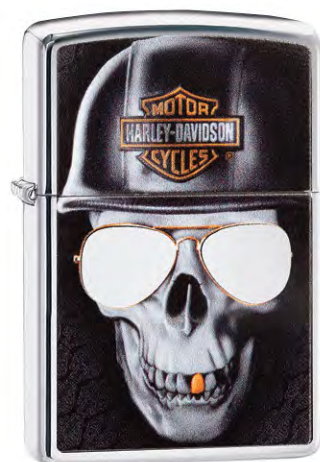

ZIPPO

2022 Harley-Davidson®
Collection

2022 Collectible

Nothing makes an entrance like a Harley® Motorcycle, and Zippo's 2022 Harley-Davidson® Collectible is just as hard to miss. The Armor® High Polish Chrome Lighter features the iconic bar-and-shield logo front and center using our 360 MultiCut process. The deep, intricate design continues on both sides and around to the back, where you'll find the classic Willie G skull surrounded by black epoxy. This luxury showpiece is perfect for Zippo and Harley-Davidson® fans alike and is prominently laser-engraved as the 2022 Collectible.

49197
Black Matte
Laser Engrave

49466
Brown
Color Image

49465
White Matte
Color Image

49468
1941 Replica
Black Crackle®
Photo Image

29159
High Polish Chrome
Fusion

29739
High Polish Chrome
Color Image

49464
Chrome Arch
Auto Two Tone

200HD.H231
Brushed Chrome
Emblem Attached

HDPBK
H-D® Lighter Pouch
with Loop
Black

29266
Street Chrome
Emblem Attached

200HD.H252
Brushed Chrome
Color Image

218HD.H252
Black Matte
Color Image

49174
Black Matte
Color Image