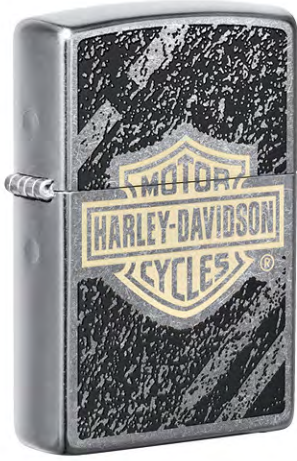

ZIPPO

2022 Harley-Davidson®
Collection

2022 Collectible

Nothing makes an entrance like a Harley® Motorcycle, and Zippo's 2022 Harley-Davidson® Collectible is just as hard to miss. The Armor® High Polish Chrome Lighter features the iconic bar-and-shield logo front and center using our 360 MultiCut process. The deep, intricate design continues on both sides and around to the back, where you'll find the classic Willie G skull surrounded by black epoxy. This luxury showpiece is perfect for Zippo and Harley-Davidson® fans alike and is prominently laser-engraved as the 2022 Collectible.

This Collectible is only available to order in 2022, so don't hesitate to add it to your display.

49814
 Armor®
 High Polish Chrome
 MultiCut/ Epoxy Inlay

NEW FOR 2022

49828
 Brushed Chrome
 Lustre/ Color Image

49829
 High Polish Chrome
 Double Lustre

49826
 Black Matte
 Laser Engrave

49656
Street Chrome
Laser Engrave/ Color Image

49658
Street Chrome
Color Image

49660
Satin Chrome
Lustre

49196
Black Matte
Texture Print

49197
Black Matte
Laser Engrave

49466
Brown
Color Image

49465
White Matte
Color Image

49468
1941 Replica
Black Crackle®
Photo Image

29159
High Polish Chrome
Fusion

29739
High Polish Chrome
Color Image

49464
Chrome Arch
Auto Two Tone