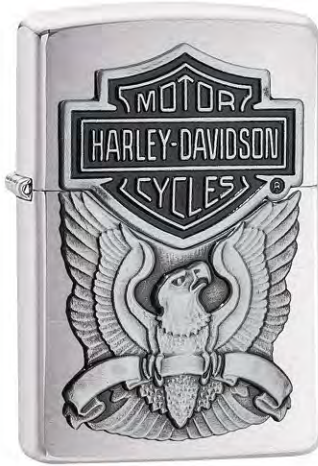

200HD.H284
Brushed Chrome
Emblem Attached