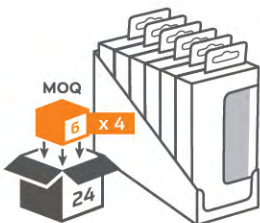

LED indicator lights

5V1A USB charging port

40145*

HeatBank® 3
Black
Laser Engrave
* While Supplies Last

40146*

HeatBank® 3
Black
Color Image
* While Supplies Last

US and Canada Only
Harley-Davidson®
Refillable Hand Warmer