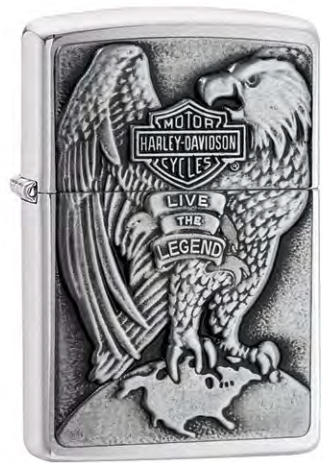

ZIPPO

2022 Harley-Davidson®
Collection

2022 Collectible

Nothing makes an entrance like a Harley® Motorcycle, and Zippo's 2022 Harley-Davidson® Collectible is just as hard to miss. The Armor® High Polish Chrome Lighter features the iconic bar-and-shield logo front and center using our 360 MultiCut process. The deep, intricate design continues on both sides and around to the back, where you'll find the classic Willie G skull surrounded by black epoxy. This luxury showpiece is perfect for Zippo and Harley-Davidson® fans alike and is prominently laser-engraved as the 2022 Collectible.

49197
Black Matte
Laser Engrave

49466
Brown
Color Image

49465
White Matte
Color Image

49468
1941 Replica
Black Crackle®
Photo Image

29159
High Polish Chrome
Fusion

29739
High Polish Chrome
Color Image

49464
Chrome Arch
Auto Two Tone

49467
Mercury Glass
Laser Engrave

200HD.H284
Brushed Chrome
Emblem Attached

20229
Street Chrome
Emblem Attached

29822
Gray
Emblem Attached

20230
Street Chrome
Emblem Attached

49175
Street Chrome
Emblem Attached

200HD.H231
Brushed Chrome
Emblem Attached

HDPBK
H-D® Lighter Pouch
with Loop
Black

29266
Street Chrome
Emblem Attached

200HD.H252
Brushed Chrome
Color Image

218HD.H252
Black Matte
Color Image

49174
Black Matte
Color Image