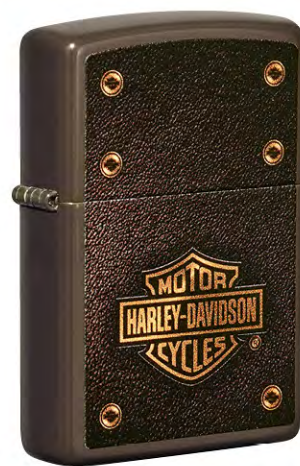

ZIPPO

2022 Harley-Davidson®
Collection

2022 Collectible

Nothing makes an entrance like a Harley® Motorcycle, and Zippo's 2022 Harley-Davidson® Collectible is just as hard to miss. The Armor® High Polish Chrome Lighter features the iconic bar-and-shield logo front and center using our 360 MultiCut process. The deep, intricate design continues on both sides and around to the back, where you'll find the classic Willie G skull surrounded by black epoxy. This luxury showpiece is perfect for Zippo and Harley-Davidson® fans alike and is prominently laser-engraved as the 2022 Collectible.

49829
 High Polish Chrome
 Double Lustre

49826
 Black Matte
 Laser Engrave

49656
Street Chrome
Laser Engrave/ Color Image

49658
Street Chrome
Color Image

49660
Satin Chrome
Lustre

49196
Black Matte
Texture Print

49197
Black Matte
Laser Engrave

49466
Brown
Color Image

49465
White Matte
Color Image

49468
1941 Replica
Black Crackle®
Photo Image

29159
High Polish Chrome
Fusion

29739
High Polish Chrome
Color Image

49464
Chrome Arch
Auto Two Tone