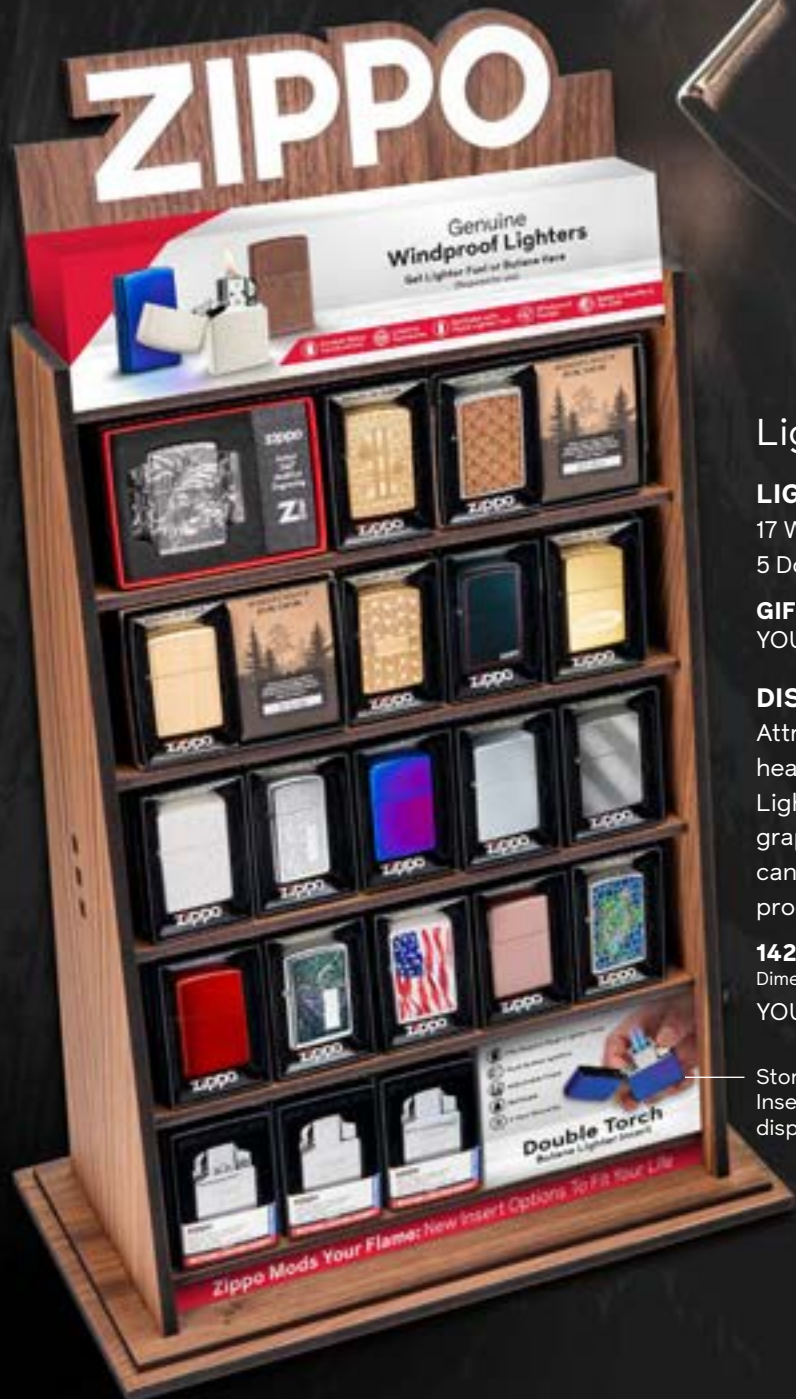

Windproof Lighters

Butane Inserts & Fuel

Lighter Pre-Pack & Display

LIGHTER PRE-PACK

17 Windproof Lighters (1 of each design - displayed on page 9)
5 Double Torch Butane Inserts

GIFTCHANNELPPK21

YOUR COST: $698.85

DISPLAY

Attractive natural wood display with bold acrylic header conveniently showcases Zippos Windproof Lighters on five shelves, two deep. Removable graphic panels communicate product details and can be updated seasonally to introduce the latest product offerings.

142912

Dimensions: 15.3" x 8.25" x 26"

YOUR COST: $80.00 (Not for resale)

Store 4 Butane Inserts behind the display graphic