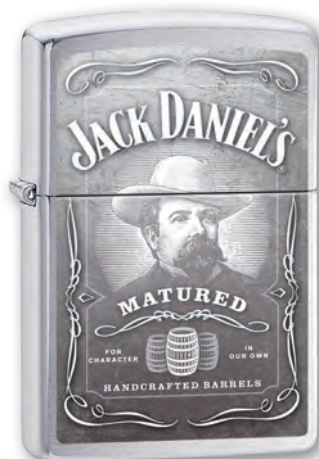

Retro

**49805**   
Compass - Glow  
€ 74,00

JACK DANIEL'S and OLD NO. 7 are registered trademarks used under license to Zippo Manufacturing Company.  
 © 2022, Jack Daniel's - All Rights Reserved.  
 Your friends at Jack Daniel's remind you to drink responsibly.  
 For sale to adults of legal drinking age.

**29285**  
 Jack Daniel's®  
 € 46,00

**250JD-427**  
 Jack Daniel's®  
 PLACCA  
 € 74,00

VERNICE  
 A RILIEVO

**49281**  
 Jack Daniel's®  
 € 66,00

**14N044**  
 Jack Daniel's®  
 € 46,00

**49321**  
 Jack Daniel's®  
 € 56,00

**24779**  
 Jack Daniel's®  
 € 44,00

**12F031**  
 Jack Daniel's®  
 € 40,00

## ZIPPO®

©2022 H-D or its affiliates.  
 HARLEY-DAVIDSON, HARLEY, H-D,  
 and the Bar and Shield Logo are among  
 the trademarks of H-D U.S.A., LLC.  
 Zippo is a licensee of Harley-Davidson  
 Motor Company.