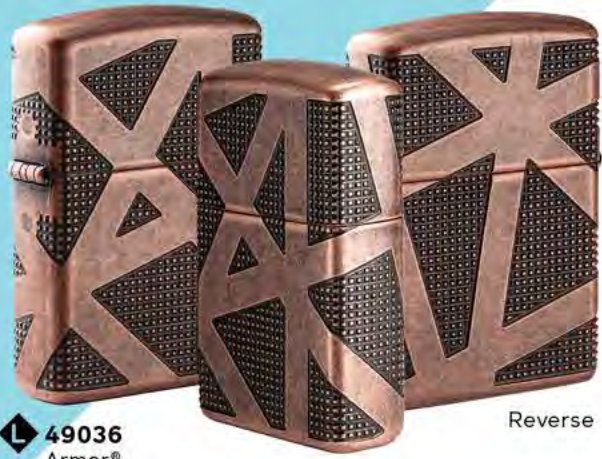

Patterns

49036
Armor®
Antique Copper
MultiCut
$149.95

Reverse