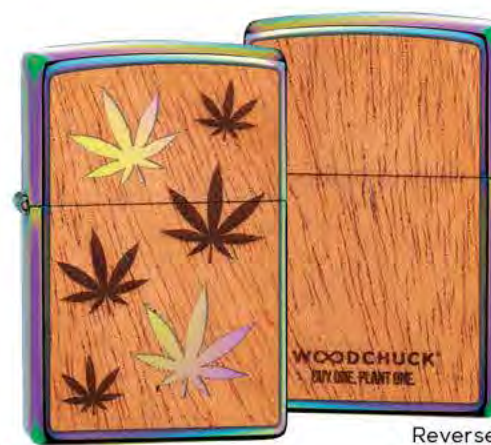

29903
Multi Color
Mahogany Emblem Attached
$99.95

Reverse