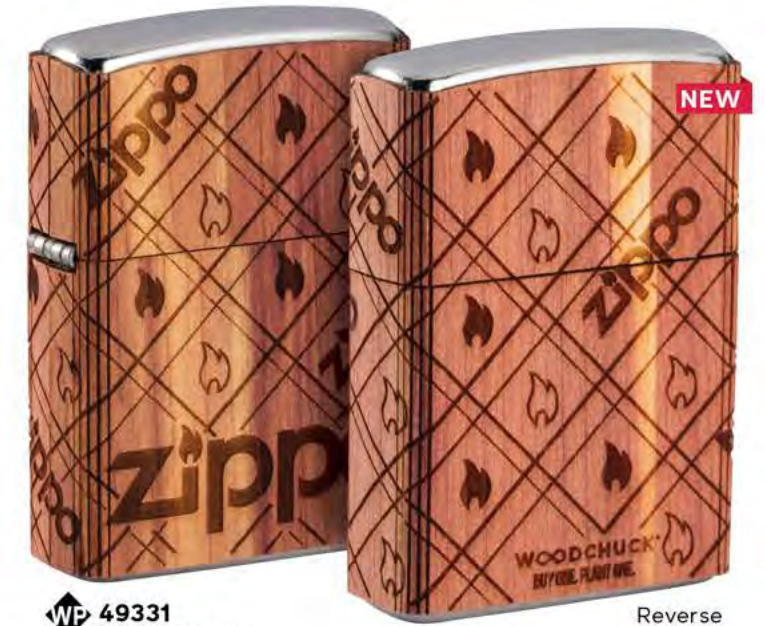

Reverse

49331
Street Chrome
Cedar Emblem Attached
$89.95