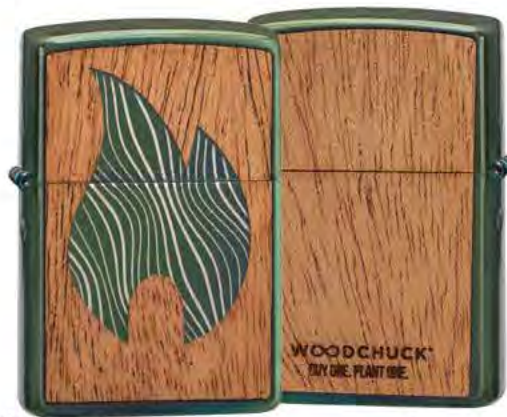

49416
High Polish Teal
Color Image
\$69.95

49417
Black Ice®
Color Image
\$59.95

P 49357
540 White Matte
540 Color
\$69.95

Reverse

Zippo Designs

W 29901
Brushed Brass
Mahogany Emblem Attached
\$89.95

Reverse