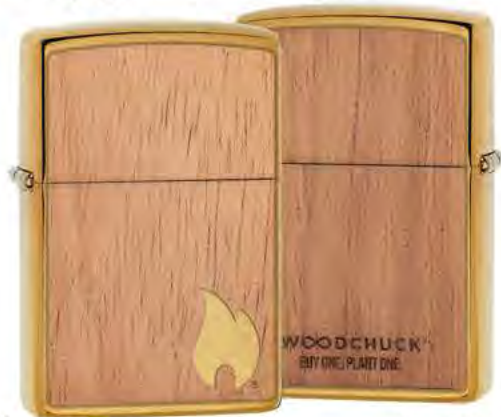

49416
High Polish Teal
Color Image
\$69.95

49417
Black Ice®
Color Image
\$59.95

P 49357
540 White Matte
540 Color
\$69.95

Reverse

Zippo Designs

W 29901
Brushed Brass
Mahogany Emblem Attached
\$89.95

Reverse