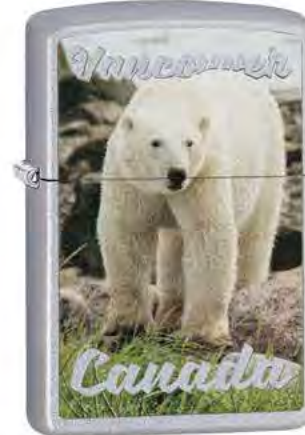

67674
Brushed Chrome
Color Image
\$44.95

61653
High Polish Chrome
Auto Engrave
\$44.95

91953
Satin Chrome
Color Image
\$39.95

91960
Satin Chrome
Color Image
\$39.95

91946
Satin Chrome
Color Image
\$39.95

91922
Satin Chrome
Color Image
\$39.95