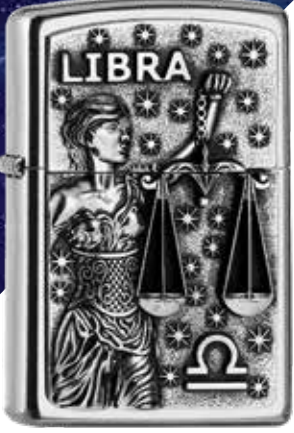

60.004.599 | 55,00 €
29823
 #150 - Black Ice®
 Iced

Zodiac

2.006.506 | 55,00 €
#207 – Street Chrome Emblem Attached

2.006.508 | 55,00 €
#207 – Street Chrome Emblem Attached

2.006.500 | 55,00€
#207 – Street Chrome Emblem Attached

2.006.507 | 55,00 €
#207 – Street Chrome Emblem Attached

2.006.501 | 55,00 €
#207 – Street Chrome Emblem Attached

2.006.503 | 55,00 €
#207 – Street Chrome Emblem Attached

2.006.504 | 55,00 €
#207 – Street Chrome Emblem Attached

2.006.497 | 55,00 €
#207 – Street Chrome Emblem Attached

2.006.499 | 55,00 €
#207 – Street Chrome Emblem Attached

2.006.502 | 55,00 €
#207 – Street Chrome Emblem Attached

2.006.498 | 55,00 €
#207 – Street Chrome Emblem Attached

2.006.505 | 55,00 €
#207 – Street Chrome Emblem Attached

Recommended Public Price

Recommended Public Price

Spiritual

P 60.005.340 | 79,95 €
#24747 – High Polish Purple
Laser 360°

Reverse

2.007.123 | 69,95 €
#250 – High Polish Chrome
Emblem Attached