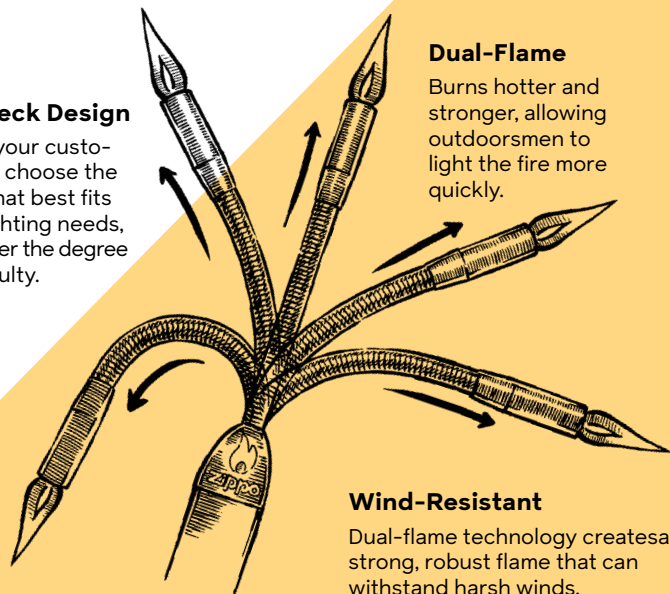

Grills, lanterns, tiki torches and fireplaces all require a certain degree of precision when being lit. And that's where the Flex Neck Utility Lighter comes in.

It's slim, powerful nozzle easily fits into the openings on most grills and lanterns, and with wind-resistant dual-flame technology, it's ideal for any outdoor setting.

Wind-resistant dual-flame technology, flexible extended neck, topped by a slim, powerful nozzle, easily fits all lighting openings.

Flex Neck Lighter comes unfilled

Flex Neck Design

Allows your customers to choose the angle that best fits their lighting needs, no matter the degree of difficulty.