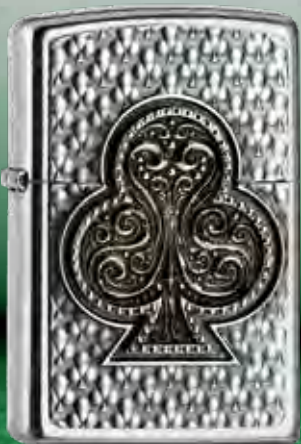

60.005.242 | 49,95 €
49113
#207 - Street Chrome
Lustre

2.006.481 | 59,95 €
#207 - Street Chrome
Emblem Attached

2.006.480 | 59,95 €
#207 - Street Chrome
Emblem Attached

2.006.479 | 59,95 €
#207 - Street Chrome
Emblem Attached

62.006.482 | 59,95 €
#207 - Street Chrome
Emblem Attached

Recommended Public Price

Recommended Public Price

Love

60.005.424 | 39,95 €
#207 - Street Chrome
Color Image

60.004.437 | 42,95 €
#205 - Satin Chrome
Laser/Auto Engrave

2.006.518 | 69,95 €
#250 - High Polish Chrome
Emblem Attached

60.005.115 | 49,95 €
#218 - Black Matte
Color Image

60.004.548 | 46,95 €
#214 - White Matte
Color Image

2.006.888 | 49,95 €
#200 - Brushed Chrome
Emblem Attached