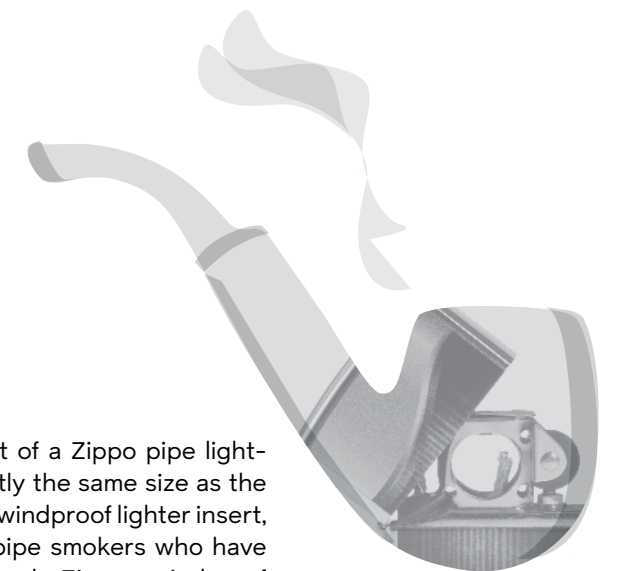

The insert of a Zippo pipe lighter is exactly the same size as the standard windproof lighter insert, allowing pipe smokers who have a treasured Zippo windproof lighter the option of replacing the insert to continue carrying the favorite case.