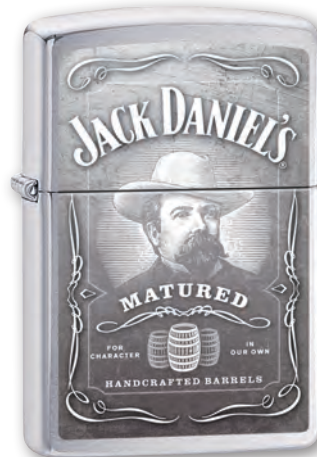

©2021 H-D or its affiliates.  
 HARLEY-DAVIDSON, HARLEY,  
 H-D, and the Bar and Shield Logo  
 are among the trademarks  
 of H-D U.S.A., LLC.  
 Zippo is a licensee  
 of Harley-Davidson  
 Motor Company.

Vernice a rilievo

**29266**  
 Harley-Davidson®  
 PLACCA  
 € 90,00

**29822**  
 Harley-Davidson®  
 PLACCA  
 € 78,00

**24025**  
 Harley-Davidson®  
 Carbon Fiber  
 € 46,00

**49196**  
 Harley-Davidson®  
 Texture Print  
 € 66,00

**24779**  
Jack Daniel's®  
€ 42,00

**14N044**  
Jack Daniel's®  
€ 44,00

**12F031**  
Jack Daniel's®  
€ 40,00

JACK DANIEL'S and OLD NO. 7  
are registered trademarks  
used under license to Zippo Manufacturing Company.  
© 2021, Jack Daniel's - All Rights Reserved.  
Your friends at Jack Daniel's remind you to drink responsibly.  
For sale to adults of legal drinking age.

**29285**  
Jack Daniel's®  
€ 44,00

**29757**  
Jack Daniel's®  
€ 44,00

**250JD-427**  
Jack Daniel's®  
PLACCA  
€ 72,00

 **49040**  
Armor®  
Jack Daniel's®  
€ 106,00

**13**  
Argento  
Silver Sterling  
Satinato