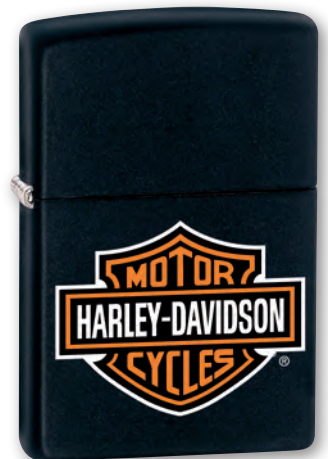

**49466**  
Harley-Davidson®  
Brown  
€ 56,00

©2021 H-D or its affiliates. HARLEY-DAVIDSON, HARLEY, H-D, and the Bar and Shield Logo are among the trademarks of H-D U.S.A., LLC. Zippo is a licensee of Harley-Davidson Motor Company.

**49467**  
Harley-Davidson®  
Mercury Glass  
€ 48,00

©2021 H-D or its affiliates.  
HARLEY-DAVIDSON, HARLEY,  
H-D, and the Bar and Shield Logo  
are among the trademarks  
of H-D U.S.A., LLC.  
Zippo is a licensee  
of Harley-Davidson  
Motor Company.

**200HD-H284**  
Harley-Davidson®  
PLACCA  
€ 76,00

**28485**  
 Harley-Davidson®  
 Iron Eagle  
 € 54,00

**20229**  
 Harley-Davidson®  
 American Legend  
 PLACCA  
 € 68,00

**218HD-H252**  
 Harley-Davidson®  
 Bar & Shield Black  
 € 54,00