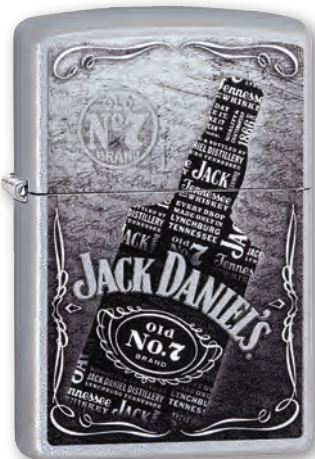

©2021 H-D or its affiliates.  
 HARLEY-DAVIDSON, HARLEY,  
 H-D, and the Bar and Shield Logo  
 are among the trademarks  
 of H-D U.S.A., LLC.  
 Zippo is a licensee  
 of Harley-Davidson  
 Motor Company.

Vernice a rilievo

**29266**  
 Harley-Davidson®  
 PLACCA  
 € 90,00

**29822**  
 Harley-Davidson®  
 PLACCA  
 € 78,00

**24025**  
 Harley-Davidson®  
 Carbon Fiber  
 € 46,00

**49196**  
 Harley-Davidson®  
 Texture Print  
 € 66,00

**24779**  
Jack Daniel's®  
€ 42,00

**14N044**  
Jack Daniel's®  
€ 44,00

**12F031**  
Jack Daniel's®  
€ 40,00

JACK DANIEL'S and OLD NO. 7  
are registered trademarks  
used under license to Zippo Manufacturing Company.  
© 2021, Jack Daniel's - All Rights Reserved.  
Your friends at Jack Daniel's remind you to drink responsibly.  
For sale to adults of legal drinking age.

**29285**  
Jack Daniel's®  
€ 44,00

**29757**  
Jack Daniel's®  
€ 44,00

**250JD-427**  
Jack Daniel's®  
PLACCA  
€ 72,00

 **49040**  
Armor®  
Jack Daniel's®  
€ 106,00

**13**  
Argento  
Silver Sterling  
Satinato