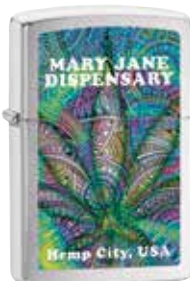

## Cannabis Designs

205-CN020795  
Color Image

200-CI407520  
Color Image

205-CN410167  
Color Image

200-CI408639  
Color Image

207-CI408971  
Color Image

205-CI408470  
Color Image

NOTE: Lighter base model, design and imprint process can be customized. Contact your Zippo Sales Representative for full details.