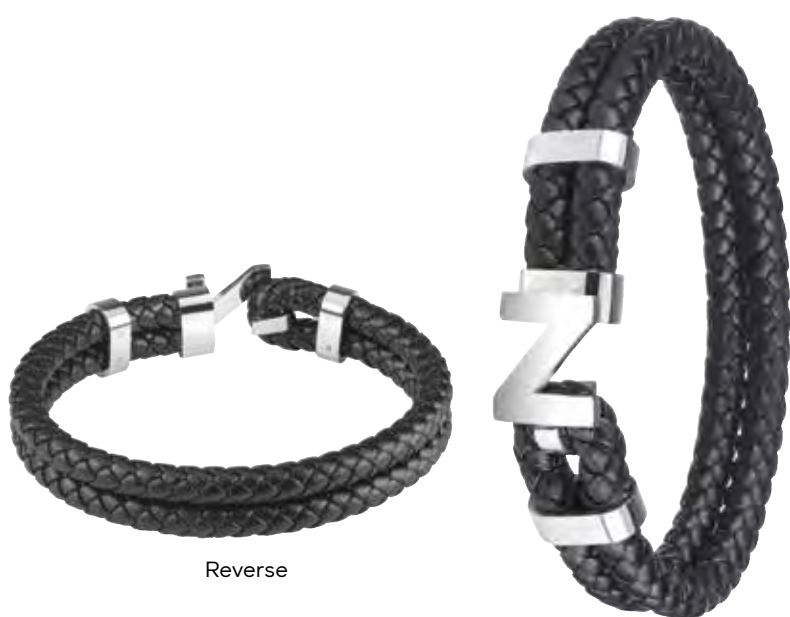

2 **Cardboard Sliding Gift Box**
Products marked with 2 carry this packaging

Bracelets

Reverse

2 **NEW**

Steel Braided Leather Bracelet

Material: Genuine leather
& stainless steel
Color: Black/silver
High polish Z-clasp,
embossed Zippo logo

2007168 | 20 cm

2007169 | 22 cm

2 **NEW**

Steel Bar Braided Leather Bracelet

Material: Genuine leather & stainless steel
Color: Black/silver
High polish clasp, embossed Zippo logo

2007174 | 20 cm

2007175 | 22 cm

2

Steel Braided Leather Bracelet

Material: Genuine leather & stainless steel
Color: Black/silver
High polish magnetic clasp, embossed Zippo logo

2006234 | 20 cm

2006233 | 22 cm

1

Steel Braided Leather Bracelet

Material: Genuine leather & stainless steel
Color: Black/silver
High polish slide clasp, embossed Zippo logo

2006236 | 20 cm

2006235 | 22 cm

2

Steel Braided Leather Bracelet

Material: Genuine leather & stainless steel
Color: Black/silver
High polish slide clasp,
embossed Zippo logo