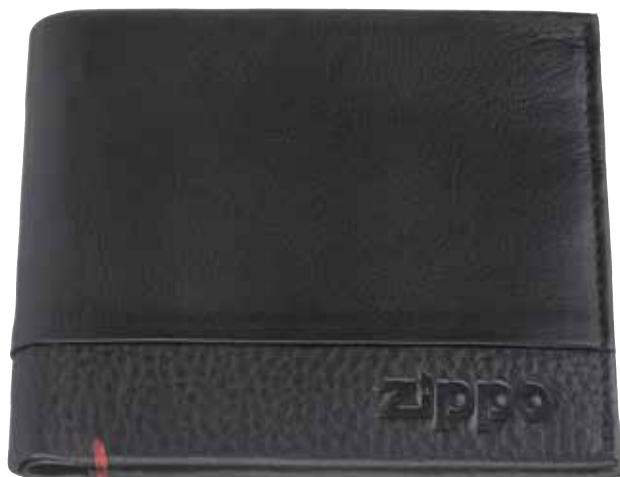

Front

Credit Card Wallet **2**

2006022

Dimensions: 10.5 x 9 x 1.5 cm
Color: Black
2 bill compartment, 8 card cases,
2 slide pockets