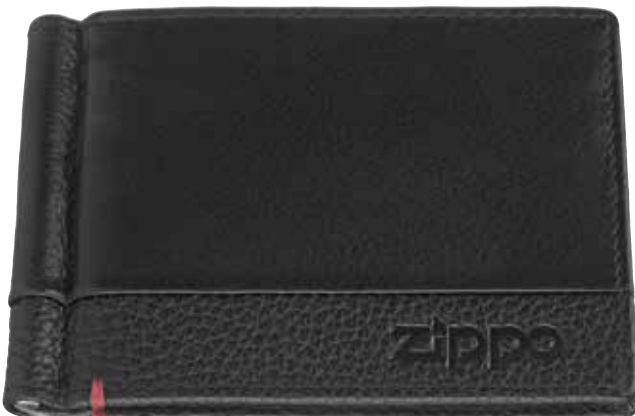

Color: Black

2 bill compartment, 6 card cases,

4 slide pockets, 1 coin case,

1 ID window

Open

Front

Money Clip Wallet

2006025

Dimensions: 11 x 8.2 x 1 cm

Color: Black

1 bill compartment, 4 card cases,

2 slide pockets, 1 ID window

Front

Open

Front

Tri-Fold Wallet  **2**