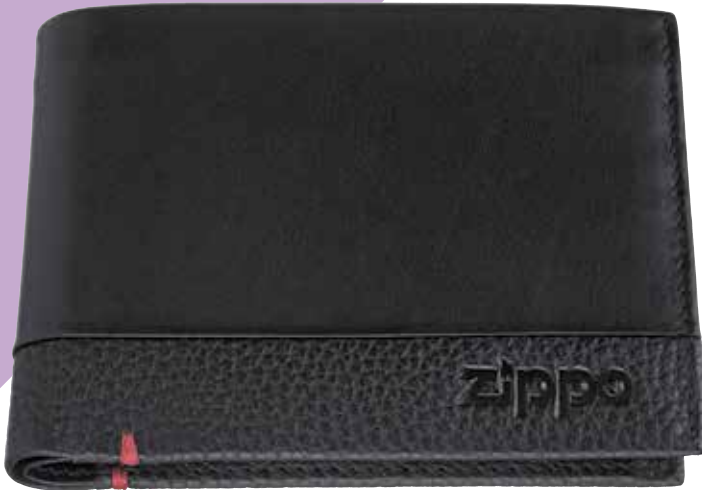

2007143

Dimensions: 11 x 7 x 1,6 cm
Color: Bluw/brown
4 card cases, 3 slide pocket

Open

Front

Nappa Range

Front

Bi-Fold Wallet

2006021