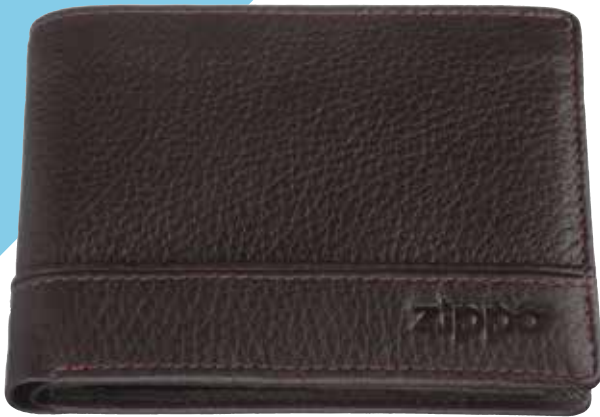

Tri-Fold Wallet

2006048

Dimensions: 8.8 x 10.4 x 1.5 cm
Color: Brown
2 bill compartments, 7 card cases,
2 slide pockets, 2 ID windows

Open

2

Tri-Fold Wallet

2006053

Dimensions: 11.2 x 8.2 x 2 cm
Color: Brown
2 bill compartment, 7 card cases,
2 slide pockets, 2 ID windows