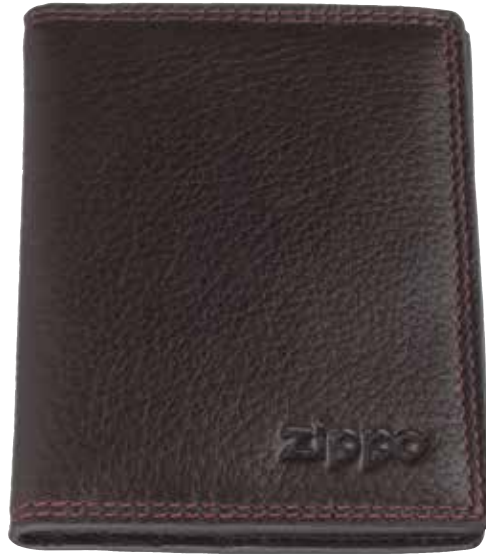

2

Credit Card Holder

2006036

Dimensions: 10.5 x 8 x 1 cm

Color: Brown

6 card cases, 2 slide pockets, 1 ID window

Open

Front