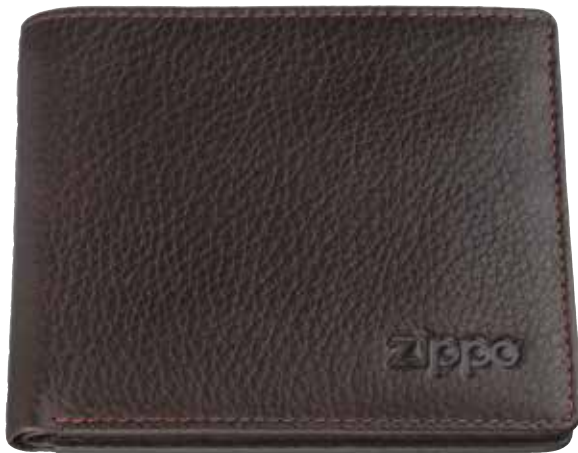

2

Credit Card Holder

2006036

Dimensions: 10.5 x 8 x 1 cm

Color: Brown

6 card cases, 2 slide pockets, 1 ID window

Open

Front