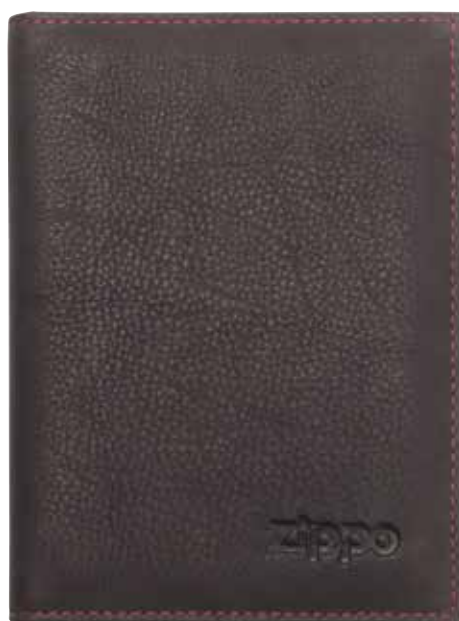

Dimensions: 10 x 8.7 x 0.5 cm
5 card cases, 1 ID window

 **2005127**
Mocha

 **2005128**
Brown

Front

Reverse

Front

LEATHER

1