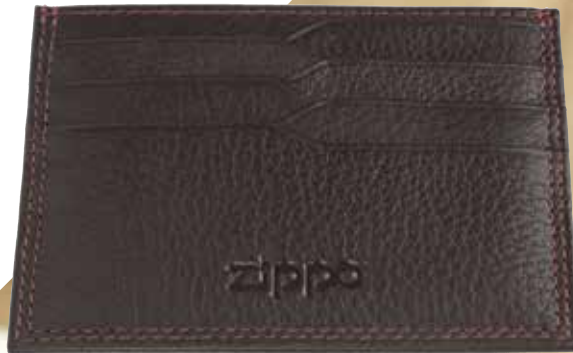

2

Credit Card Holder

2006033

Dimensions: 10.2 x 7.8 x 0.8 cm
Color: Brown
8 card cases, 1 slide pocket

Reverse

Front

Front

2