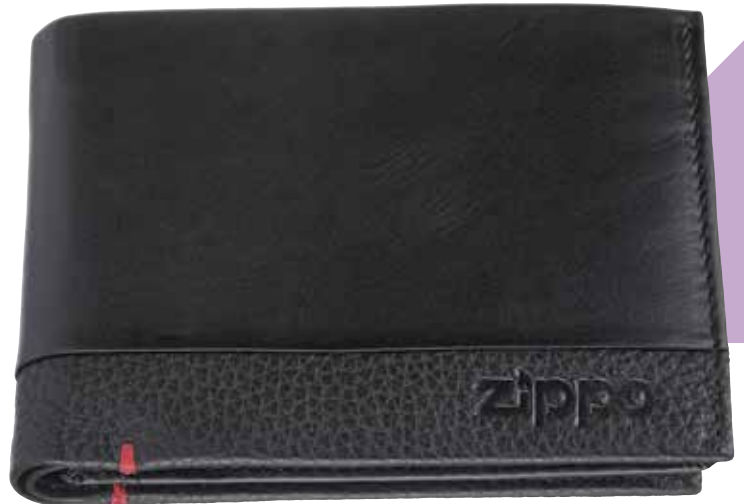

Color: Black

2 bill compartment, 6 card cases,

4 slide pockets, 1 coin case,

1 ID window

Open

Front

Money Clip Wallet

2006025