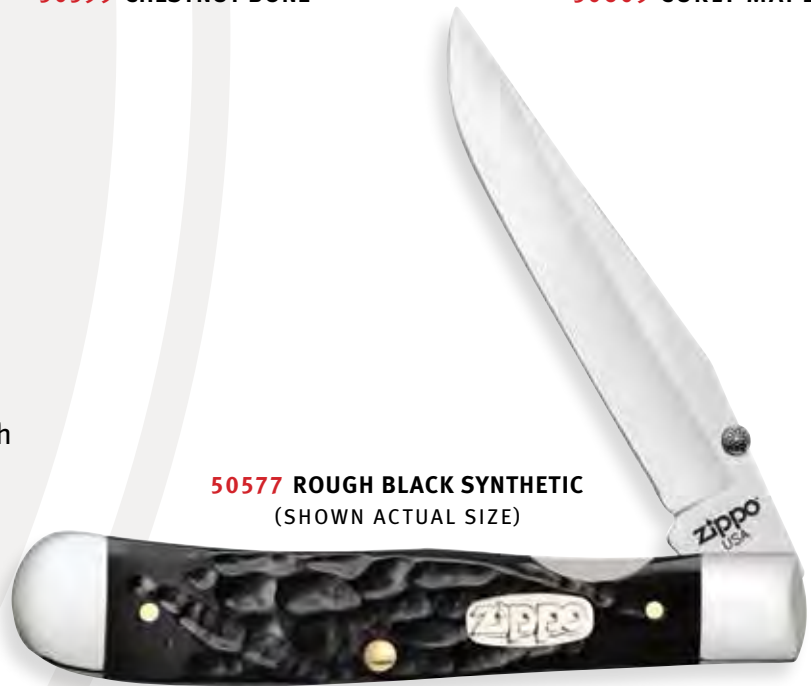

zippo[®]

2019 KNIFE COLLECTION

SOD BUSTER JR

50576 ROUGH BLACK SYNTHETIC

50517 RED SYNTHETIC

50569 CHESTNUT BONE

Sod Buster Jr Features :

- 420HC Stainless Steel
- Zippo® Shield
- Skinner Blade
- 2.8 in (7.1 cm) blade length
- 3.625 in (9.2 cm) closed length
- 2.1 oz (59.5 g)

- 420HC Stainless Steel
- Zippos® Shield
- Clip Blade
- 3.24 in (8.2 cm) blade length
- 4.125 in (10.5 cm) closed length
- 2.7 oz (76.5 g)

TRAPPERLOCK

50593 RED, WHITE AND BLUE KIRINITE™

50595 RED SYNTHETIC

50596 NATURAL BONE

50599 CHESTNUT BONE

50609 CURLY MAPLE WOOD

TrapperLock Features :

- 420HC Stainless Steel
- Zippo® Shield
- Liner Lock
- One-Hand Opening Clip Blade with Thumb Stud
- 3.25 in (8.2 cm) blade length
- 4.125 in (10.5 cm) closed length
- 3.4 oz (96.4 g)

Peanut Features :

- 420HC Stainless Steel
- Zippo® Shield
- Clip Blade
- 2.1 in (5.3 cm) blade length
- 2.875 in (7.3 cm) closed length
- 0.94 oz (26.6 g)

MINI TRAPPER

50568 CHESTNUT BONE

50508 RED, WHITE AND BLUE KIRINITE™