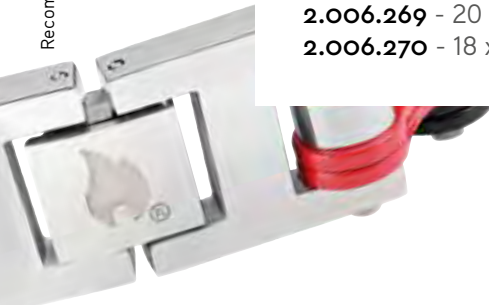

2.006.267 - 20 x 1.6 x 0.8 cm

2.006.268 - 18 x 1.6 x 0.8 cm

BIKE CHAIN BRACELET

Black, silver & red
Stainless steel
High polish
High polish clip clasp

59,95 €

2.006.335 - 22 x 1.6 x 0.8 cm

2.006.269 - 20 x 1.6 x 0.8 cm

2.006.270 - 18 x 1.6 x 0.8 cm

Recommended Public Price

BRACELETS

STEEL LINK BRACELET

Black
Stainless steel
Matt finish
Clip clasp

49,95 €

2.006.333 - 22 x 1.3 x 0.6 cm

2.006.265 - 20 x 1.3 x 0.6 cm