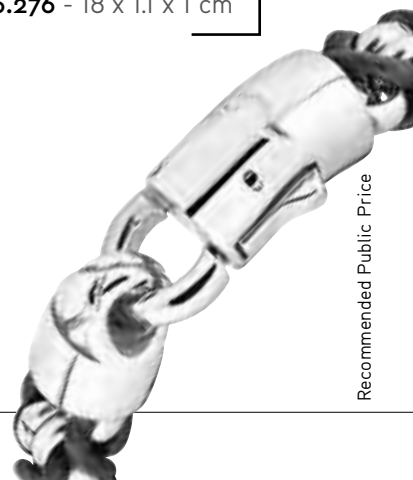

39,95 €

2.006.339 - 22 x 1.2 x 0.5 cm

2.006.279 - 20 x 1.2 x 0.5 cm

2.006.280 - 18 x 1.2 x 0.5 cm

BRACELETS

LEATHER BRACELET WITH CHARMS

Black
Charms : black, grey, brown & silver
Genuine leather
Stainless steel
High polish clip clasp

29,95 €

2.006.277 - 22 x 1 x 1 cm

2.006.278 - 20 x 1 x 1 cm

STEEL BRAIDED LEATHER BRACELET

Black & silver
Genuine leather
Stainless steel
High polish
Hook clasp

39,95 €

2.006.338 - 22 x 1.1 x 1 cm

2.006.275 - 20 x 1.1 x 1 cm

2.006.276 - 18 x 1.1 x 1 cm

RINGS

Recommended Public Price

RINGS

CREATIVE RING

Black & silver
Stainless steel
High polish
1,2 x 0.25 cm

29,95 €

Available in 4 sizes :