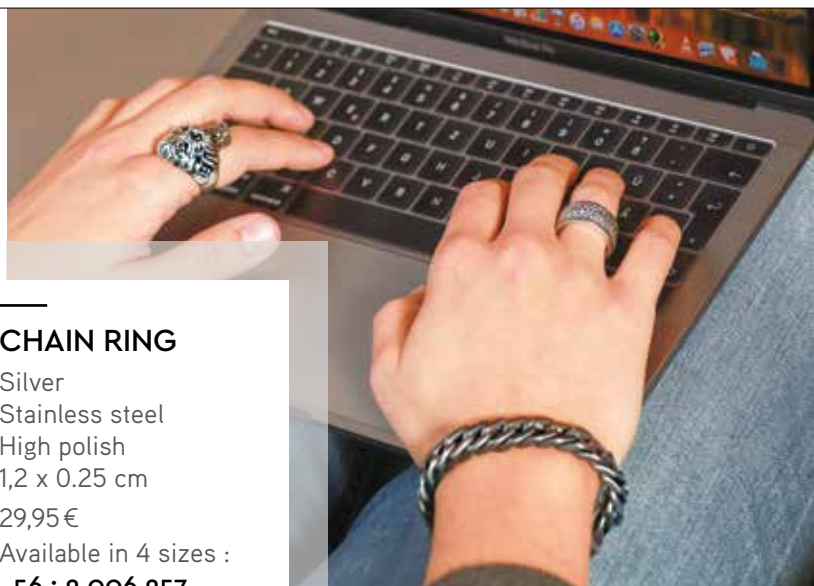

**HEADPHONE SKULL RING**

Silver
Stainless steel
High polish
2,5 x 2,6 x 0,6 cm
29,95 €

Available in 4 sizes :

- . 56 : 2.006.261
- . 58 : 2.006.262
- . 60 : 2.006.263
- . 62 : 2.006.264

RINGS

CHAIN RING

Silver
Stainless steel
High polish
1,2 x 0.25 cm
29,95 €