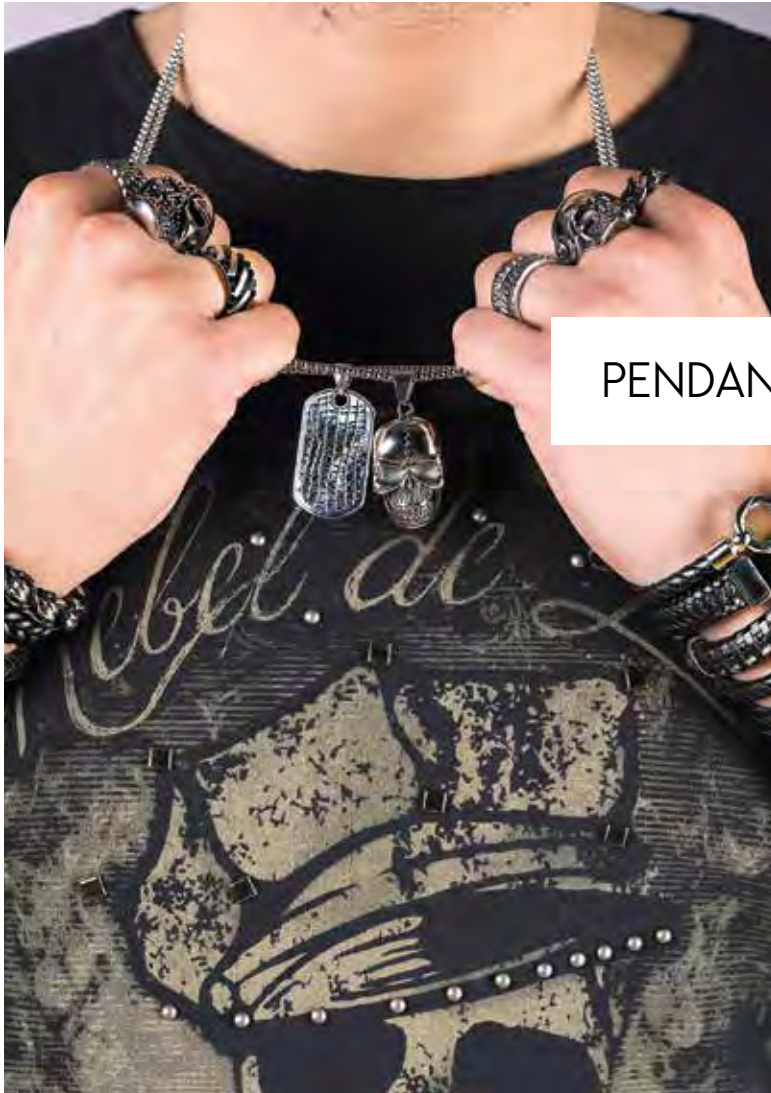

Available in 4 sizes :

- . 56 : 2.006.257
- . 58 : 2.006.258
- . 60 : 2.006.259
- . 62 : 2.006.260

SKULL RING

Black & silver
Stainless steel
High polish
2.3 x 3.3 x 0.5 cm
29,95 €

Available in 4 sizes :

- . 56 : 2.006.282
- . 58 : 2.006.283
- . 60 : 2.006.284
- . 62 : 2.006.285