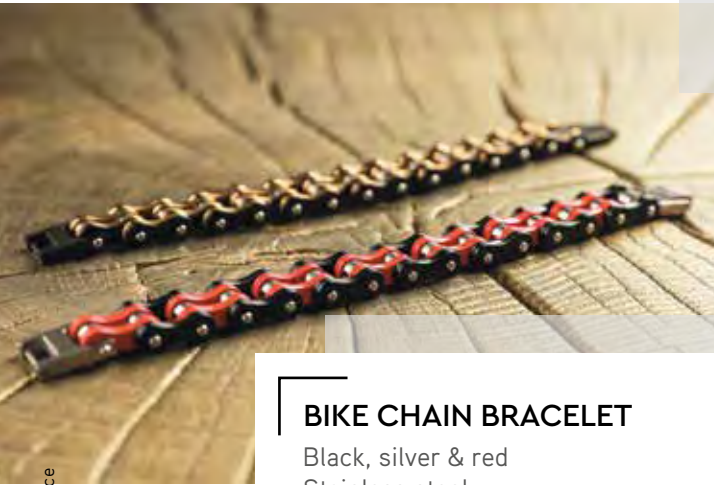

BIKE CHAIN BRACELET

Black, silver & gold
Stainless steel
High polish
Black clip clasp

59,95 €

2.006.334 - 22 x 1.6 x 0.8 cm

2.006.267 - 20 x 1.6 x 0.8 cm

2.006.268 - 18 x 1.6 x 0.8 cm

BIKE CHAIN BRACELET

Black, silver & red
Stainless steel
High polish
High polish clip clasp

59,95 €

2.006.335 - 22 x 1.6 x 0.8 cm

2.006.269 - 20 x 1.6 x 0.8 cm

2.006.270 - 18 x 1.6 x 0.8 cm