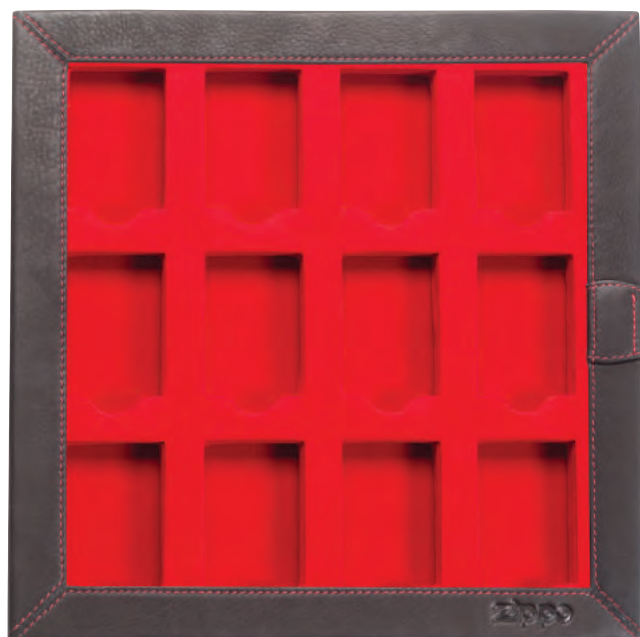

LEATHER COLLECTORS' DISPLAY

2.005.422

Mocha

Genuine Leather

Red Velvet Liner

Dimensions 24,5 x 24,5 x 3 cm

Holds 12 standard Zippo pocket lighters

Individual Gift Box

69,95 €