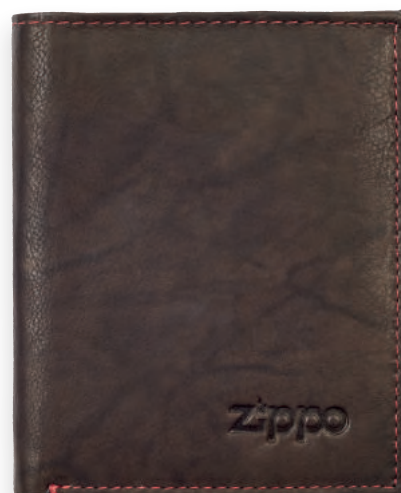

Recommended Public Price

Recommended Public Price