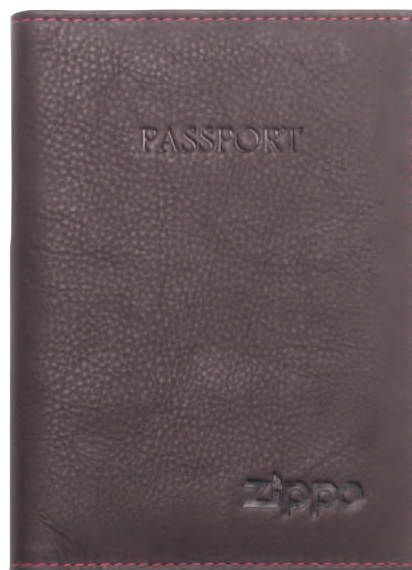

LEATHER PASSPORT HOLDER

2.005.418 **NEW**

Mocha

Genuine Leather

Dimensions 10 x 14 x 1 cm

Passport, 4 Cards

Individual Gift Box

19,95 €

2.005.419 **NEW**

Available in brown (picture on the right)

19,95 €