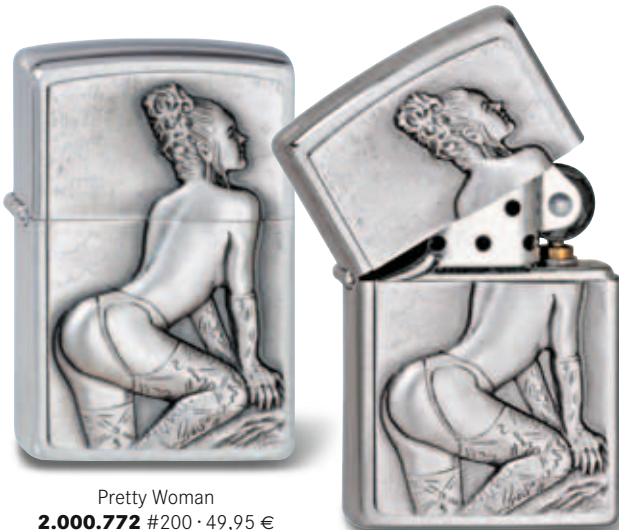

Craig Morey lives and works in the San Francisco Bay Area.

craig morey

Showgirl
2.000.776 #200 · 49,95 €
 © All rights reserved

Overknee Woman
2.000.774 #200 · 49,95 €
 © All rights reserved

Pretty Woman
2.000.772 #200 · 49,95 €
 © All rights reserved

Prisoner of Love
1.300.133 #200 · 49,95 €
 © All rights reserved

ZIPPO ZODIAC

Zippo Zodiac Aquarius
2.002.070 #200 · 49,95 €

Zippo Zodiac Pisces
2.002.071 #200 · 49,95 €

Zippo Zodiac Aries
2.002.072 #200 · 49,95 €