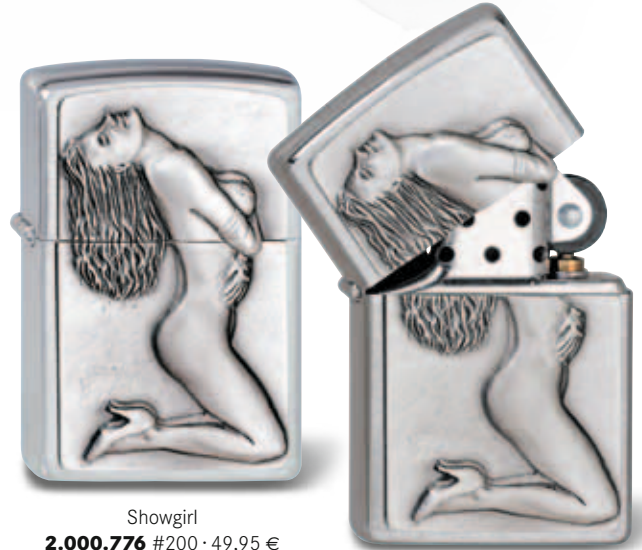

Showgirl
2.000.776 #200 · 49,95 €
© All rights reserved