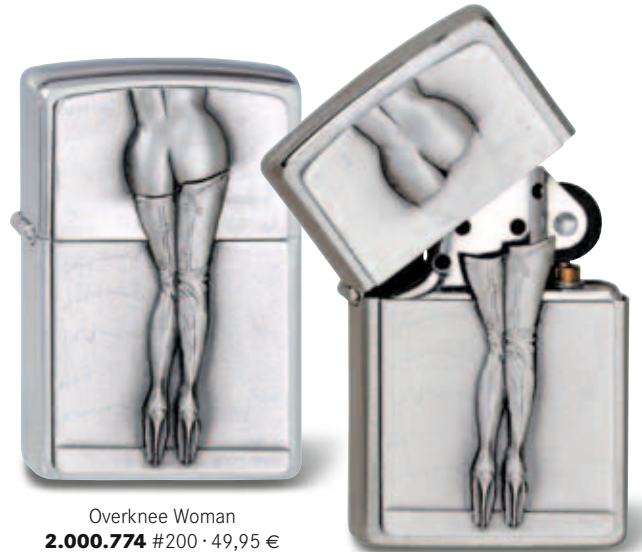

Morey's personal work with abstract and whimsical black & white nudes garnered numerous exhibitions and awards.

He started to pursue a free-lance photography career. Morey began creating a series of striking black & white nudes which appeared in numerous publications in the U.S., Canada, and Europe. Morey's newest collection, Twentieth Century Studio Nudes, has recently been released.

Craig Morey lives and works in the San Francisco Bay Area.

craig morey

Showgirl
2.000.776 #200 · 49,95 €
 © All rights reserved

Overknee Woman
2.000.774 #200 · 49,95 €
 © All rights reserved

Pretty Woman
2.000.772 #200 · 49,95 €
 © All rights reserved