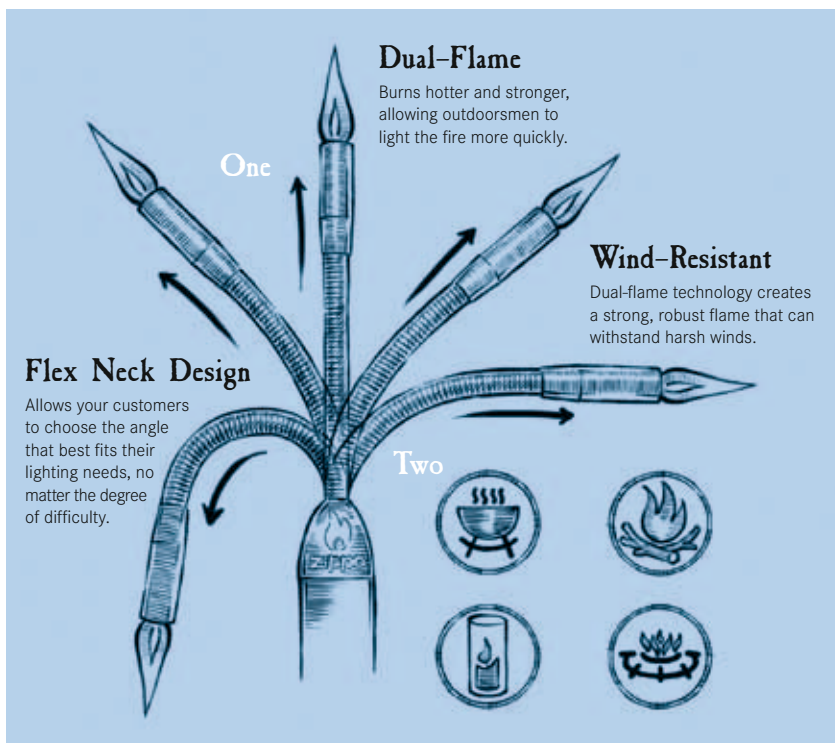

FLEX NECK

Grills, lanterns, tiki torches and fireplaces all require a certain degree of precision when being lit. And that's where the FlexNeck Utility Lighter comes in.

It's slim, powerful nozzle easily fits into the openings on most grills and lanterns, and with wind-resistant dual-flame technology, it's ideal for any outdoor setting.

Wind-resistant dual flame technology, flexible extended neck, topped by a slim, powerful nozzle, easily fits all lighting openings.

- Available in two finishes; satin silver and rubberized flat black Rugged metal construction
- Advanced ignition system
- Adjustable butane flame
- Patented safety button