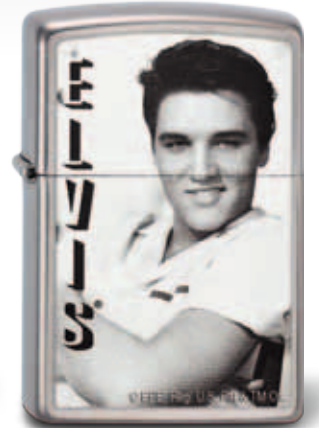

Jim Beam
2.003.234 #205 · 46,95 €

Jim Beam
2.003.264 #207 · 79,95 €

Jim Beam
2.001.131 #218 · 46,95 €

Jim Beam Filigree
2.003.932 #205 · 42,95 €

Elvis® Guitar
2.003.476 #207 · 46,95 €

Elvis® in White Shirt
2.003.495 #200 · 46,95 €

Elvis® Long Live King
2.003.091 #214 · 46,95 €
Artwork © Joe Petruccio

© EPE, Reg. U.S. Pat & TM Off.

Elvis®
2.003.916 #204B · 49,95 €
Artwork © Betty Harper

Elvis® Cute
2.003.917 #28378 · 49,95 €

Elvis® Cool
2.003.918 #250 · 49,95 €
Artwork © Betty Harper