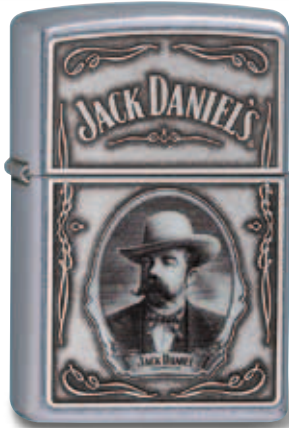

JACK DANIEL'S®

Jack Daniel's® Cameo
2.003.266 #207 · 79,95 €