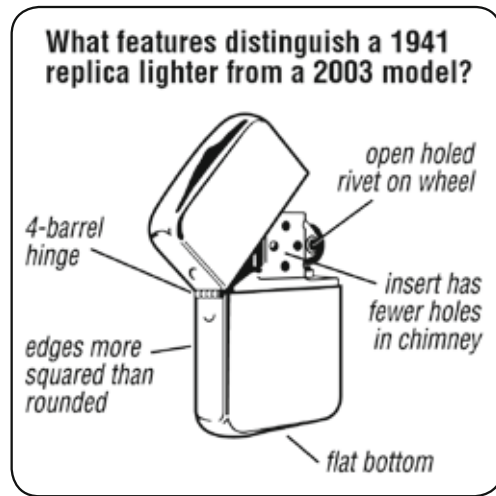

Replica 1941 Sterling Silver high polished
1.026.010 #23 · on request