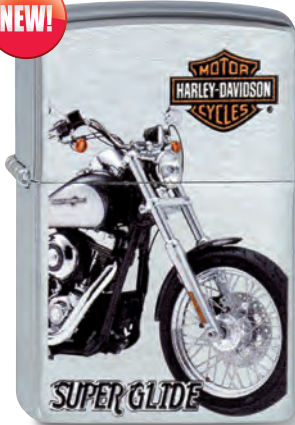

H-D® Road King
2.002.350 #250 · 59,95 €

H-D® Fat Bob
2.002.351 #250 · 59,95 €

Harley, Harley-Davidson and the Bar & Shield Logo are among the trademarks of H-D Michigan, LLC. ©2012 H-D. All Rights Reserved. Manufactured by Zippo under license from Harley-Davidson Motor Co.

Harley-Davidson®

NEW!

H-D® Wide Glide
2.003.099 #200 · 42,95 €

NEW!

H-D® Super Glide
2.003.100 #200 · 42,95 €

NEW!

H-D® Street Bob
2.003.098 #200 · 42,95 €

H-D® American Legend
2.002.751 #200 · 42,95 €