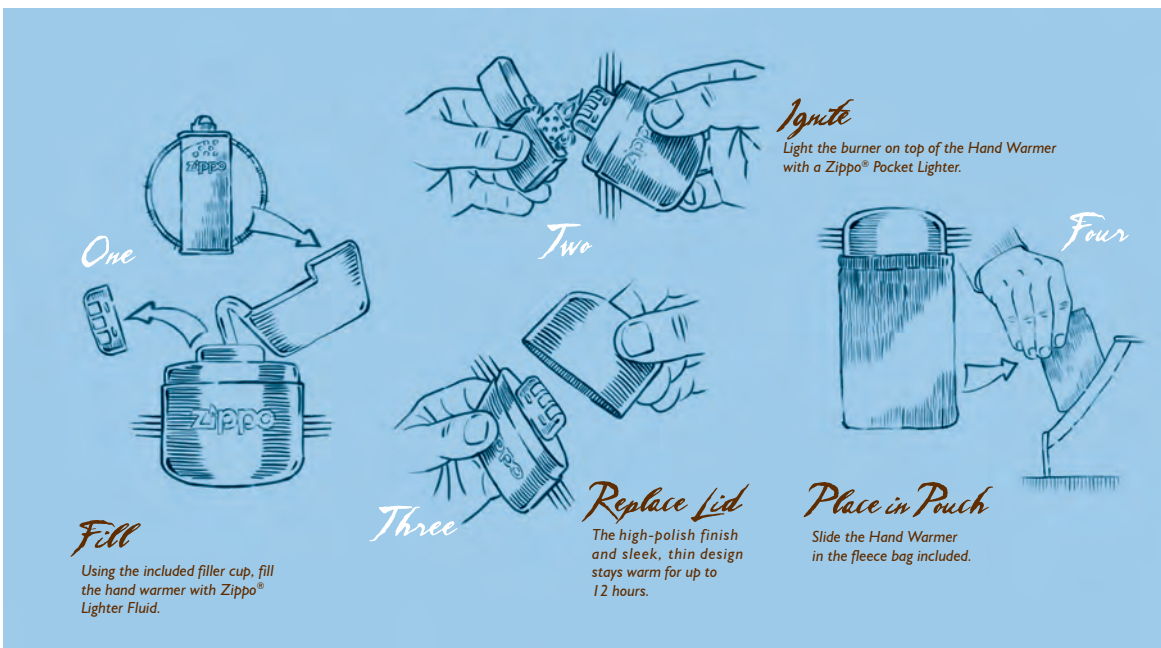

Hand Warmer chrome
2.001.359 · 37,50 €

Hand Warmer black
2.002.583 · 37,50 €