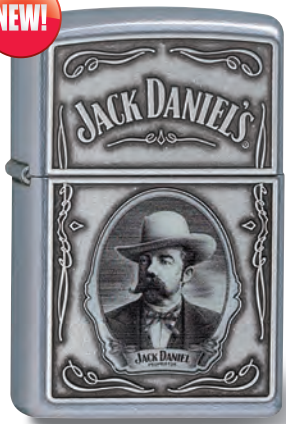

Nicht lieferbar in den Niederlanden / Not available in The Netherlands

Jack Daniel's®

NEW!

Jack Daniel's
2.003.108 #200 · 39,95 €

Jack Daniel's
2.001.954 #150 · 69,95 €

Jack Daniel's
2.001.957 #250 · 49,95 €

Jack Daniel's Cameo
2.002.756 #218 · 46,95 €

Jack Daniel's Lighter & Card Set
2.001.875 #218 · 75,- €

Jack Daniel's
2.001.956 #205 · 42,95 €

JACK DANIEL'S and OLD NO. 7 are registered trademarks used under license to Zippo Manufacturing Company. © 2012, Jack Daniel's — All Rights Reserved.

Your friends at Jack Daniel's remind you to drink responsibly. For sale to adults of legal drinking age.

Nicht lieferbar in den Niederlanden / Not available in The Netherlands

NEW!

Jack Daniel's Cameo
2.003.266 #207 · 79,95 €

Jack Daniel's Bottle
2.000.789 #250 · 46,95 €

Jack Daniel's Label
1.230.095 #207 · 46,95 €

Jack Daniel's
2.001.953 #250 · 55,- €

Jim Beam Label chrome
1.310.002 #250 · 65,- €

Jim Beam Label brass
1.350.002 #254B · 69,95 €