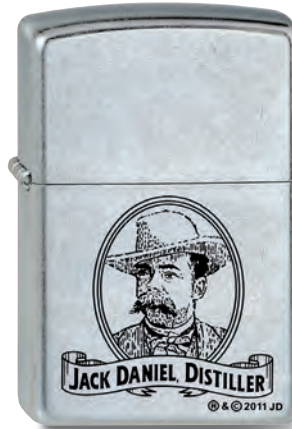

NEW!

Ribbon Candy Iced
2.003.263 #28353 · 46,95 €

Sun Spot
2.002.387 #207 · 39,95 €

Hispanic
2.002.426 #218 · 46,95 €

Jack Daniel's Bottles
2.003.107 #250 · 49,95 €

Jack Daniel's Criss Cross
2.002.356 #200 · 46,95 €

Jack Daniel's Square Logo
2.002.355 #218 · 46,95 €

Jack Daniel's®

Jack Daniel's Jack lives here.
2.002.358 #150 · 59,95 €

Jack Daniel's Old No 7
2.001.479 #250 · 65,- €

Jack Daniel Distiller
2.002.757 #207 · 39,95 €

Jack Daniel's Old No. 7
2.001.113 #250 · 55,- €

Jack Daniel's Old No 7 Brand
2.000.409 #218 · 46,95 €

Jack Daniel's
2.002.758 #250 · 65,- €

Jack Daniel's Label chr. emblem
1.310.011 #250 · 65,- €

Jack Daniel's Label brass emblem
1.350.003 #254B · 69,95 €