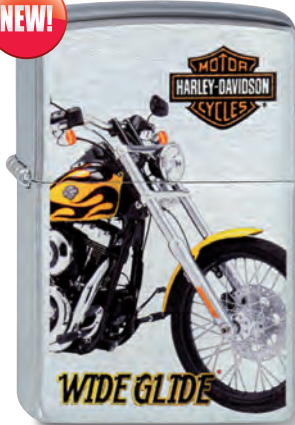

H-D® Street Bob
2.002.345 #250 · 59,95 €

H-D® Street Glide
2.002.346 #250 · 59,95 €

H-D® Ultra Classic
2.002.347 #250 · 59,95 €

H-D® Heritage Softail
2.002.348 #250 · 59,95 €

H-D® Dyna Super Glide
2.002.349 #250 · 59,95 €

H-D® Road King
2.002.350 #250 · 59,95 €

H-D® Fat Bob
2.002.351 #250 · 59,95 €

Harley, Harley-Davidson and the Bar & Shield Logo are among the trademarks of H-D Michigan, LLC. ©2012 H-D. All Rights Reserved. Manufactured by Zippo under license from Harley-Davidson Motor Co.

Harley-Davidson®

NEW!

H-D® Wide Glide
2.003.099 #200 · 42,95 €

NEW!

H-D® Super Glide
2.003.100 #200 · 42,95 €

NEW!

H-D® Street Bob
2.003.098 #200 · 42,95 €

H-D® American Legend
2.002.751 #200 · 42,95 €

Harley-Davidson®

Harley-Davidson® Motor Cycles
1.100.015 #200 · 46,95 €

Harley-Davidson® Bar & Shield
2.002.039 #218 · 49,95 €

Harley-Davidson® Bar & Shield
2.002.040 #200 · 46,95 €

Harley-Davidson® Wings
2.002.755 #218 · 46,95 €