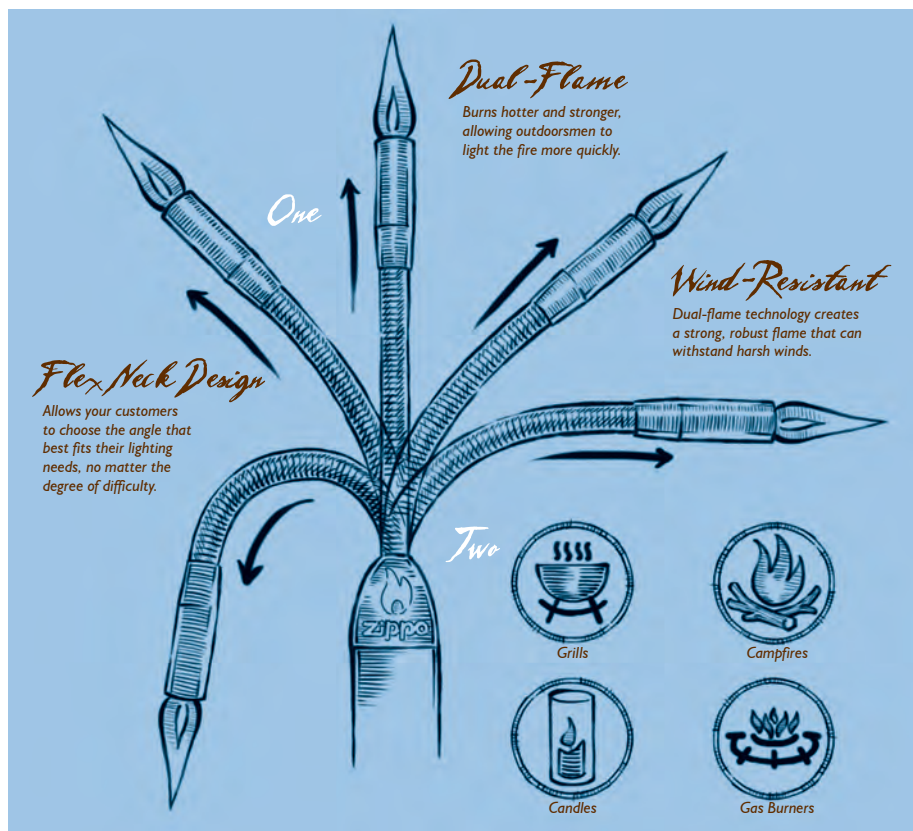

Flex Neck

Grills, lanterns, tiki torches and fireplaces all require a certain degree of precision when being lit. And that's where the FlexNeck Utility Lighter comes in.

It's slim, powerful nozzle easily fits into the openings on most grills and lanterns, and with wind-resistant dual-flame technology, it's ideal for any outdoor setting.

Wind-resistant dual flame technology, flexible extended neck, topped by a slim, powerful nozzle, easily fits all lighting openings.

- Available in two finishes; satin silver and rubberized flat black Rugged metal construction
- Advanced ignition system
- Adjustable butane flame
- Patented safety button