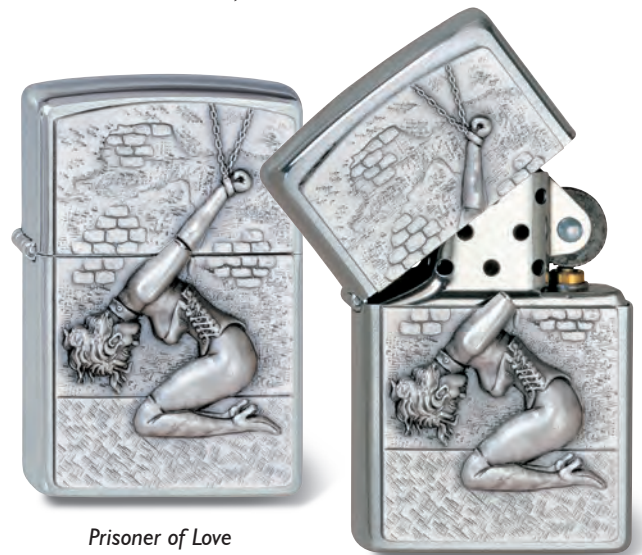

Craig Morey lives and works in the San Francisco Bay Area.

Craig Morey

Showgirl
2.000.776 #200 · 49,95 €

Overknee Woman
2.000.774 #200 · 49,95 €

Pretty Woman
2.000.772 #200 · 49,95 €

Prisoner of Love
1.300.133 #200 · 49,95 €

© All rights reserved

Zippo Zodiac

Zippo Zodiac Aquarius
2.002.070 #200 · 49,95 €

Zippo Zodiac Pisces
2.002.071 #200 · 49,95 €

Zippo Zodiac Aries
2.002.072 #200 · 49,95 €

Zippo Zodiac Taurus
2.002.073 #200 · 49,95 €

Zippo Zodiac Gemini
2.002.074 #200 · 49,95 €

Zippo Zodiac Cancer
2.002.075 #200 · 49,95 €

Zippo Zodiac Leo
2.002.076 #200 · 49,95 €

Zippo Zodiac Virgo
2.002.077 #200 · 49,95 €

Zippo Zodiac Libra
2.002.078 #200 · 49,95 €