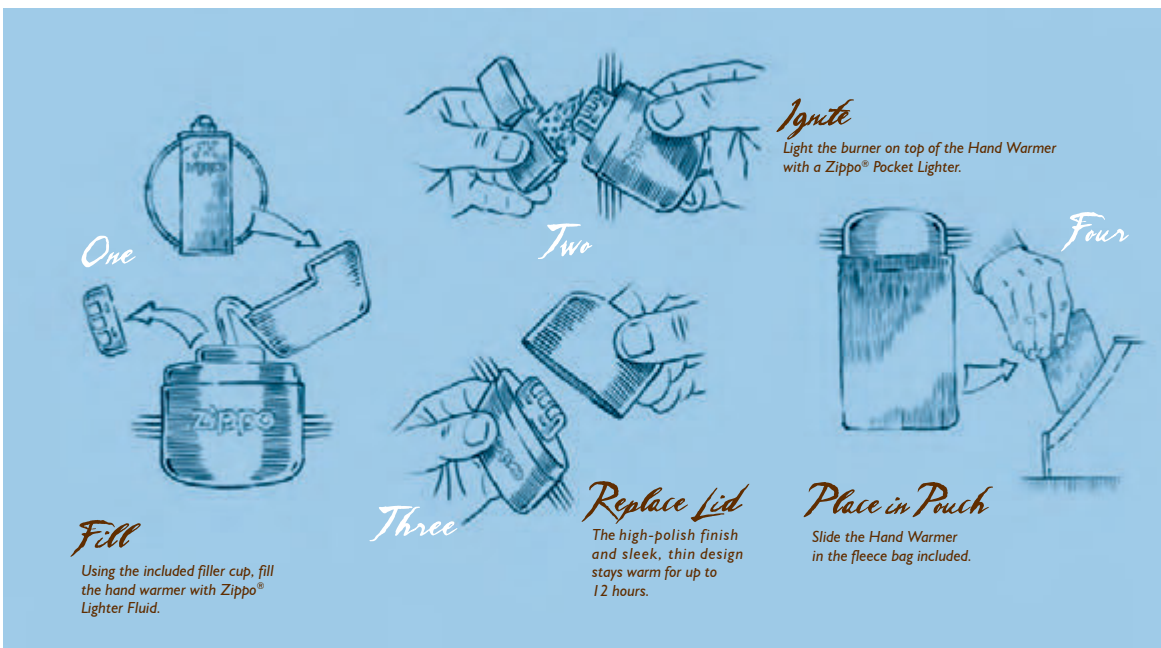

Hand Warmer chrome
2.001.359 · 37,50 €

Hand Warmer black
2.002.583 · 37,50 €