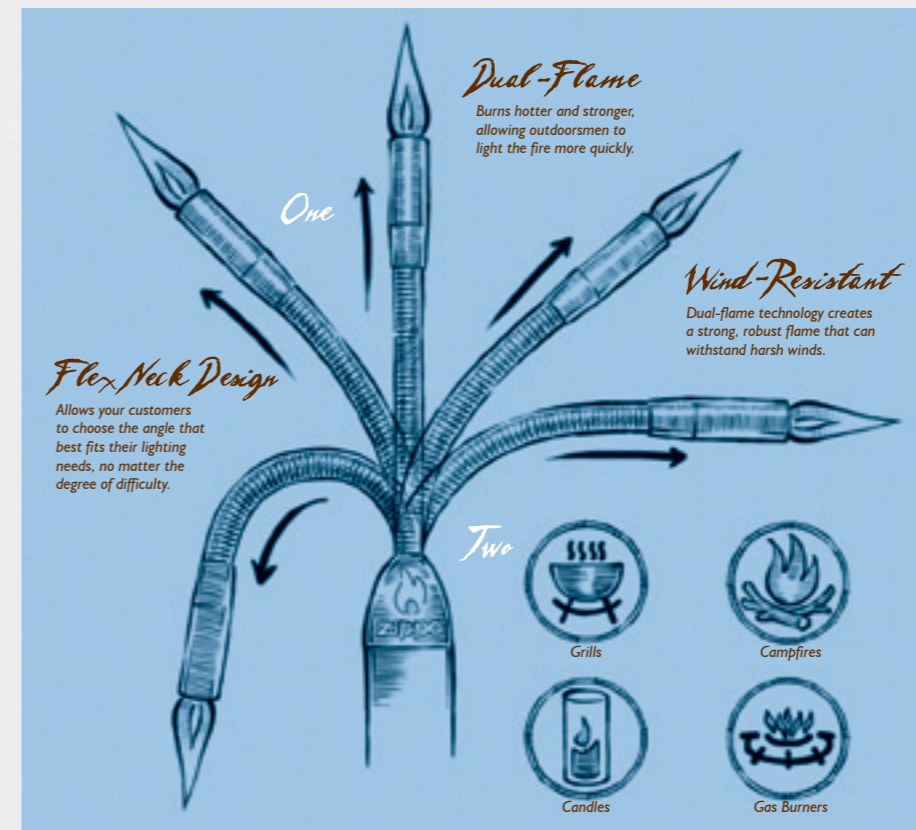

Outdoor Line

You want to be able to enjoy the Great Outdoors even when it's cold outside. And that's why we built our rugged, metal **hand warmer**. It has a high-polish finish and a sleek, thin design so it easily fits into pockets, and it's virtually odorless (great for hunters) and stays warm for up to 12 hours. Plus, it's reusable with Zippo lighter fluid and includes a convenient filler cup and warming bag.

So whether you are going hunting or hitting the slopes, our hand warmer will keep you warm while you're at it. Ideal for hunting, ice fishing, skiing, snowmobiling, and outdoor sporting events.

Hand Warmer chrome
2.001.359 · 35,50 €

Hand Warmer black
2.002.583 · 35,50 €

Outdoor Line

Grills, lanterns, tiki torches and fireplaces all require a certain degree of precision when being lit. And that's where the FlexNeck Utility Lighter comes in.

It's slim, powerful nozzle easily fits into the openings on most grills and lanterns, and with wind-resistant dual-flame technology, it's ideal for any outdoor setting.

Wind-resistant dual flame technology, flexible extended neck, topped by a slim, powerful nozzle, easily fits all lighting openings.

- Available in two finishes; satin silver and rubberized flat black Rugged metal construction
- Advanced ignition system
- Butane Fuel-level indicator
- Adjustable butane flame
- Patented child-resistant safety button

Flex Neck black
2.000.819 · 39,95 €

Flex Neck chrome
2.000.818 · 39,95 €