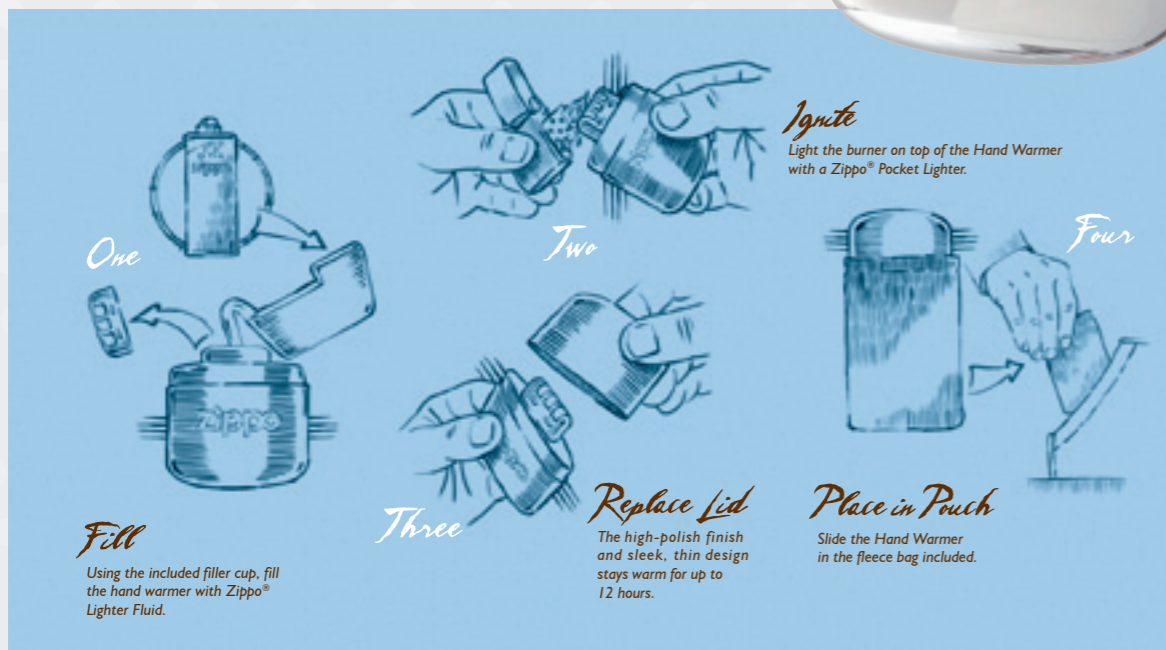

Hand Warmer chrome
2.001.359 · 35,50 €

Hand Warmer black
2.002.583 · 35,50 €