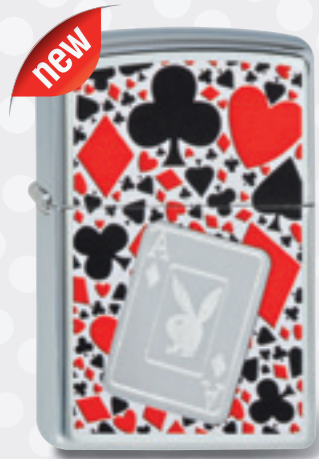

Nicht lieferbar in den Niederlanden /
Not available in The Netherlands

Jack Daniel's
2.001.956 #205 · 42,95 €

Jim Beam

Jim Beam Label chrome
1.310.002 #250 · 57,- €

Jim Beam Label brass
1.350.002 #254B · 62,50 €

Jim Beam
2.001.131 #218 · 42,95 €

Jim Beam Spades
2.001.477 #250 · 59,95 €

Jim Beam Made in USA
2.002.582 #250 · 69,95 €

JIM BEAM is a registered trademark of Jim Beam Brands Co. and is used under authorized license to Zippo Manufacturing Company. All rights reserved worldwide. INTENDED FOR ADULTS OF LEGAL PURCHASE AGE FOR ALCOHOLIC BEVERAGES.

Nicht lieferbar in den Niederlanden.
Not available in The Netherlands.

Playboy Ace
2.002.362 #250 · 55,- €

Playboy Deco Bunny
2.002.364 #207 · 39,95 €

Playboy 3D Bunny
2.002.363 #250 · 49,95 €

Playboy Diamond Tongue
2.002.360 #207 · 39,95 €