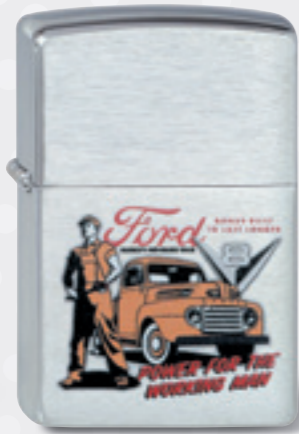

Motorcycle Curve
1.100.033 #200 · 35,50 €

Motorcycle Cross
2.002.061 #200 · 39,95 €

Formula Racer
1.320.078 #205 · 42,95 €

Zippo Race Car
2.001.186 #250 · 39,95 €

Zippo ... Biker's best friend!
2.000.808 #200 · 35,50 €

Ford

On The Road

Ford Oval and nameplates are registered trademarks owned and licensed by Ford Motor Company.

Ford
2.000.717 #24534 · 52,- €

Truck Cab
2.002.405 #200 · 42,95 €

Truck
2.002.406 #207 · 42,95 €

Truck Head On
2.002.404 #218 · 42,95 €

Ford Working Man
2.001.938 #200 · 42,95 €

Ford V8
2.001.939 #200 · 42,95 €

Ford Truck
2.001.940 #200 · 42,95 €

Ford Woodstock
2.001.941 #200 · 42,95 €

Cigarettes Trick
2.001.302 #205 · 46,95 €