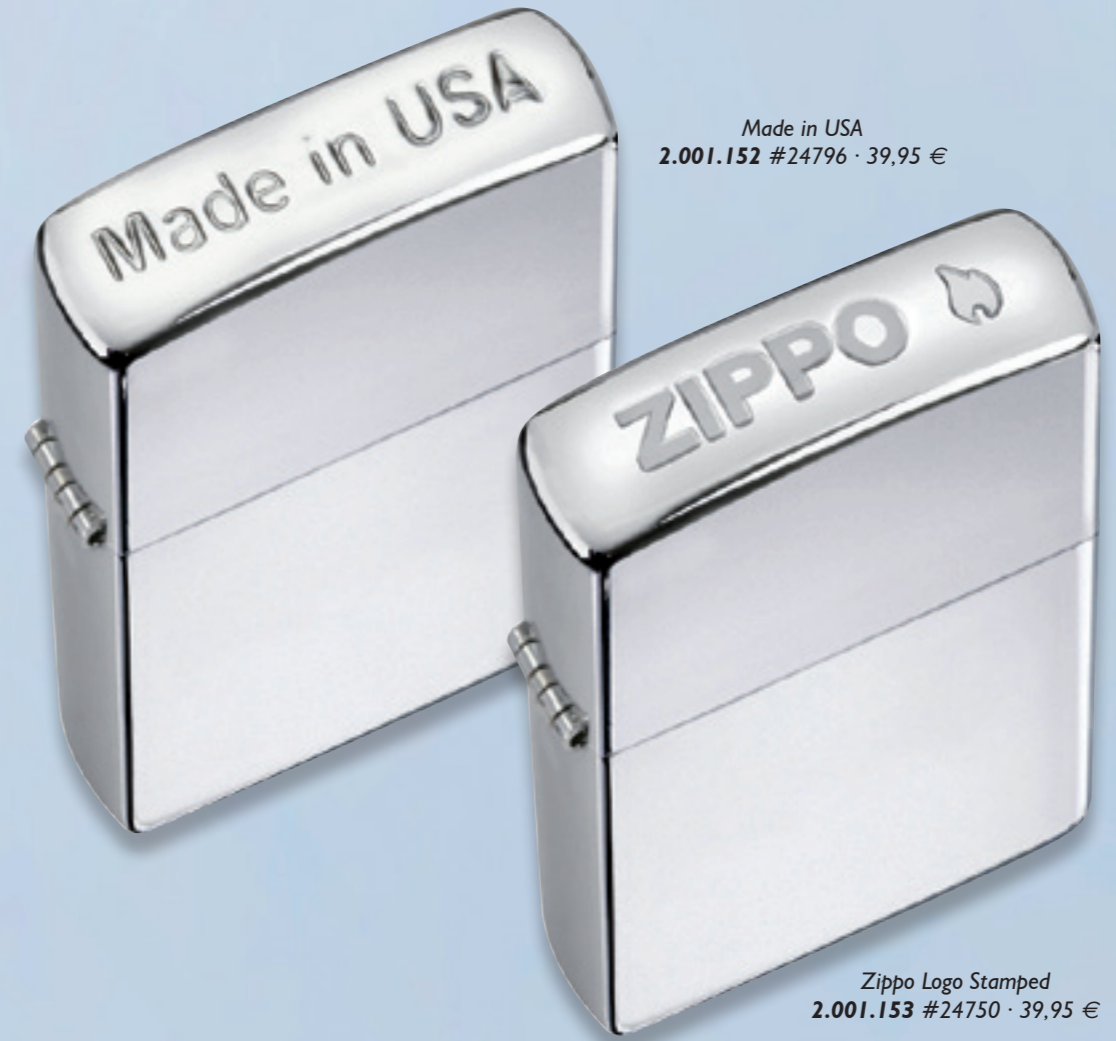

Craig Morey lives and works in the San Francisco Bay Area.

*craig morey*

Showgirl  
2.000.776 #200 · 49,95 €

Overknee Woman  
2.000.774 #200 · 49,95 €

Pretty Woman  
2.000.772 #200 · 49,95 €

Prisoner of Love  
1.300.133 #200 · 49,95 €

© All rights reserved

Made in USA  
2.001.152 #24796 · 39,95 €

Zippo Logo Stamped  
2.001.153 #24750 · 39,95 €

Zippo tailors the world's favorite lighter with a creative and innovative Crown Stamp on the very top of a high polish chrome lighter. Let the stamped image either ZIPPO and flame or Made in USA be the message. Packaging includes a reflective I-card that draws attention to crown stamp.