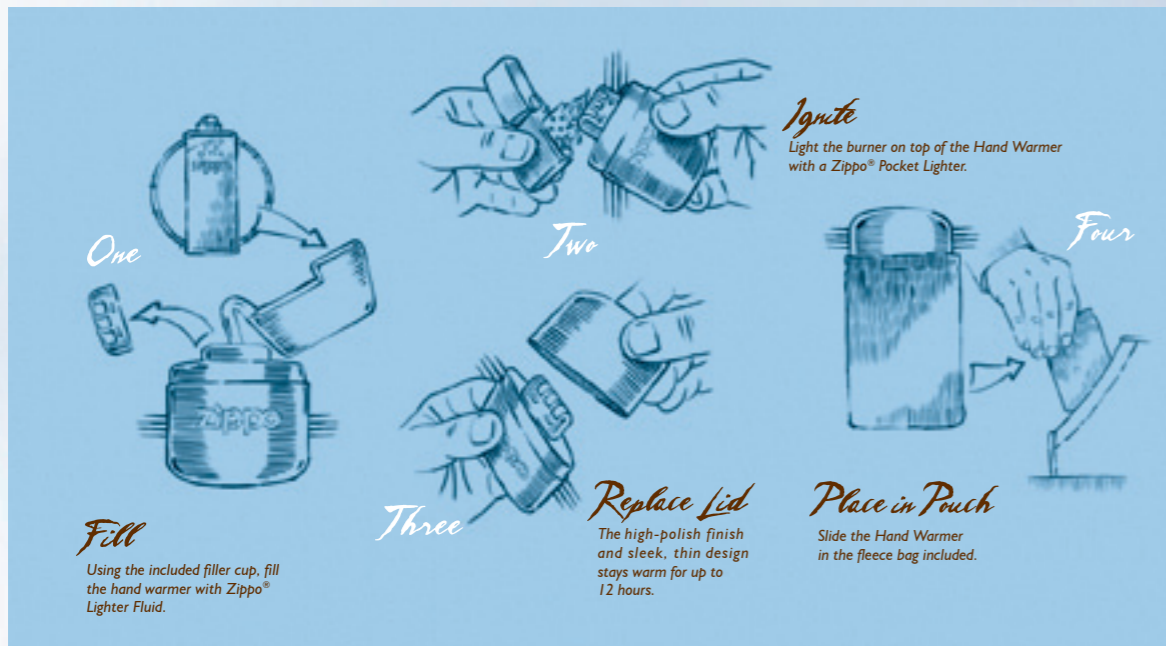

OUTDOOR LINE

You want to be able to enjoy the Great Outdoors even when it's cold outside. And that's why we built our rugged, metal **hand warmer**. It has a high-polish finish and a sleek, thin design so it easily fits into pockets, and it's virtually odorless (great for hunters) and stays warm for up to 12 hours. Plus, it's reusable with Zippo lighter fluid and includes a convenient filler cup and warming bag.

So whether you are going hunting or hitting the slopes, our hand warmer will keep you warm while you're at it. Ideal for hunting, ice fishing, skiing, snowmobiling, and outdoor sporting events

new

Grills, lanterns, tiki torches and fireplaces all require a certain degree of precision when being lit. And that's where the FlexNeck Utility Lighter comes in.

It's slim, powerful nozzle easily fits into the openings on most grills and lanterns, and with wind-resistant dual-flame technology, it's ideal for any outdoor setting.

Wind-resistant dual flame technology, flexible extended neck, topped by a slim, powerful nozzle, easily fits all lighting openings.

- Available in two finishes; satin silver and rubberized flat black Rugged metal construction
- Advanced ignition system
- Butane Fuel-level indicator
- Adjustable butane flame
- Patented child-resistant safety button

new

new

Flex Neck
2.000.819 · 39,95 €