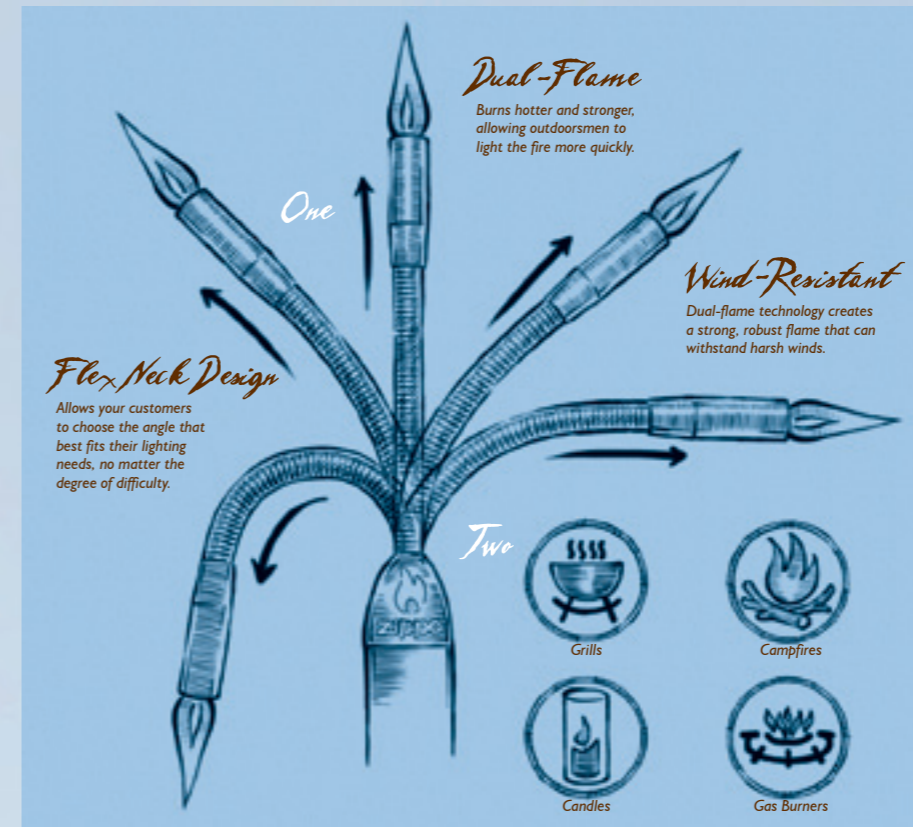

Flex Neck
2.000.819 · 39,95 €