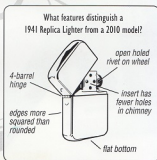

Replica 1941 Sterling Silver
high polished
1.026.010 #23 · 350,00 €