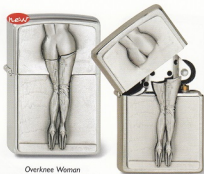

Overknee Woman
2.000.774 #200 · 49,95 €