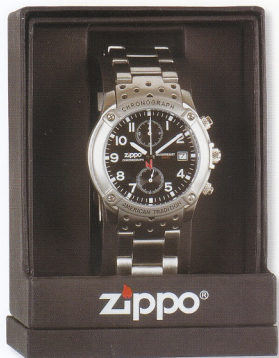

Zippo Watch Collection

Chronograph
1.680.011 · 235,00 €