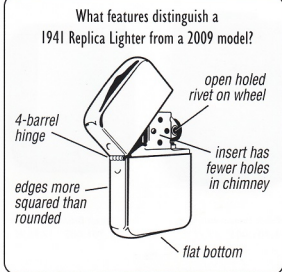

Replica 1941 brass brushed
1.026.009 #1941B · 41,95 €