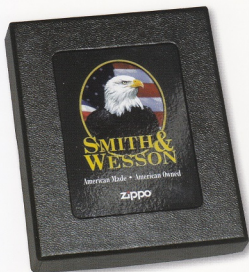

Urban Cowboy

Smith & Wesson Filagree
1.260.005 #260 25 · 49,50 €