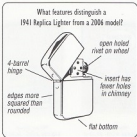

Replica 1941

Replica 1941 brass brushed
026.009 #1941B - 39,50,- €