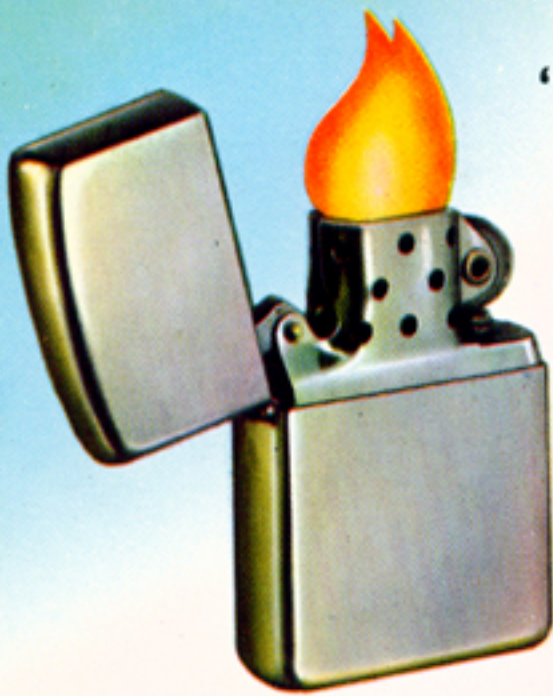

“There are **ZIPPO** models for all

Satin Finish
Brush Chrome

Zippo lighters are fine gifts -- to give or to receive -- on any occasion. Zippo is the original windproof lighter . . . American-made . . . unconditionally guaranteed regardless of age or condition. Here are a few of the popular Zippo lighter models.

Sports Model
Golfer Design

High Polish
Chrome

Distinctive Design
High Polish Chrome

Loss-Proof
Elastic Lanyard

Military
Insignia

Fraternal
Insignia

... dependable, beautiful ... The World's Best-Loved Lighter!"