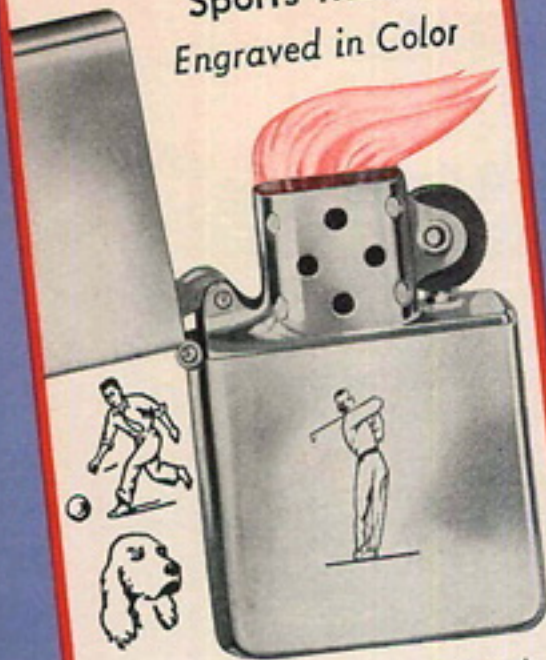

Sports Model
Engraved in Color

Sporting motifs lifetime engraved on case in color.

STYLE NOS.

S-A Golfer	S-I Elephant
S-B Hunting Dog	S-J Sailboat
S-C Sailfish	S-K Crossed Bowling Pins and Ball
S-D Skeets Shooter	S-L Hockey Player
S-E Fisherman	S-M Basketball Player
S-F Skier	S-N Baseball Player
S-G Bowler	S-O Tennis Racket
S-Q Woman Bowler	S-P Bucking Broncho
S-H Horse's Head	

2. **No. 175A**   Retail $4.00
   List $4.80

ZIPPO

WINDPROOF LIGHTER

Town and Country

In Hand Painted Brilliant Colors