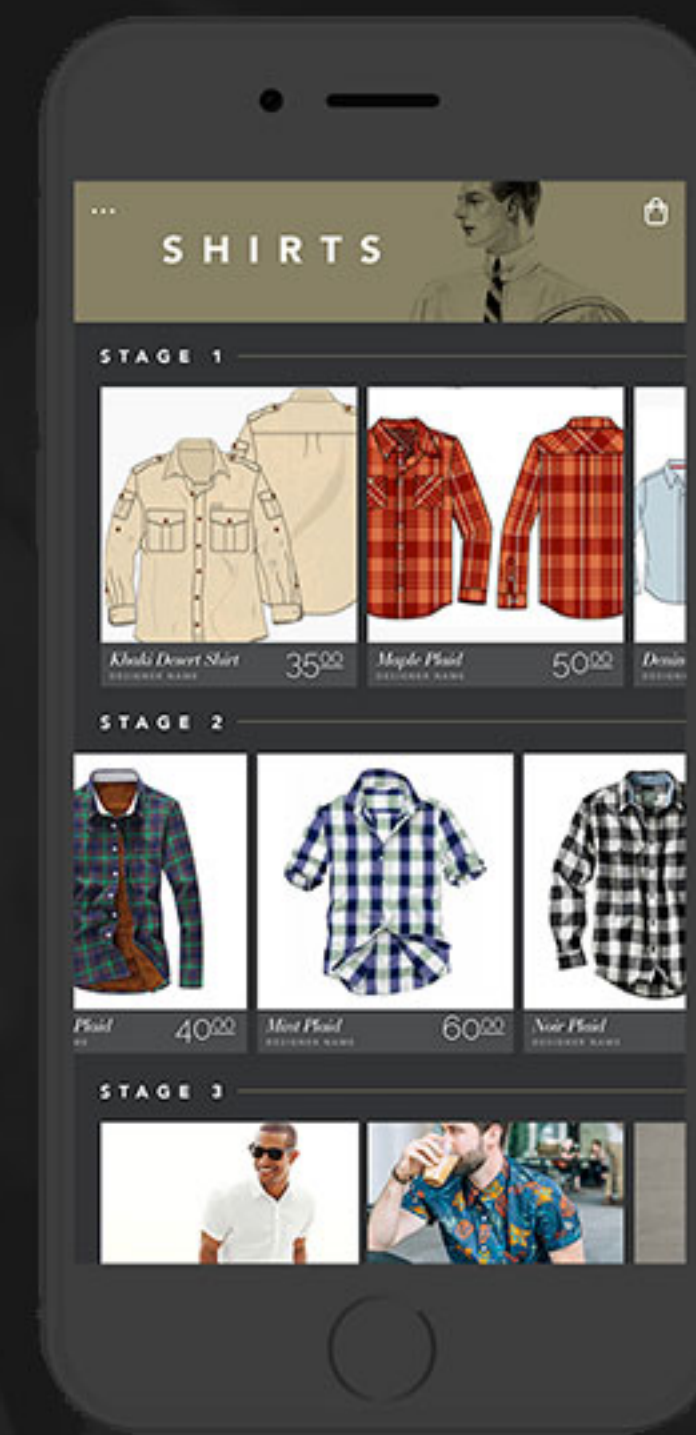

Emergency Valve

2018 UI / UX PORTFOLIO

EMERGENCYVALVE.COM

UNTITLED FOOTBALL GAME

SPEEDUP TRADER Good Morning Robert Doe [Upgrade Your Account](#)

Select Account: DEMO81004 | Date From: 21.08.2018 | Date To: 25.08.2018 | [Go](#) | [Download Report](#)