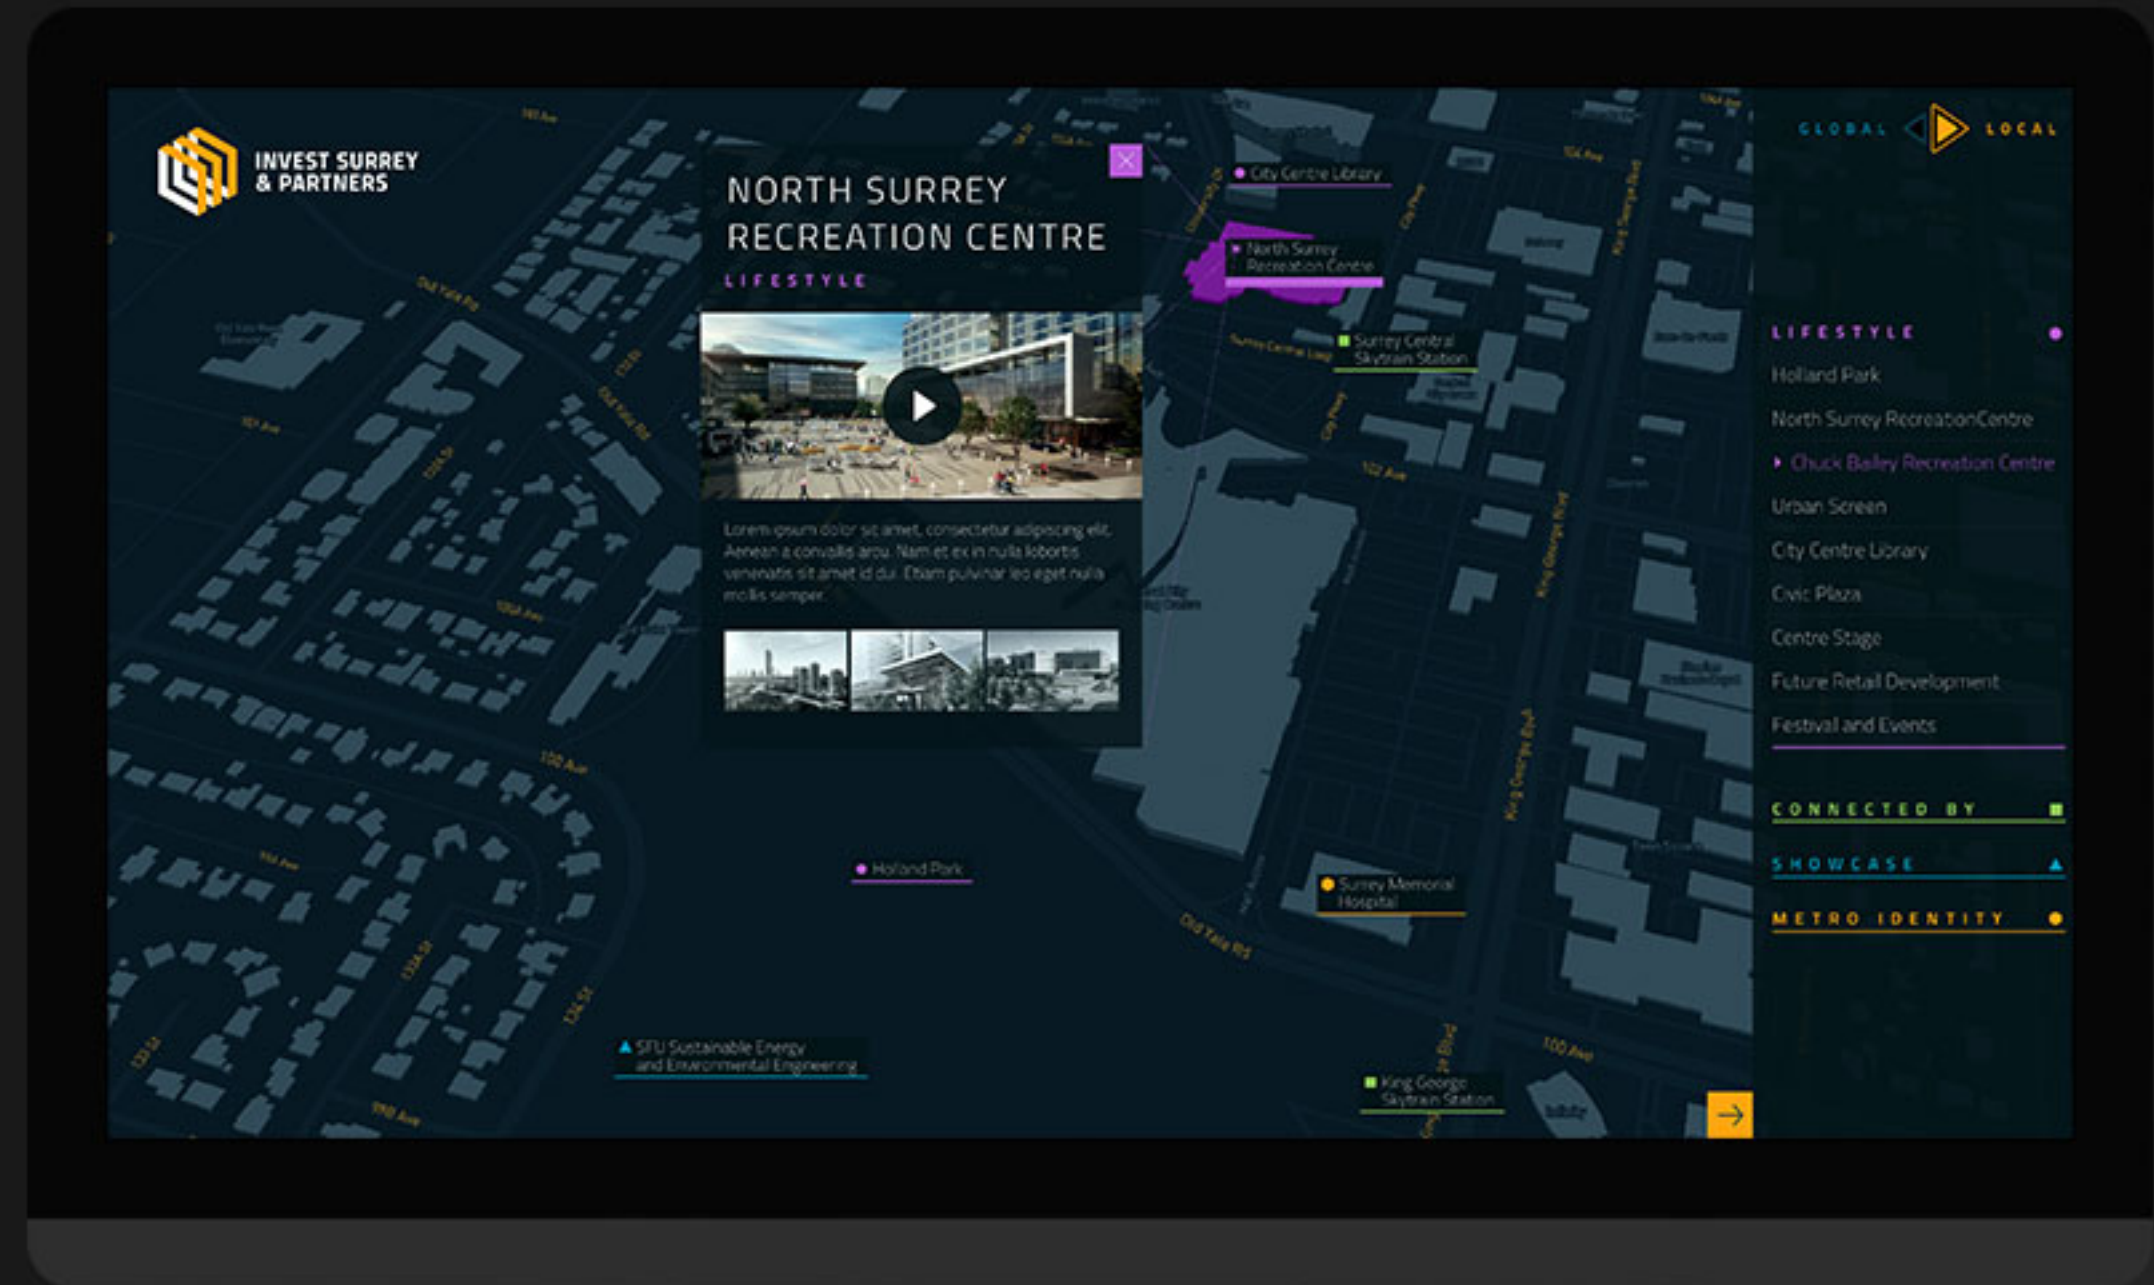

Emergency Valve

2018 UI / UX PORTFOLIO

EMERGENCYVALVE.COM

UNTITLED FOOTBALL GAME

SPEEDUP TRADER Good Morning Robert Doe [Upgrade Your Account](#)

Select Account: DEMO81004 | Date From: 21.08.2018 | Date To: 25.08.2018 | [Go](#) | [Download Report](#)