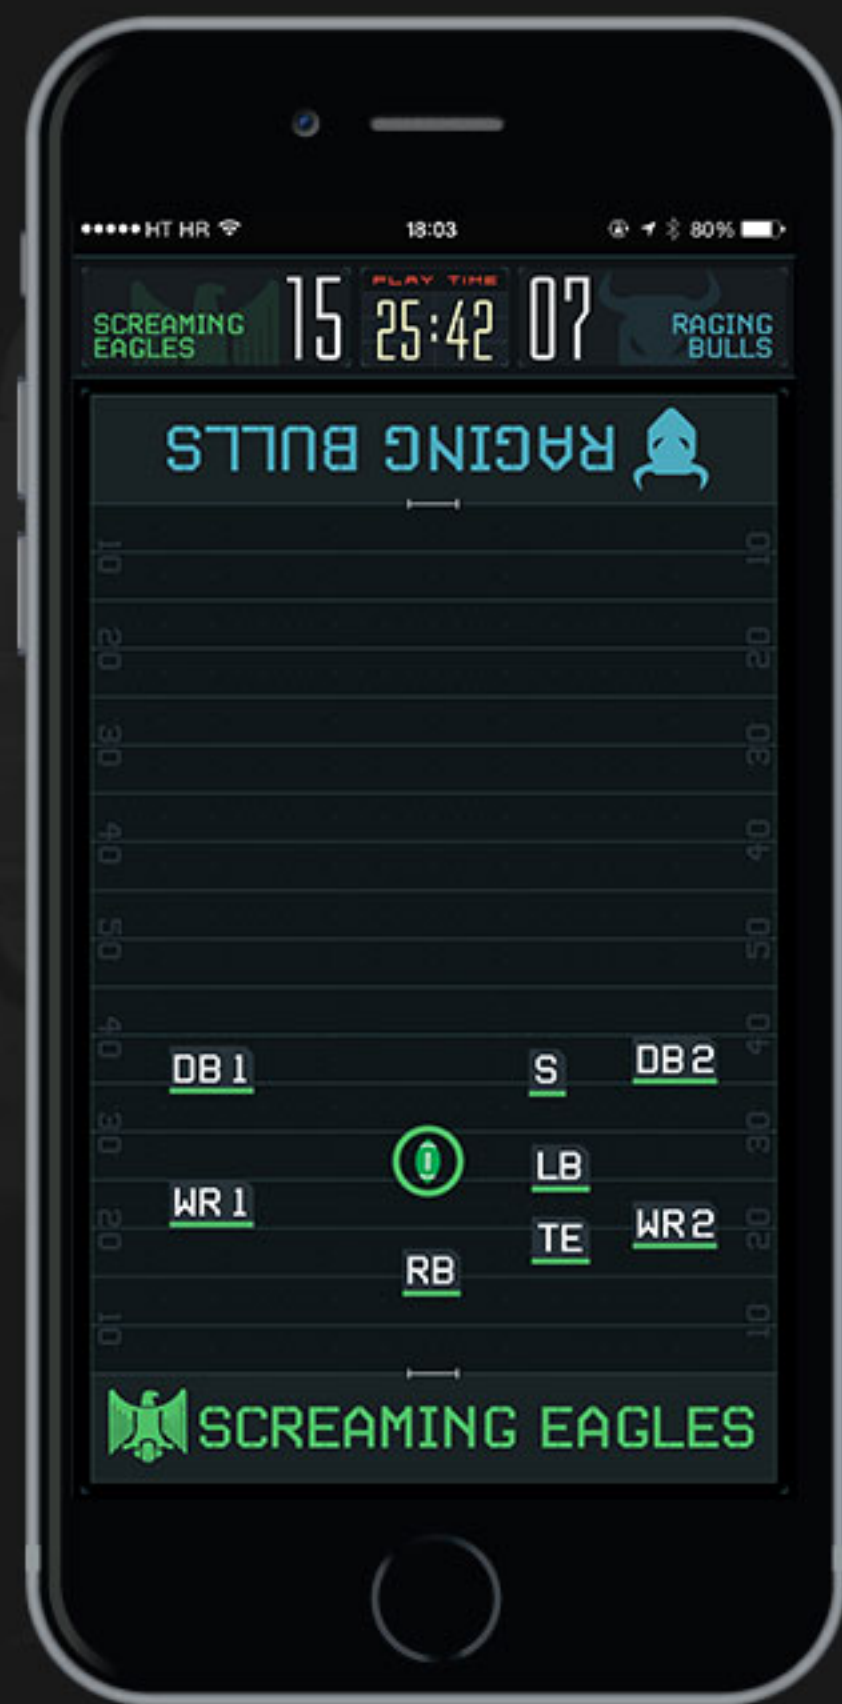

Emergency Valve

2018 UI / UX PORTFOLIO

EMERGENCYVALVE.COM

UNTITLED FOOTBALL GAME

SPEEDUP TRADER Good Morning Robert Doe [Upgrade Your Account](#)

Select Account: DEMO81004 | Date From: 21.08.2018 | Date To: 25.08.2018 | [Go](#) | [Download Report](#)