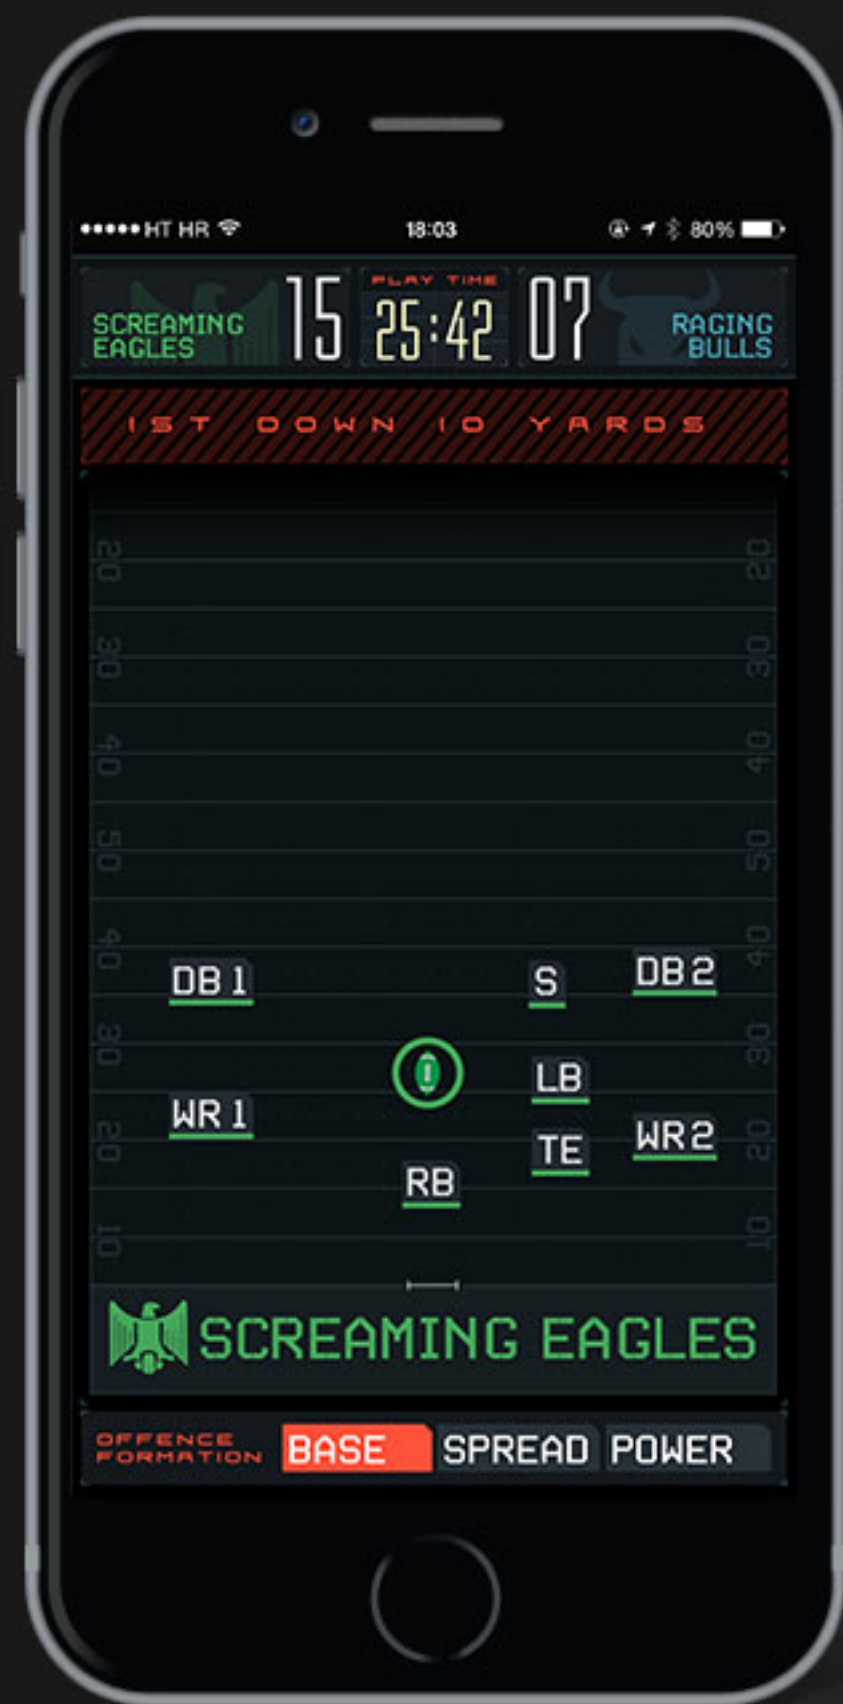

Emergency Valve

2018 UI / UX PORTFOLIO

EMERGENCYVALVE.COM

UNTITLED FOOTBALL GAME

SPEEDUP TRADER Good Morning Robert Doe [Upgrade Your Account](#)

Select Account: DEMO81004 | Date From: 21.08.2018 | Date To: 25.08.2018 | [Go](#) | [Download Report](#)