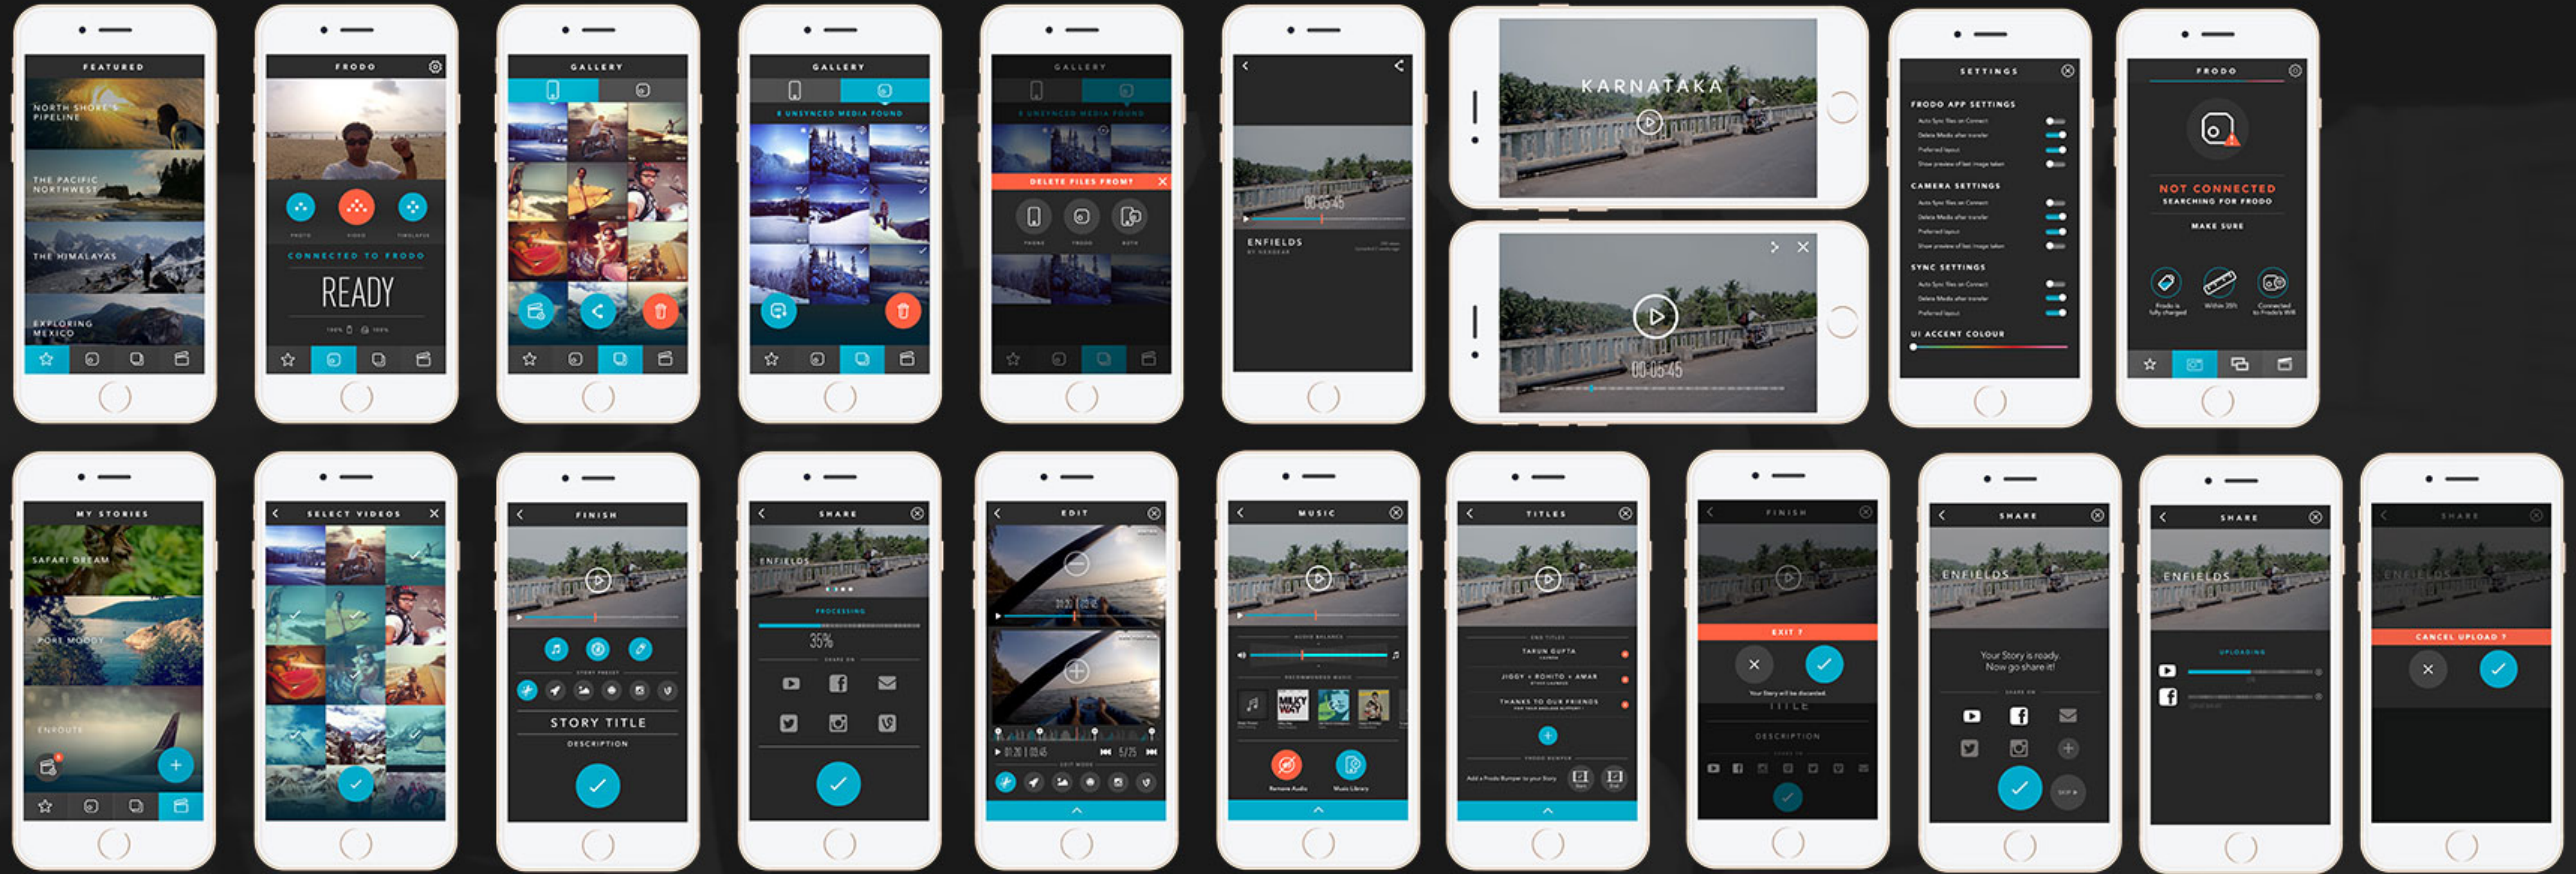

Emergency Valve

2018 UI / UX PORTFOLIO

EMERGENCYVALVE.COM

UNTITLED FOOTBALL GAME

SPEEDUP TRADER Good Morning Robert Doe [Upgrade Your Account](#)

Select Account: DEMO81004 | Date From: 21.08.2018 | Date To: 25.08.2018 | [Go](#) | [Download Report](#)