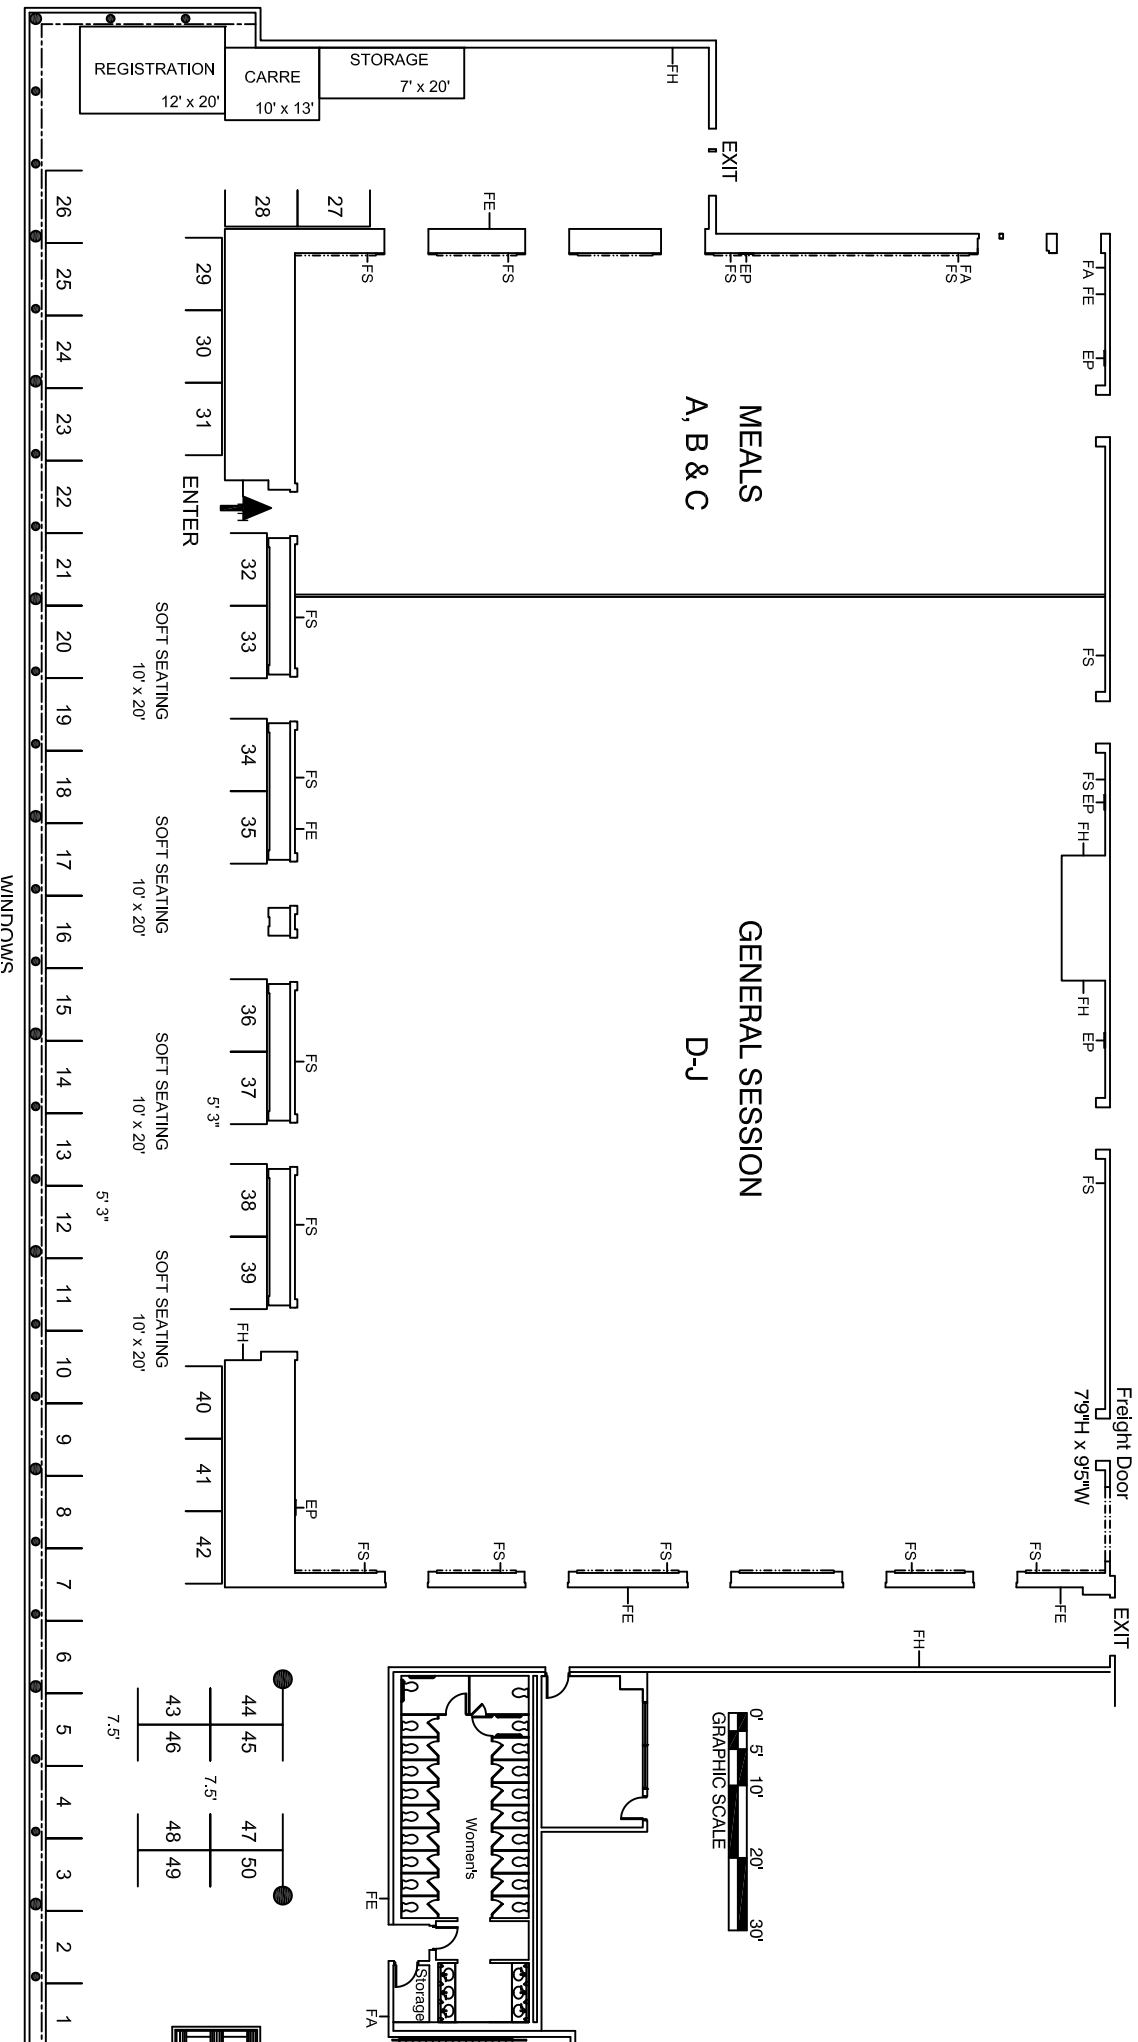

RESTAURANT DIRECTIONS

JW MARRIOTT LA LIVE, PLATINUM BALLROOM
 JULY 2019
 BOOTHS ARE 5' X 10'

REVISIED 9-21-18 REV 6

SERVICE CORRIDOR

PREPARED BY:
GULF COAST EXPO
 Experts in Convention & Trade Show Services
 574 NORTHFIELD ROAD
 FORT WORTH, TEXAS 76116
 317-638-9828

CREATED 8-9-18 9-20-18 9-21-18

7.5'