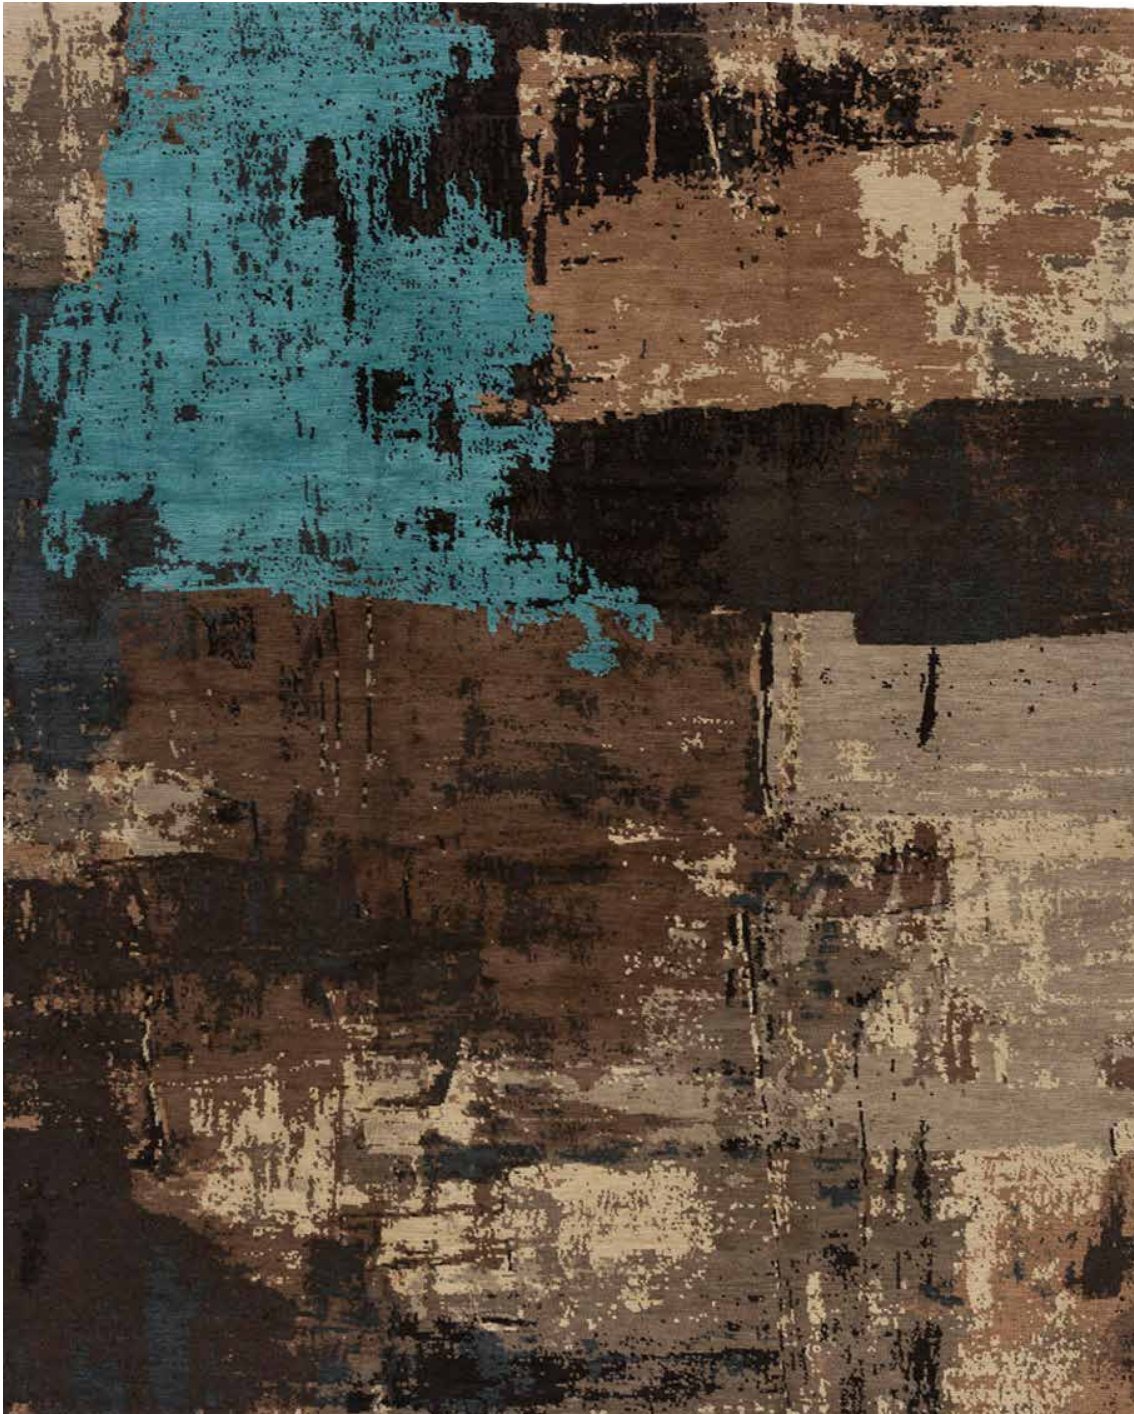

FRANZ

SHKAW  
100% WOOL

MADE FOR THE TRADE

MOCHA ADK.OMSA01

TUFENKIAN

ARTISAN CARPETS

Due to the nature of our handmade products and printed materials, the finished standard size and color of each rug may vary slightly. *Rug pictured is an 8 x 10 design.* ©Tufenkian Import/Export Ventures, Inc