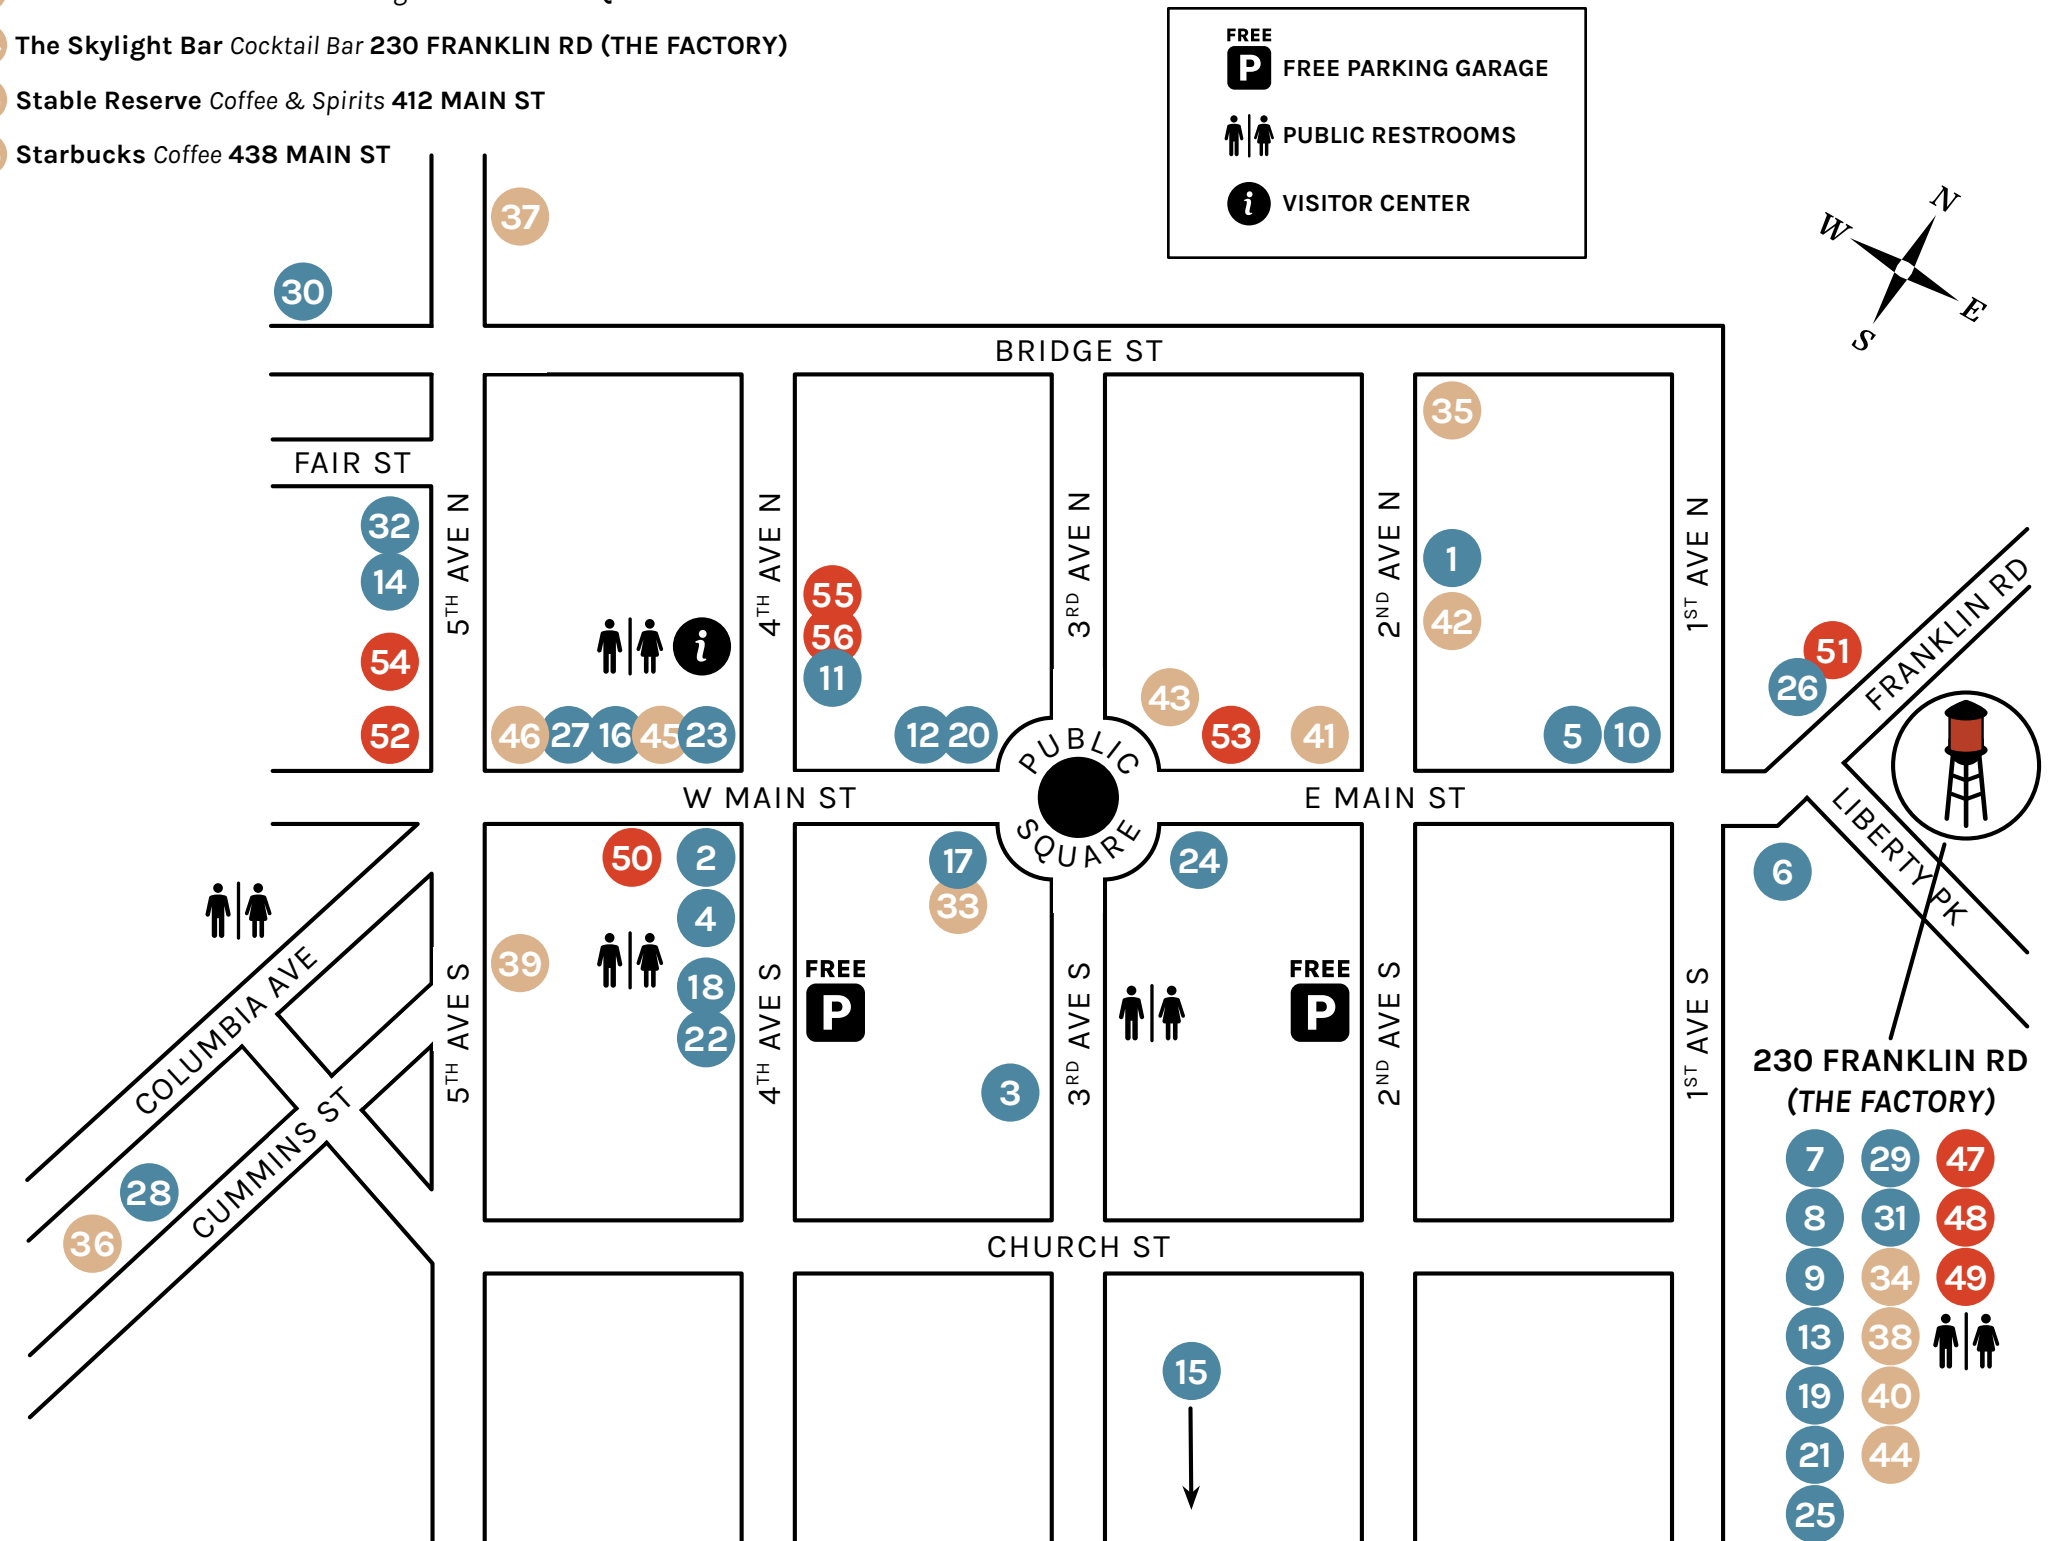

COFFEE & DRINKS

1. 33 Amendment XVIII Cocktail Club Speakeasy 317 MAIN ST (BEHIND MELLOW MUSHROOM)
2. 34 Bubble Love Tea Boba Tea 230 FRANKLIN RD (THE FACTORY)
3. 35 The Coffee House at Second & Bridge Coffee & Cafe 114 2nd AVE
4. 36 The Fainting Goat Coffee Co. Coffee & Bakery 1143 COLUMBIA AVE BLDG A
5. 37 Franklin Juice Cafe Smoothies & Juice 232 5th AVE N
6. 38 Franklin Juice Co. Juice & Bowls 230 FRANKLIN RD (THE FACTORY)
7. 39 Frothy Monkey Coffee & Cafe 125 5th AVE S
8. 40 Honest Coffee Roasters Coffee 230 FRANKLIN RD (THE FACTORY)
9. 41 JJ's Wine Bar Wine & Tapas 206 E MAIN ST
10. 42 McGavock's Coffee Bar & Provisions Coffee & Cafe 130 2nd AVE N (THE HARPETH HOTEL)
11. 43 ONYX + ALABASTER Coffee Lounge 234 PUBLIC SQUARE
12. 44 The Skylight Bar Cocktail Bar 230 FRANKLIN RD (THE FACTORY)
13. 45 Stable Reserve Coffee & Spirits 412 MAIN ST
14. 46 Starbucks Coffee 438 MAIN ST

SWEETS & TREATS

1. 47 Five Daughters Bakery Donuts 230 FRANKLIN RD (THE FACTORY)
2. 48 Fork of the South Ice Cream & Light Bites 230 FRANKLIN RD (THE FACTORY)
3. 49 Jeni's Splendid Ice Creams Ice Cream 230 FRANKLIN RD (THE FACTORY)
4. 50 Kilwins Desserts 405 MAIN ST
5. 51 Perenn Bakery Pastries & Brunch 94 E MAIN ST
6. 52 Sweet CeCe's Frozen Yogurt 500 MAIN ST
7. 53 Sweethaven Ice Cream 214 E MAIN ST
8. 54 T-OP Cold Grill Ice Cream & Bubble Tea 111 5th AVE N
9. 55 Triple Crown Bakery Bakery 118 4th AVE N
10. 56 Whitney's Cookies Cookies 110 4th AVE N