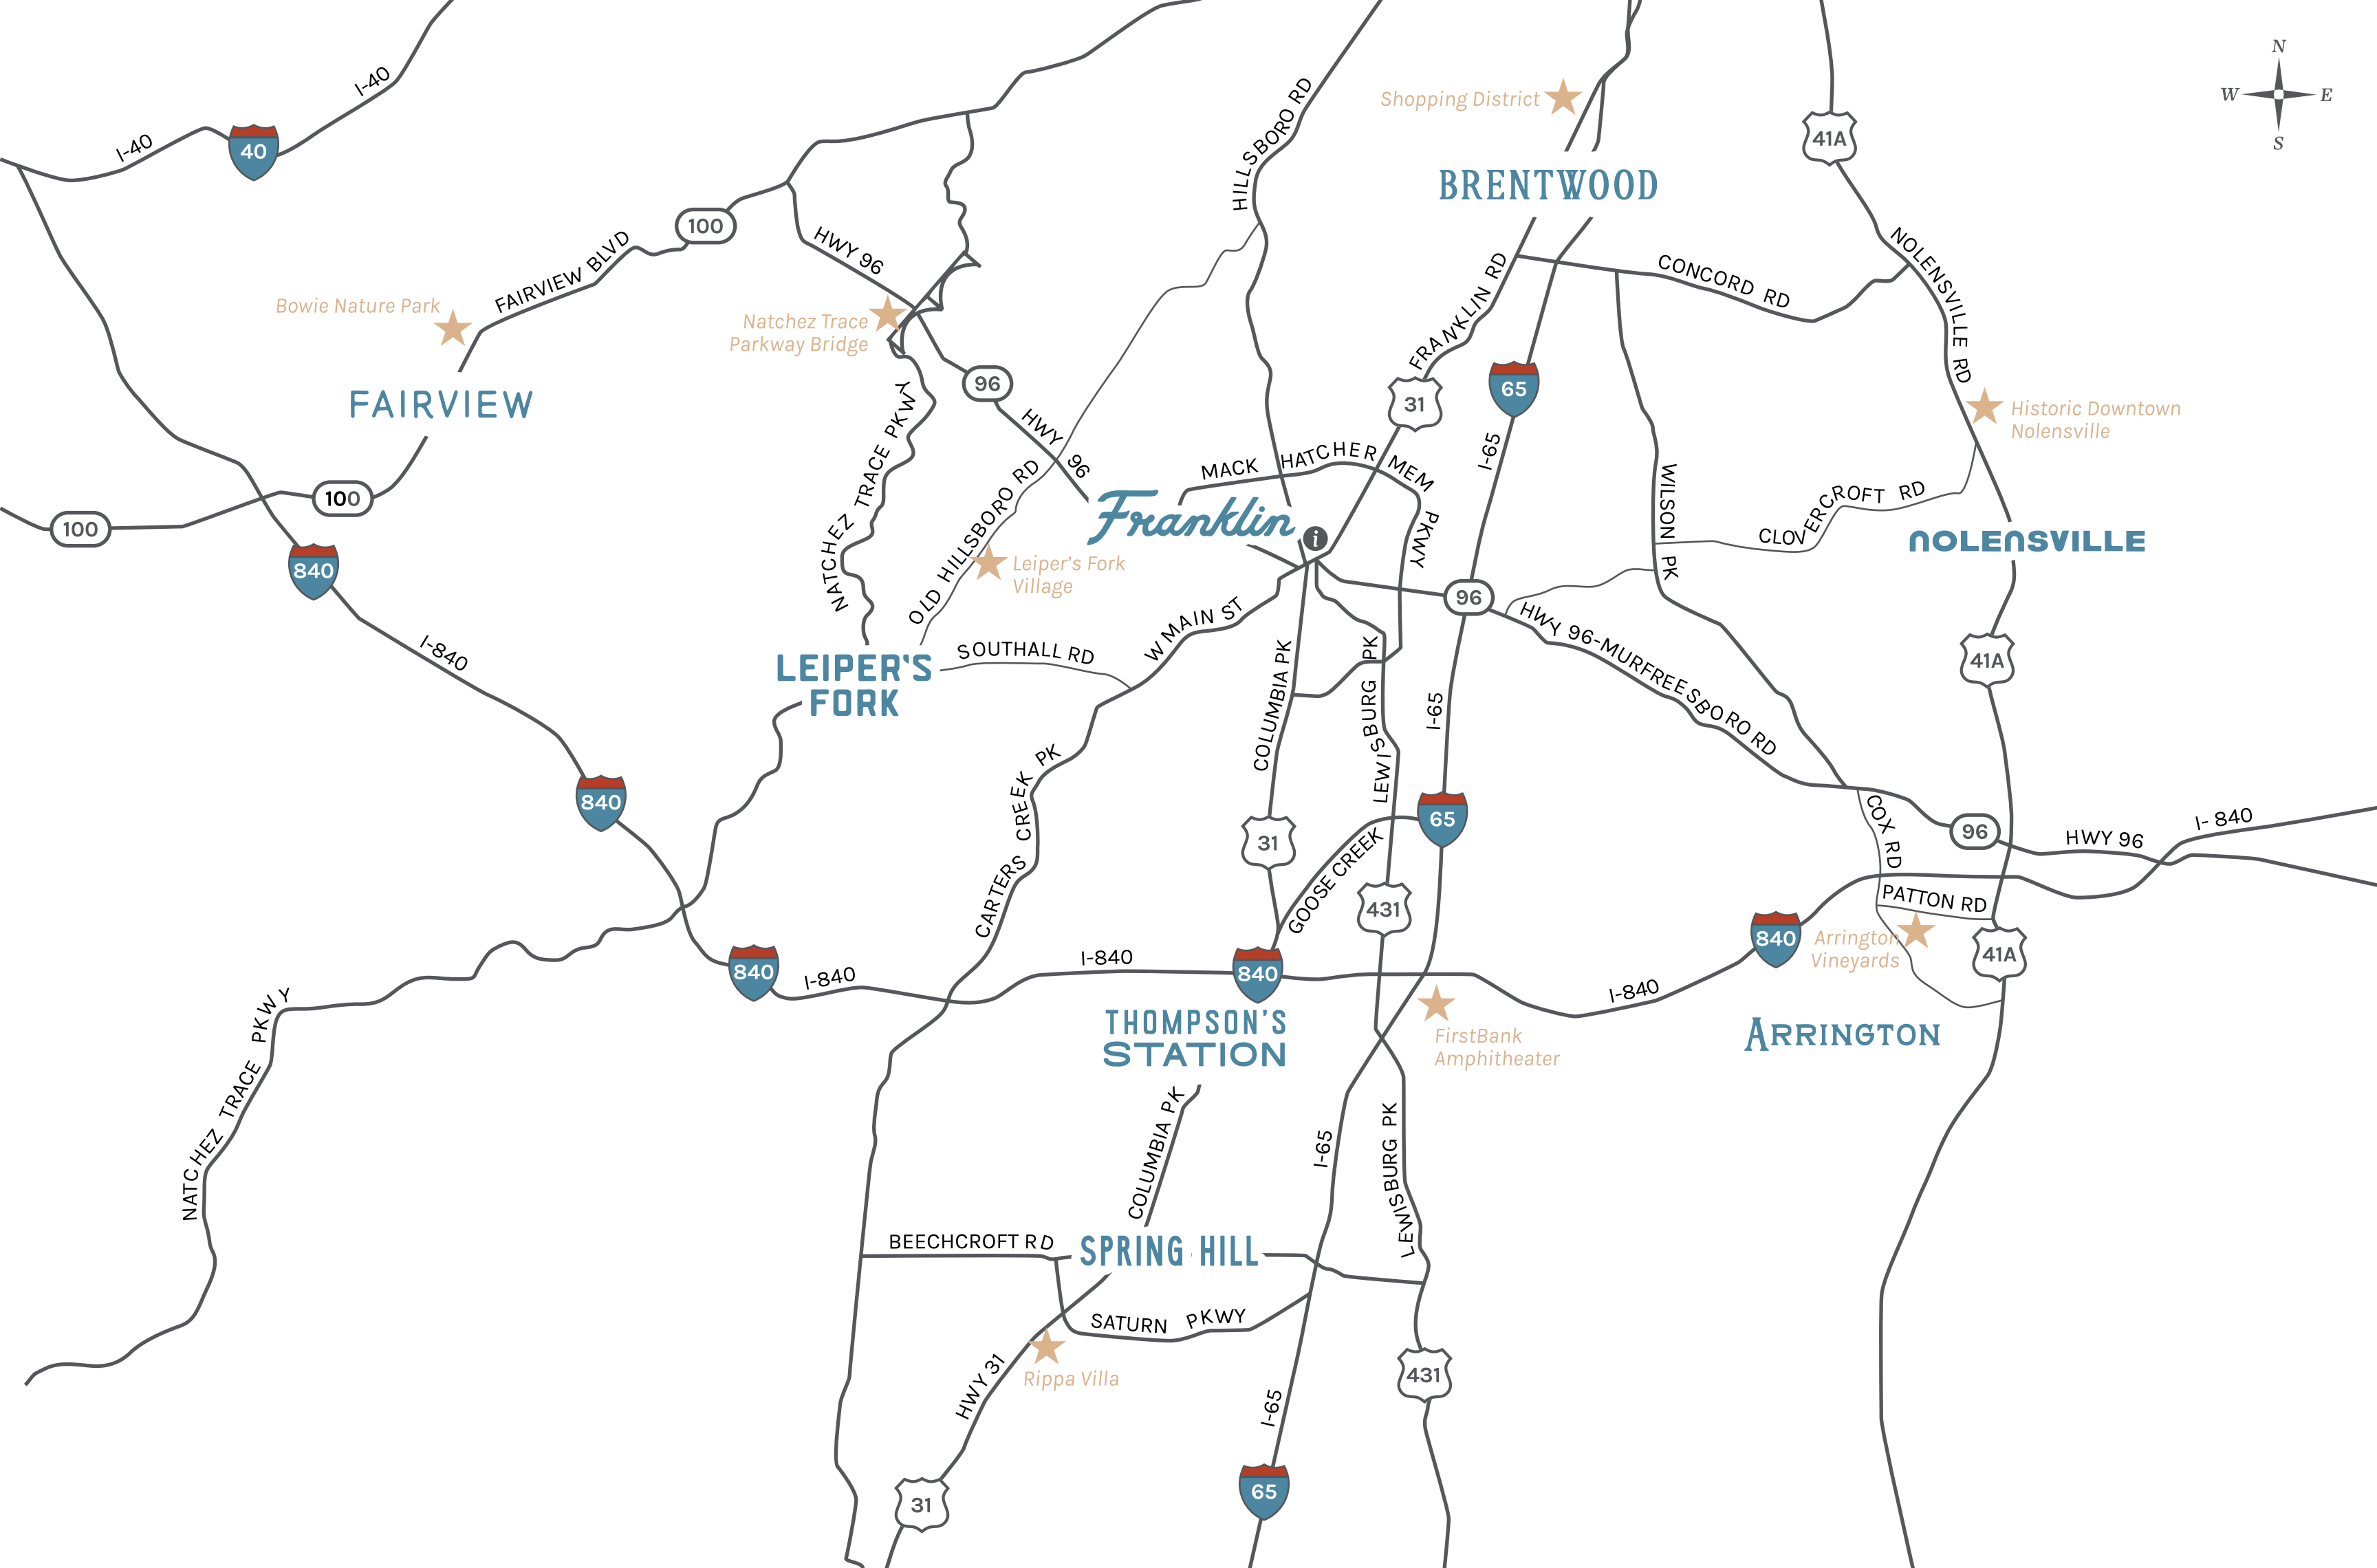

14 McLemore House

← to Leiper's Fork

22

←

19

←

3 Carter House

12 Lotz House

20

at The Factory

- 27
- 28
- 31
- 35
- 40
- 42
- 44
- 46
- 47
- 51
- 59
- 68
- 71
- 72
- 75
- 80
- 81
- 87
- 94
- 104
- 106
- 117
- 123
- 125
- 128
- 129
- 135

**DINING**

For information on dining options in downtown Franklin, pick up a dining guide at the Visitor Center.

1 Carnton

5 McGavock Cemetery

Eastern Flank Battlefield Park

122 Zula & Mac

FAIRVIEW

BRENTWOOD

Franklin

LEIPER'S FORK

THOMPSON'S STATION

SPRING HILL

NOLENSVILLE

ARRINGTON

Bowie Nature Park

Natchez Trace Parkway Bridge

Leiper's Fork Village

Shopping District