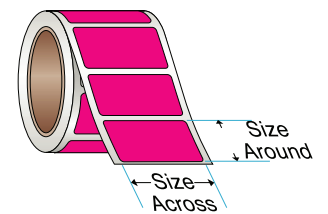

Roll Label Round Cornered Rectangle 4" x 2.5" - Across the Roll 4" x Around the Roll 2.5"

- - - - - Cut Margin; Represents area in which all copy should be placed.
- Cut Line/Die Line; Represents the edge of the product.
- - - - - Bleed Line; Represents how far the image or color should go beyond the cut/die line.