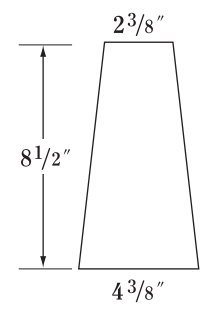

Shape 4015  
Table Tent - 8.5" Tall

- - - - - Cut Margin; Represents area in which all copy should be placed.
- Cut Line/Die Line; Represents the edge of the product.