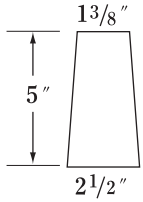

Shape 4010
Table Tent - 5" Tall

- - - - - Cut Margin; Represents area in which all copy should be placed.
- Cut Line/Die Line; Represents the edge of the product.