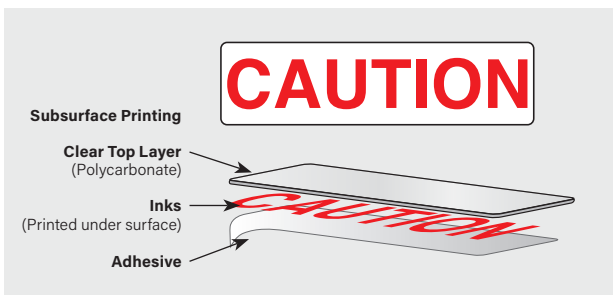

Polycarbonate Decals

These decals are subsurface printed to protect the copy and graphics from scratches and abrasions due to everyday use.