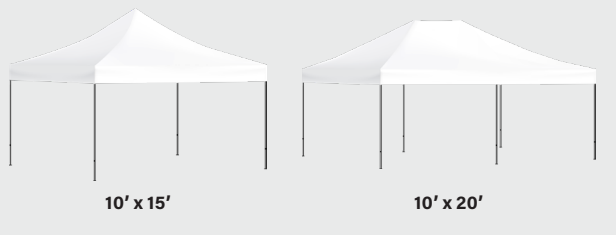

Premium Tent Specs

5 Adjustable Heights

Total Height	Head Clearance
126.75"	70.75"
129.875"	73.875"
133"	77"
136.125"	80.125"
139.25"	83.25"

Contact us for specs on **standard tent** dimensions and height adjustments.

Easy-to-assemble **Canopy Tents** feature professional grade 600 denier polyester tops. Premium anodized aluminum frame with 1.75" hexagon legs shown.

A **10' x 10' Canopy Tent** is shown above. Larger tent sizes are available: