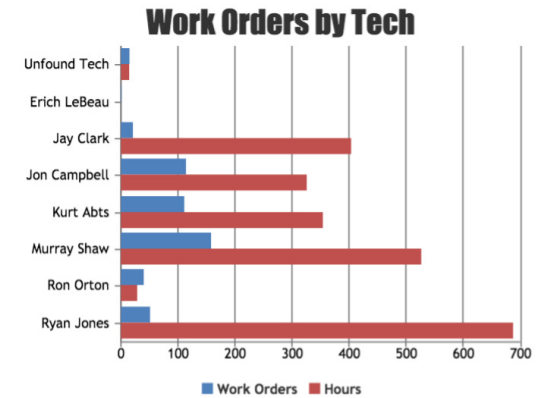

more features

All solutions powered by Motiondeck include **automatic alerting & configurable dashboards** as standard features!