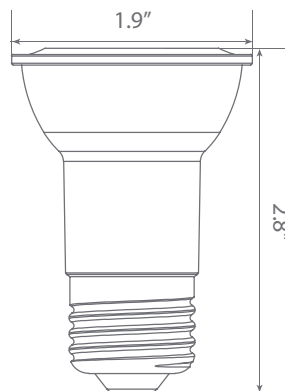

Product Dimensions